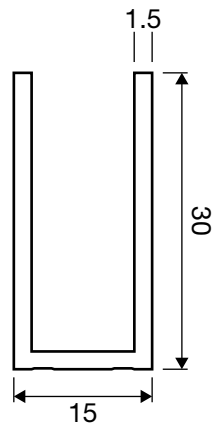

# CH-20A

PRODUCT TYPE/

**20mm Bright Anodized  
Glazing Channel**

TECHNICAL DETAILS/

- Bright anodized glazing channel
- 15mm x 20mm x 1.5mm channel
- 2.0 meter length

AVAILABLE FINISHES/

- Bright Anodized , Satin Black Powder coated

# CH-30A

PRODUCT TYPE/

**30mm Bright Anodized  
Glazing Channel**

TECHNICAL DETAILS/

- Bright anodized glazing channel
- 15mm x 30mm x 1.5mm channel
- 2.0 meter length

AVAILABLE FINISHES/

- Bright Anodized