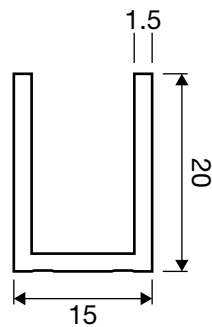

# CH-20A

PRODUCT TYPE/

**20mm Bright Anodized  
Glazing Channel**

TECHNICAL DETAILS/

- Bright anodized glazing channel
- 15mm x 20mm x 1.5mm channel
- 2.0 meter length

AVAILABLE FINISHES/

- Bright Anodized , Satin Black Powder coated

# CH-30A

PRODUCT TYPE/

**30mm Bright Anodized  
Glazing Channel**

TECHNICAL DETAILS/

- Bright anodized glazing channel
- 15mm x 30mm x 1.5mm channel
- 2.0 meter length

AVAILABLE FINISHES/

- Bright Anodized