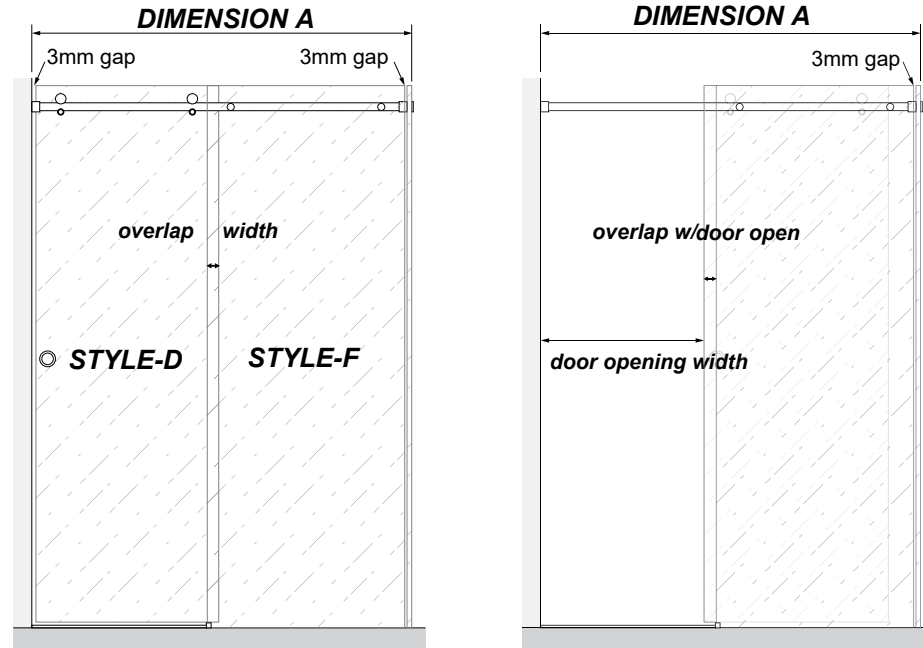

# SQUARE (B) STYLE SHOWER SERIES

STYLE-D-600 / STYLE-F-650 configurations

DIMENSION A	STYLE-D width	STYLE-F width	Overlap width	Door opening width	Overlap with door open
1210mm	600mm	650mm	56mm	547mm	0mm
1215mm	600mm	650mm	51mm	552mm	0mm
1220mm	600mm	650mm	46mm	557mm	0mm
1225mm	600mm	650mm	41mm	562mm	0mm
1230mm	600mm	650mm	36mm	567mm	0mm
1235mm	600mm	650mm	31mm	572mm	0mm
1240mm	600mm	650mm	26mm	577mm	0mm
1245mm	600mm	650mm	21mm	582mm	0mm

# SQUARE (B) STYLE SHOWER SERIES

STYLE-D-1000 / STYLE-F-950 configurations

<b>DIMENSION A</b>	<b>STYLE-D width</b>	<b>STYLE-F width</b>	<b>Overlap width</b>	<b>Door opening width</b>	<b>Overlap with door open</b>
1850mm	1000mm	950mm	116mm	837mm	50mm
1855mm	1000mm	950mm	111mm	842mm	50mm
1860mm	1000mm	950mm	106mm	847mm	50mm
1865mm	1000mm	950mm	101mm	852mm	50mm
1870mm	1000mm	950mm	96mm	857mm	50mm
1875mm	1000mm	950mm	91mm	862mm	50mm
1880mm	1000mm	950mm	86mm	867mm	50mm
1885mm	1000mm	950mm	81mm	872mm	50mm
1890mm	1000mm	950mm	76mm	877mm	50mm
1895mm	1000mm	950mm	71mm	882mm	50mm
1900mm	1000mm	950mm	66mm	887mm	50mm
1905mm	1000mm	950mm	61mm	892mm	50mm
1910mm	1000mm	950mm	56mm	897mm	50mm
1915mm	1000mm	950mm	51mm	902mm	50mm
1920mm	1000mm	950mm	46mm	907mm	50mm
1925mm	1000mm	950mm	41mm	912mm	50mm
1930mm	1000mm	950mm	36mm	917mm	50mm
1935mm	1000mm	950mm	31mm	922mm	50mm
1940mm	1000mm	950mm	26mm	927mm	50mm
1945mm	1000mm	950mm	21mm	932mm	50mm