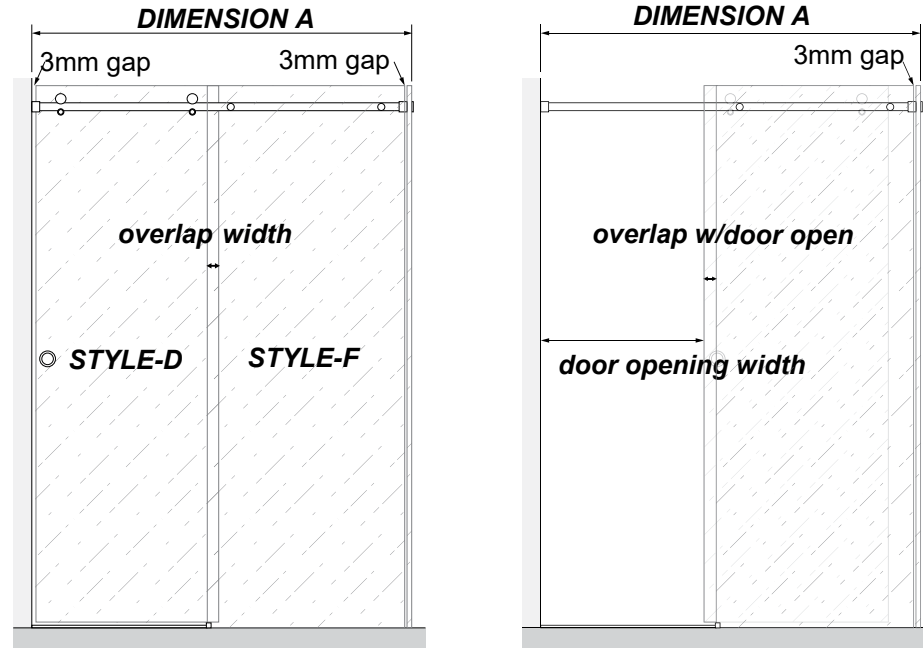

# SQUARE (B) STYLE SHOWER SERIES

STYLE-D-600 / STYLE-F-650 configurations

DIMENSION A	STYLE-D width	STYLE-F width	Overlap width	Door opening width	Overlap with door open
1210mm	600mm	650mm	56mm	547mm	0mm
1215mm	600mm	650mm	51mm	552mm	0mm
1220mm	600mm	650mm	46mm	557mm	0mm
1225mm	600mm	650mm	41mm	562mm	0mm
1230mm	600mm	650mm	36mm	567mm	0mm
1235mm	600mm	650mm	31mm	572mm	0mm
1240mm	600mm	650mm	26mm	577mm	0mm
1245mm	600mm	650mm	21mm	582mm	0mm

# SQUARE (B) STYLE SHOWER SERIES

STYLE-D-700 / STYLE-F-650 configurations

DIMENSION A	STYLE-D width	STYLE-F width	Overlap width	Door opening width	Overlap with door open
1250mm	700mm	650mm	116mm	537mm	50mm
1255mm	700mm	650mm	111mm	542mm	50mm
1260mm	700mm	650mm	106mm	547mm	50mm
1265mm	700mm	650mm	101mm	552mm	50mm
1270mm	700mm	650mm	96mm	557mm	50mm
1275mm	700mm	650mm	91mm	562mm	50mm
1280mm	700mm	650mm	86mm	567mm	50mm
1285mm	700mm	650mm	81mm	572mm	50mm
1290mm	700mm	650mm	76mm	577mm	50mm
1295mm	700mm	650mm	71mm	582mm	50mm
1300mm	700mm	650mm	66mm	587mm	50mm
1305mm	700mm	650mm	61mm	592mm	50mm
1310mm	700mm	650mm	56mm	597mm	50mm
1315mm	700mm	650mm	51mm	602mm	50mm
1320mm	700mm	650mm	46mm	607mm	50mm
1325mm	700mm	650mm	41mm	612mm	50mm
1330mm	700mm	650mm	36mm	617mm	50mm
1335mm	700mm	650mm	31mm	622mm	50mm
1340mm	700mm	650mm	26mm	627mm	50mm
1345mm	700mm	650mm	21mm	632mm	50mm