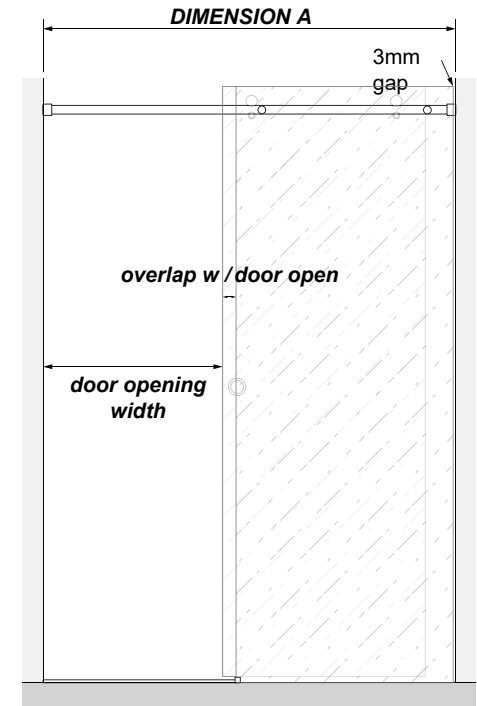

INLINE STYLE SHOWER SERIES

STYLE-D-600 / STYLE-F-650 configurations

DIMENSION A	STYLE-D width	STYLE-F width	Overlap width	Door opening width	Overlap with door open
1200mm	600mm	650mm	56mm	547mm	0mm
1205mm	600mm	650mm	51mm	552mm	0mm
1210mm	600mm	650mm	46mm	557mm	0mm
1215mm	600mm	650mm	41mm	562mm	0mm
1220mm	600mm	650mm	36mm	567mm	0mm
1225mm	600mm	650mm	31mm	572mm	0mm
1230mm	600mm	650mm	26mm	577mm	0mm
1235mm	600mm	650mm	21mm	582mm	0mm

INLINE STYLE SHOWER SERIES

STYLE-D-700 / STYLE-F-650 configurations

DIMENSION A	STYLE-D width	STYLE-F width	Overlap width	Door opening width	Overlap with door open
1240mm	700mm	650mm	116mm	537mm	50mm
1245mm	700mm	650mm	111mm	542mm	50mm
1250mm	700mm	650mm	106mm	547mm	50mm
1255mm	700mm	650mm	101mm	552mm	50mm
1260mm	700mm	650mm	96mm	557mm	50mm
1265mm	700mm	650mm	91mm	562mm	50mm
1270mm	700mm	650mm	86mm	567mm	50mm
1275mm	700mm	650mm	81mm	572mm	50mm
1280mm	700mm	650mm	76mm	577mm	50mm
1285mm	700mm	650mm	71mm	582mm	50mm
1290mm	700mm	650mm	66mm	587mm	50mm
1295mm	700mm	650mm	61mm	592mm	50mm
1300mm	700mm	650mm	56mm	597mm	50mm
1305mm	700mm	650mm	51mm	602mm	50mm
1310mm	700mm	650mm	46mm	607mm	50mm
1315mm	700mm	650mm	41mm	612mm	50mm
1320mm	700mm	650mm	36mm	617mm	50mm
1325mm	700mm	650mm	31mm	622mm	50mm
1330mm	700mm	650mm	26mm	627mm	50mm
1335mm	700mm	650mm	21mm	632mm	50mm