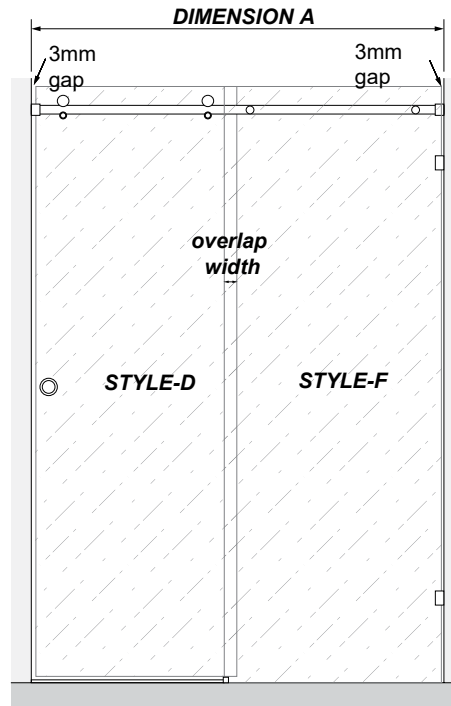

INLINE STYLE SHOWER SERIES

STYLE-D-600 / STYLE-F-650 configurations

DIMENSION A	STYLE-D width	STYLE-F width	Overlap width	Door opening width	Overlap with door open
1200mm	600mm	650mm	56mm	547mm	0mm
1205mm	600mm	650mm	51mm	552mm	0mm
1210mm	600mm	650mm	46mm	557mm	0mm
1215mm	600mm	650mm	41mm	562mm	0mm
1220mm	600mm	650mm	36mm	567mm	0mm
1225mm	600mm	650mm	31mm	572mm	0mm
1230mm	600mm	650mm	26mm	577mm	0mm
1235mm	600mm	650mm	21mm	582mm	0mm

INLINE STYLE SHOWER SERIES

STYLE-D-700 / STYLE-F-650 configurations

DIMENSION A	STYLE-D width	STYLE-F width	Overlap width	Door opening width	Overlap with door open
1240mm	700mm	650mm	116mm	537mm	50mm
1245mm	700mm	650mm	111mm	542mm	50mm
1250mm	700mm	650mm	106mm	547mm	50mm
1255mm	700mm	650mm	101mm	552mm	50mm
1260mm	700mm	650mm	96mm	557mm	50mm
1265mm	700mm	650mm	91mm	562mm	50mm
1270mm	700mm	650mm	86mm	567mm	50mm
1275mm	700mm	650mm	81mm	572mm	50mm
1280mm	700mm	650mm	76mm	577mm	50mm
1285mm	700mm	650mm	71mm	582mm	50mm
1290mm	700mm	650mm	66mm	587mm	50mm
1295mm	700mm	650mm	61mm	592mm	50mm
1300mm	700mm	650mm	56mm	597mm	50mm
1305mm	700mm	650mm	51mm	602mm	50mm
1310mm	700mm	650mm	46mm	607mm	50mm
1315mm	700mm	650mm	41mm	612mm	50mm
1320mm	700mm	650mm	36mm	617mm	50mm
1325mm	700mm	650mm	31mm	622mm	50mm
1330mm	700mm	650mm	26mm	627mm	50mm
1335mm	700mm	650mm	21mm	632mm	50mm