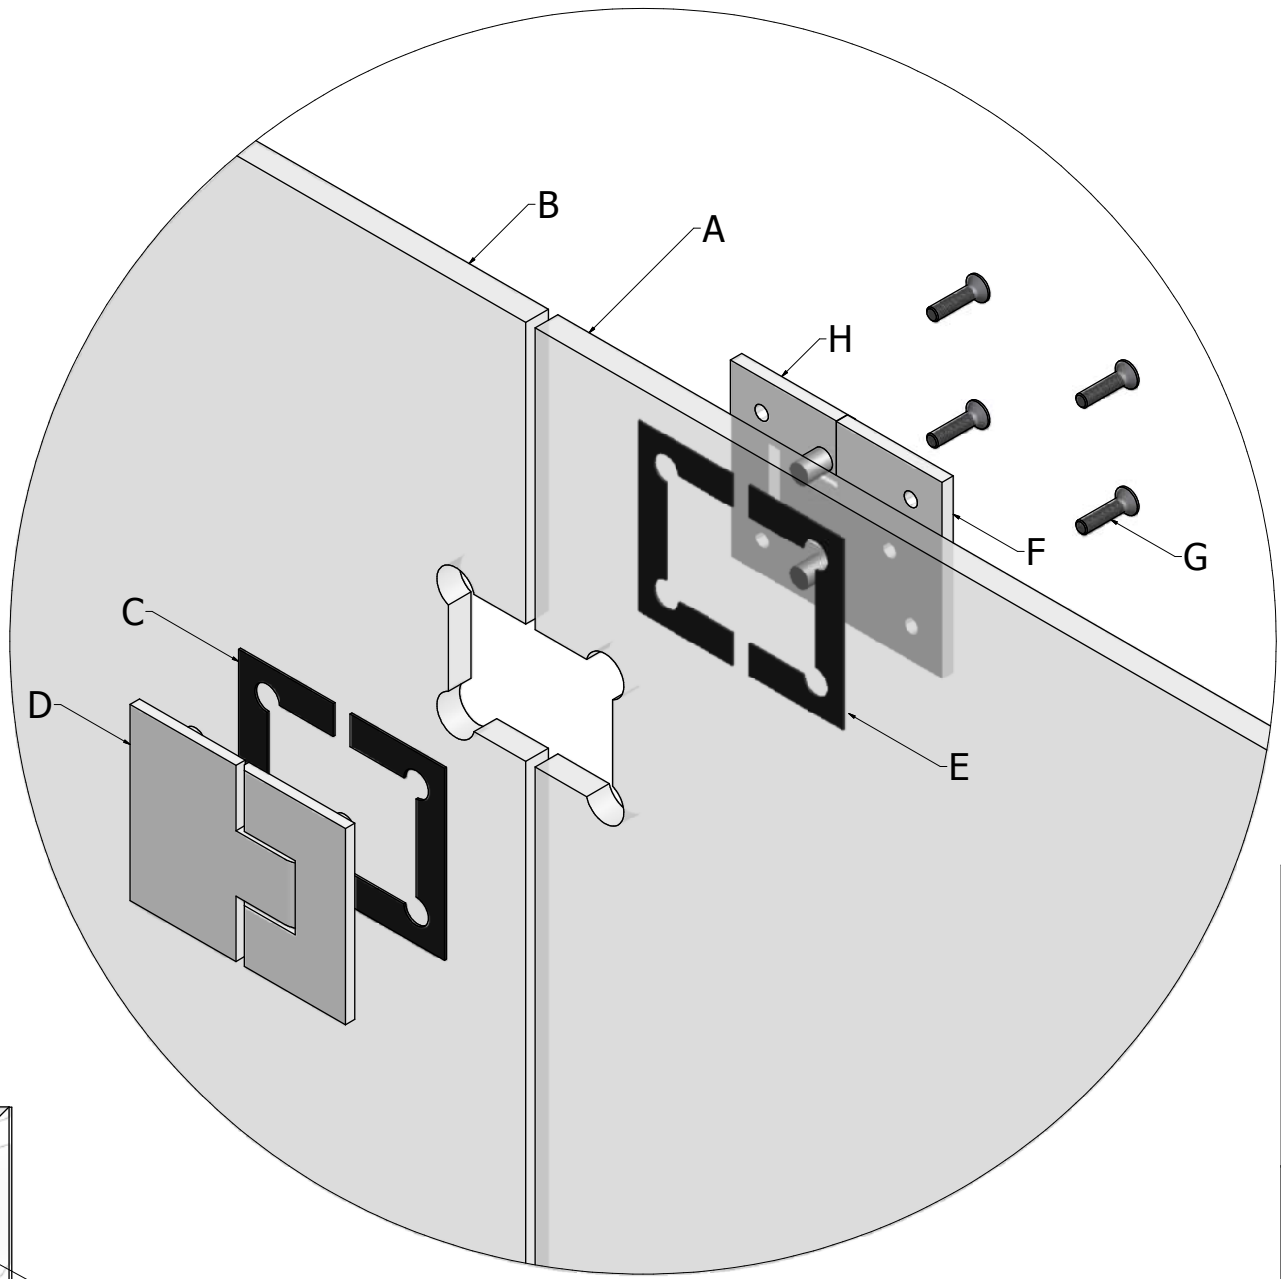

FL-GG GLASS TO GLASS MAGNALATCH D.I.Y. ASSEMBLY GUIDE

ITEM LIST

- A - 12mm GLASS GATE PANEL
- B - 12mm HINGE GLASS PANEL
- C - LATCH BACKING KEEPER PLATE
- D - RUBBER SPACER
- E - HOLE SPACER
- F - RUBBER SPACER
- G - LATCH FIXING PLATE
- H - MALE LATCH HOUSING LOCKABLE
- I - M5 STAINLESS STEEL FLAT WASHER
- J - M5 STAINLESS STEEL SPRING WASHER
- K - M5 x 30 STAINLESS STEEL BUTTON HEAD SOCKET SCREW
- L - HOLE PLUG (MALE HOUSING)
- M - HOLE PLUG (FEMALE HOUSING)
- N - M5 x 10 STAINLESS STEEL BUTTON HEAD SOCKET SCREW
- O - M5 STAINLESS STEEL SPRING WASHER
- P - M5 STAINLESS STEEL FLAT WASHER
- Q - FEMALE LATCH HOUSING
- R - FRICTION LATCH PLATE
- S - M5 STAINLESS STEEL GRUB SCREW
- T - FRICTION LATCH PRESSURE PLATE

MH-GG
GLASS TO GLASS
MAGNA HINGE
D.I.Y. ASSEMBLY GUIDE

ISO VIEW

FRONT VIEW

ADJUSTING SCREW

ITEM LIST

- A - 12mm GLASS GATE PANEL
- B - 12mm HINGE GLASS PANEL
- C - RUBBER SPACER
- D - HINGE ASSEMBLY
- E - RUBBER SPACER (GATE)
- F - HINGE BACKING PLATE
- G - M6 x 25 STAINLESS STEEL COUNTERSUNK CAP SCREW
- H - HINGE BACKING PLATE (WITH SHOCK ABSORBERS)