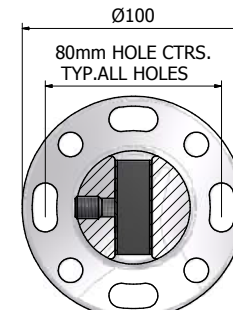

FRAMELESS MP SERIES GLASS
POOL FENCING WITH MAGNA GATE
INSTALLATION GUIDE

PRODUCT CODE: MP/MH

PGMH1200 SERIES (TOUGHENED)
12mm STANDARD CLEAR GLASS PANEL

MHD1 12mm GLASS GATE

PGS1200 SERIES (TOUGHENED)
12mm CLEAR GLASS HINGE PANEL

2205 STAINLESS STEEL
SPIGOT + COVER PLATE

FRONT ELEVATION VIEW

FLANGED
SPIGOT DETAIL

MPR-150 / MPR-150-CP
FLANGED FIXING DETAILS
REFER TO NOTES

CORE DRILL
SPIGOT DETAIL

MPR-250 / MPR-250-DR
CORE DRILLED DETAILS
REFER TO NOTES

ADJUST GLASS ANGLE
BY SETTING GRUB SCREWS
IN & OUT - UP TO 10°
EACH WAY

SQUARE

ROUND

PRODUCT CODE:
MP/MH

PRODUCT TYPE:
MAGNA HINGE GATE PACKAGE
TO SUIT MP AND INGROUND SERIES

AVAILABLE FINISHES:
- SATIN
- POLISHED

AUSTRALIAN STANDARDS:
REGULATION No. AS1926.1 - POOL SAFETY STANDARDS
REGULATION No. AS2088 - A GRADE TOUGHENED GLASS

GLASS INCLUDED:
- MAGNA HINGE DOOR PANEL (MHD1) 1200x900mm
- POOL GLASS MAGNA HINGE PANEL (PGMH)
WIDTHS AVAILABLE FROM 800mm TO 1900mm
(IN 50mm INCREMENTS)
- POOL GLASS STANDARD PANEL 1200mm (PGS1200)
WIDTHS AVAILABLE FROM 200mm TO 2000mm
(IN 50mm INCREMENTS)