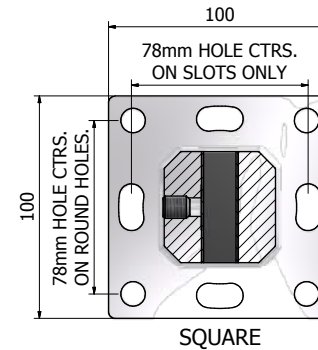

2205 STAINLESS STEEL
SPIGOT + COVER PLATE

FRONT ELEVATION VIEW

FLANGED
SPIGOT DETAIL

MPR-150 / MPR-150-CP
FLANGED FIXING DETAILS
REFER TO NOTES

CORE DRILL
SPIGOT DETAIL

MPR-250 / MPR-250-DR
CORE DRILLED DETAILS
REFER TO NOTES

ADJUST GLASS ANGLE
BY SETTING GRUB SCREWS
IN & OUT - UP TO 10°
EACH WAY

SQUARE

ROUND

PRODUCT CODE:
MP/MH

PRODUCT TYPE:
MAGNA HINGE GATE PACKAGE
TO SUIT MP AND INGROUND SERIES

AVAILABLE FINISHES:
- SATIN
- POLISHED

AUSTRALIAN STANDARDS:
REGULATION No. AS1926.1 - POOL SAFETY STANDARDS
REGULATION No. AS2088 - A GRADE TOUGHENED GLASS

GLASS INCLUDED:
- MAGNA HINGE DOOR PANEL (MHD1) 1200x900mm
- POOL GLASS MAGNA HINGE PANEL (PGMH)
WIDTHS AVAILABLE FROM 800mm TO 1900mm
(IN 50mm INCREMENTS)
- POOL GLASS STANDARD PANEL 1200mm (PGS1200)
WIDTHS AVAILABLE FROM 200mm TO 2000mm
(IN 50mm INCREMENTS)