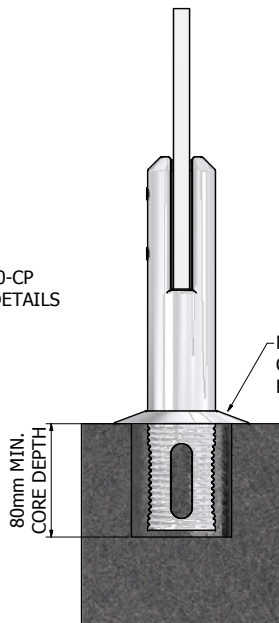

FRAMELESS MP SERIES GLASS
POOL FENCING WITH MAGNA GATE
INSTALLATION GUIDE

PRODUCT CODE: MP/MH

PGMH1200 SERIES (TOUGHENED)
12mm STANDARD CLEAR GLASS PANEL

MHD1 12mm GLASS GATE

PGS1200 SERIES (TOUGHENED)
12mm CLEAR GLASS HINGE PANEL

2205 STAINLESS STEEL
SPIGOT + COVER PLATE

FRONT ELEVATION VIEW

FLANGED
SPIGOT DETAIL

MPR-150 / MPR-150-CP
FLANGED FIXING DETAILS
REFER TO NOTES

CORE DRILL
SPIGOT DETAIL

MPR-250 / MPR-250-DR
CORE DRILLED DETAILS
REFER TO NOTES