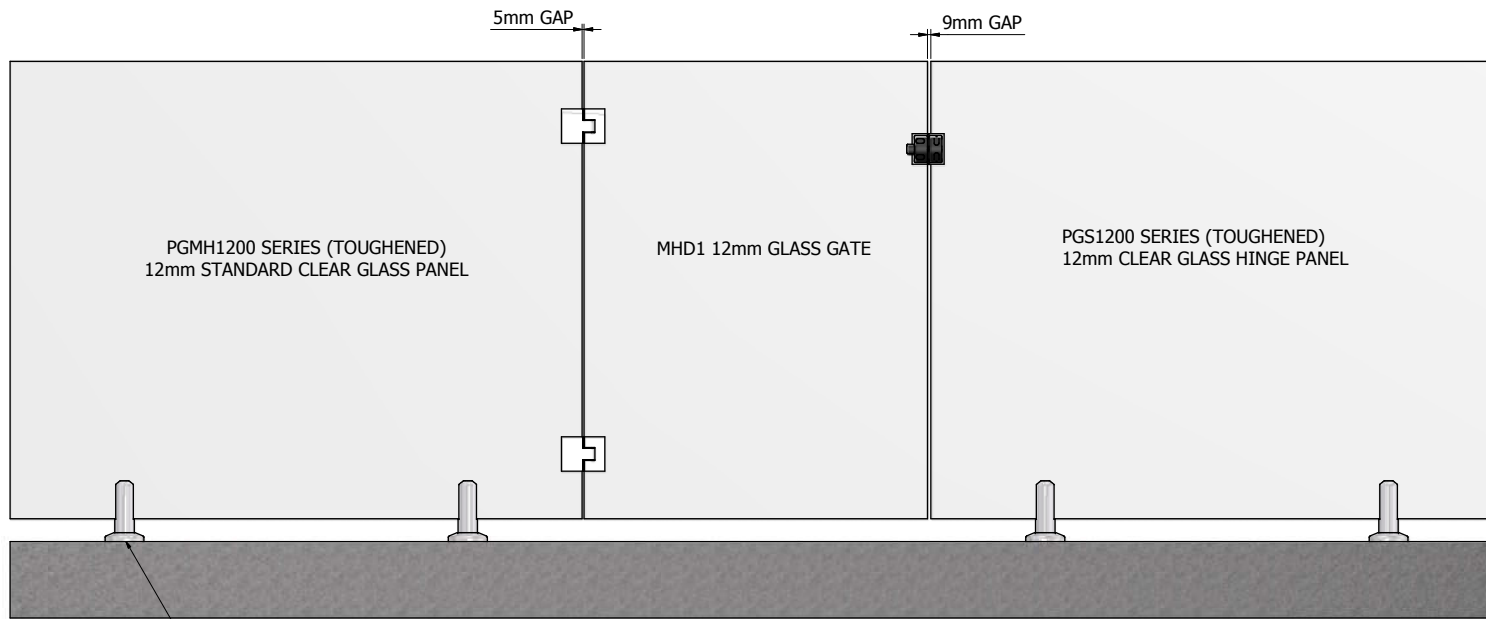

FRAMELESS MP SERIES GLASS
POOL FENCING WITH MAGNA GATE
INSTALLATION GUIDE

PRODUCT CODE: MP/MH

PGMH1200 SERIES (TOUGHENED)
12mm STANDARD CLEAR GLASS PANEL

MHD1 12mm GLASS GATE

PGS1200 SERIES (TOUGHENED)
12mm CLEAR GLASS HINGE PANEL