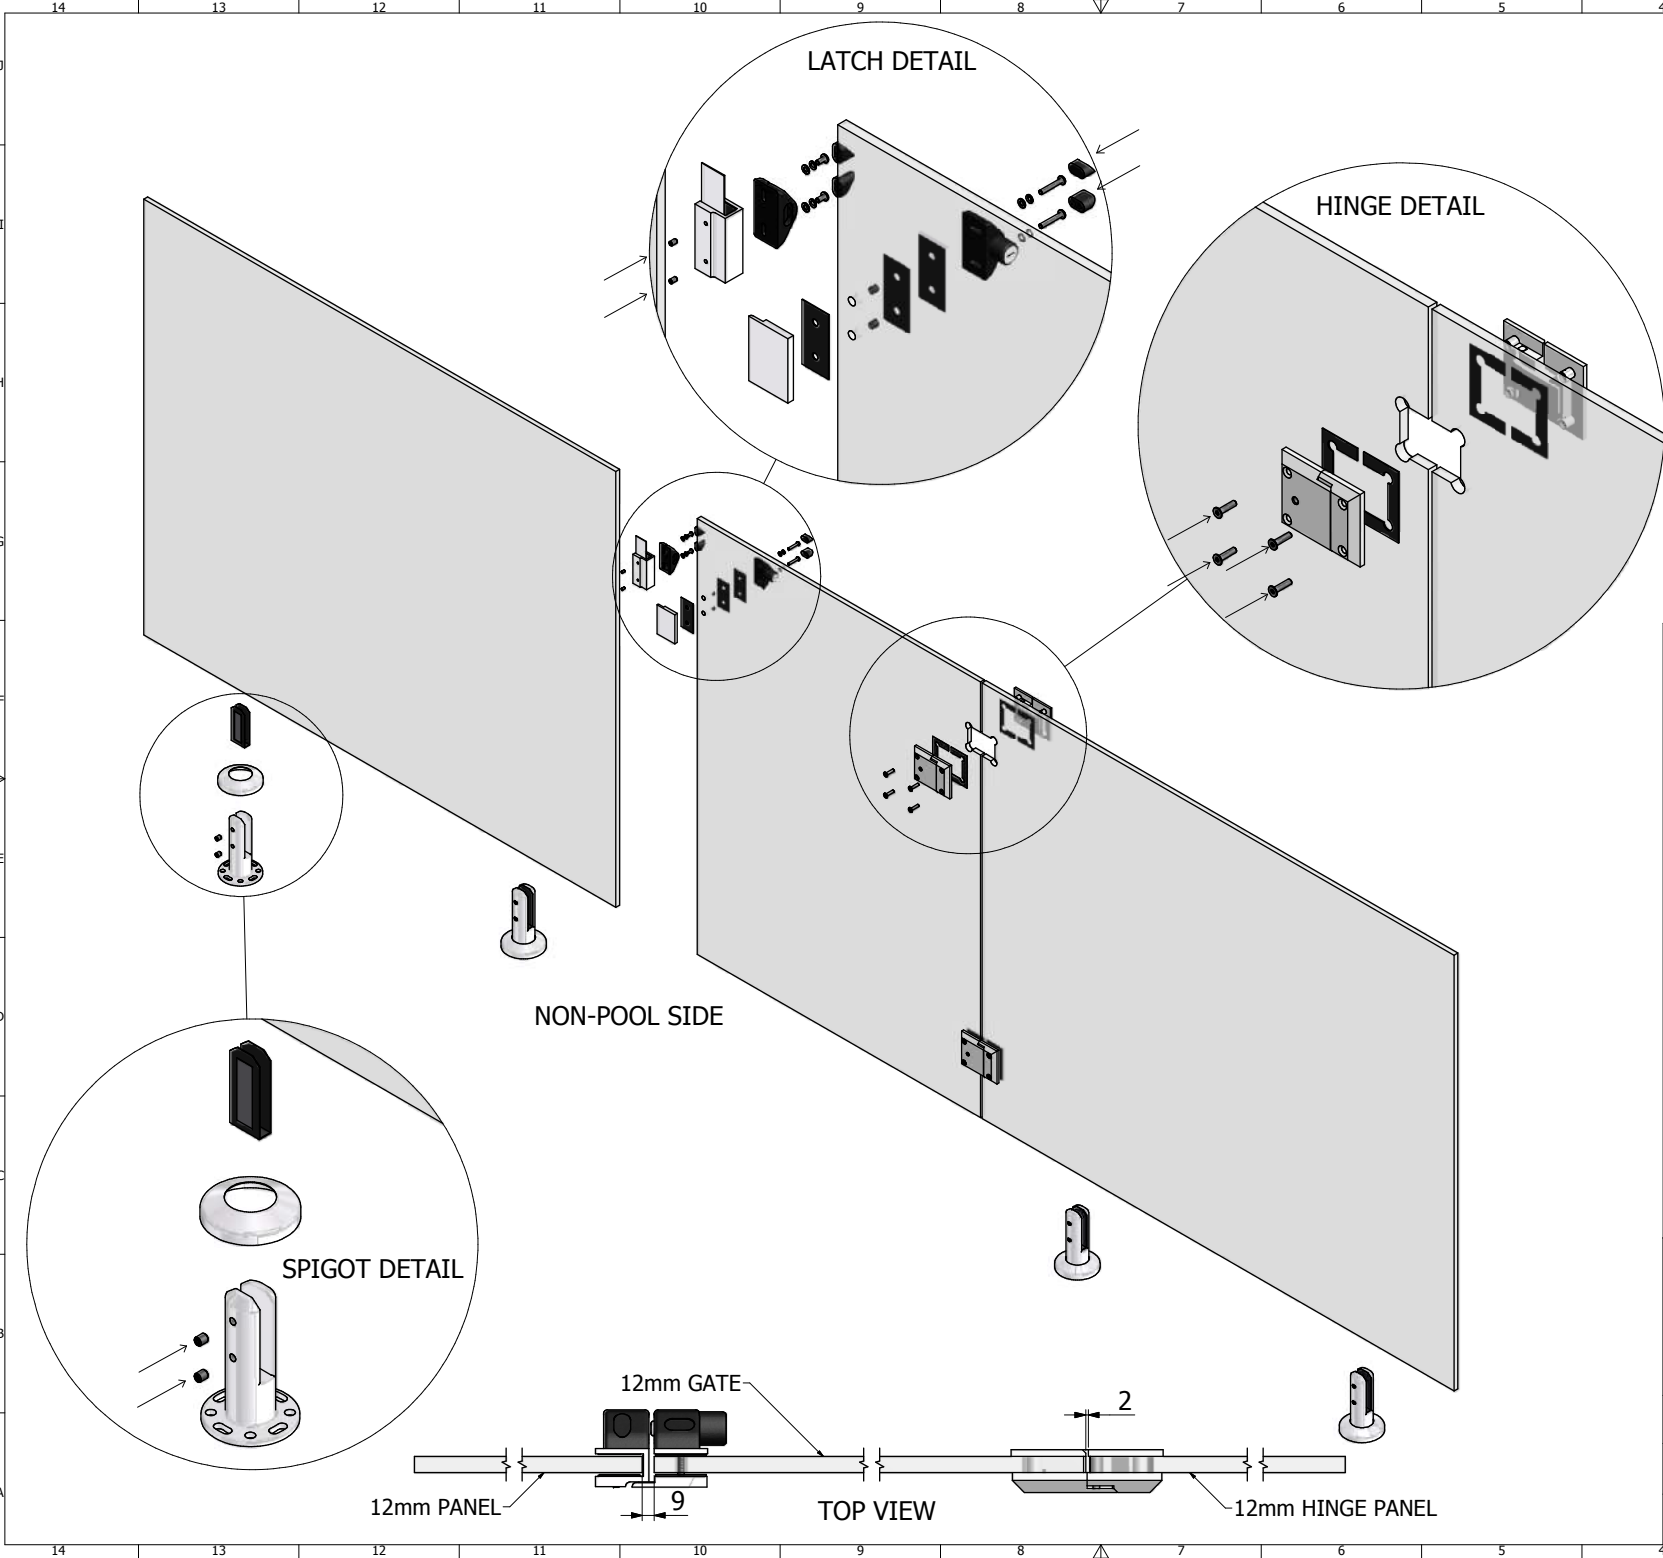

PRODUCT CODE:
MP/MH

PRODUCT TYPE:
MAGNA HINGE GATE PACKAGE
TO SUIT MP AND INGROUND SERIES

AVAILABLE FINISHES:
- SATIN
- POLISHED

AUSTRALIAN STANDARDS:
REGULATION No. AS1926.1 - POOL SAFETY STANDARDS
REGULATION No. AS2088 - A GRADE TOUGHENED GLASS

GLASS INCLUDED:
- MAGNA HINGE DOOR PANEL 1200x900mm (MHD1)
- POOL GLASS MAGNA HINGE PANEL 1200mm (PGMH1200)
- POOL GLASS STANDARD PANEL 1200mm (PGS1200)

HARDWARE INCLUDED:
- MAGNA HINGE PAIR (MH-GG)
- FRICTION LATCH (FL-GG)

frameless direct
architectural glass and hardware **f**

21 ENCORE AVENUE, SOMERTON, VICTORIA AUSTRALIA 3062

WEBSITE: www.framelessdirect.com.au
EMAIL: sales@framelessdirect.com.au

TEL: 03 9303 9008
FAX: 03 8339 2425