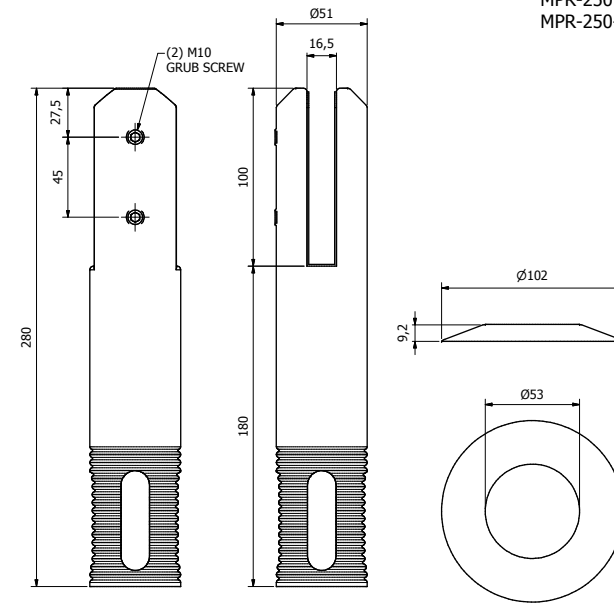

TEL: 03 9303 9008
FAX: 03 8339 2425

STANDARD BASE PLATE SPIGOT - ROUND

CODE DESCRIPTION

MPR-150 MINI POST ROUND BASE PLATE - Ø51/150mm
 MPR-150-CP MINI POST ROUND BASE PLATE COVER PLATE

STANDARD CORE DRILL SPIGOT - ROUND

CODE DESCRIPTION

MPR-250 MINI POST ROUND CORE DRILL - Ø51/250mm
 MPR-250-DR MINI POST ROUND CORE DRILL DRESS RING

STANDARD BASE PLATE SPIGOT - SQUARE

CODE DESCRIPTION

MPS-150 MINI POST SQUARE BASE PLATE - 50/150mm
 MPS-150-CP MINI POST SQUARE BASE PLATE COVER RING