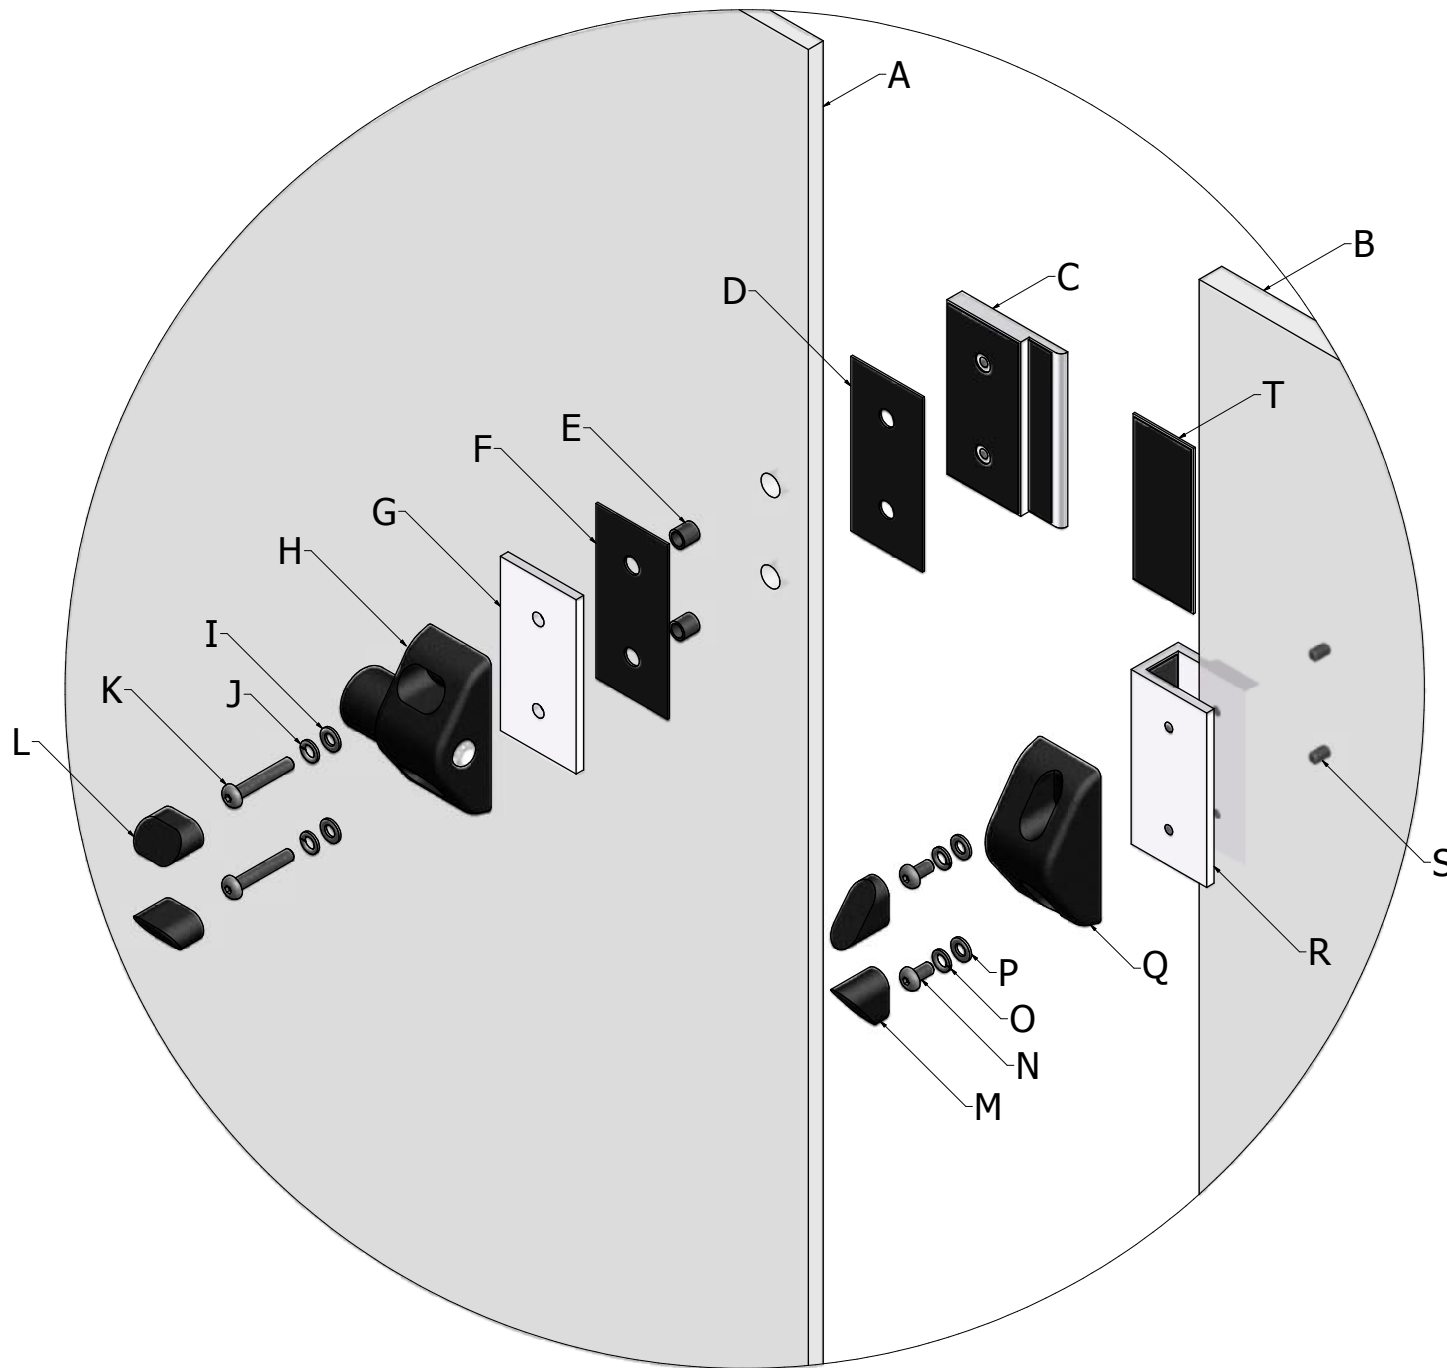

FL-GG GLASS TO GLASS MAGNALATCH D.I.Y. ASSEMBLY GUIDE

ITEM LIST

- A - 12mm GLASS GATE PANEL
- B - 12mm HINGE GLASS PANEL
- C - LATCH BACKING KEEPER PLATE
- D - RUBBER SPACER
- E - HOLE SPACER
- F - RUBBER SPACER
- G - LATCH FIXING PLATE
- H - MALE LATCH HOUSING LOCKABLE
- I - M5 STAINLESS STEEL FLAT WASHER
- J - M5 STAINLESS STEEL SPRING WASHER
- K - M5 x 30 STAINLESS STEEL BUTTON HEAD SOCKET SCREW
- L - HOLE PLUG (MALE HOUSING)
- M - HOLE PLUG (FEMALE HOUSING)
- N - M5 x 10 STAINLESS STEEL BUTTON HEAD SOCKET SCREW
- O - M5 STAINLESS STEEL SPRING WASHER
- P - M5 STAINLESS STEEL FLAT WASHER
- Q - FEMALE LATCH HOUSING
- R - FRICTION LATCH PLATE
- S - M5 STAINLESS STEEL GRUB SCREW
- T - FRICTION LATCH PRESSURE PLATE

frameless
direct
architectural glass and hardware

21 ENCORE AVENUE, SOMERTON, VICTORIA AUSTRALIA 3062

WEBSITE: www.framelessdirect.com.au
EMAIL: sales@framelessdirect.com.au

TEL: 03 9303 9008
FAX: 03 8339 2425