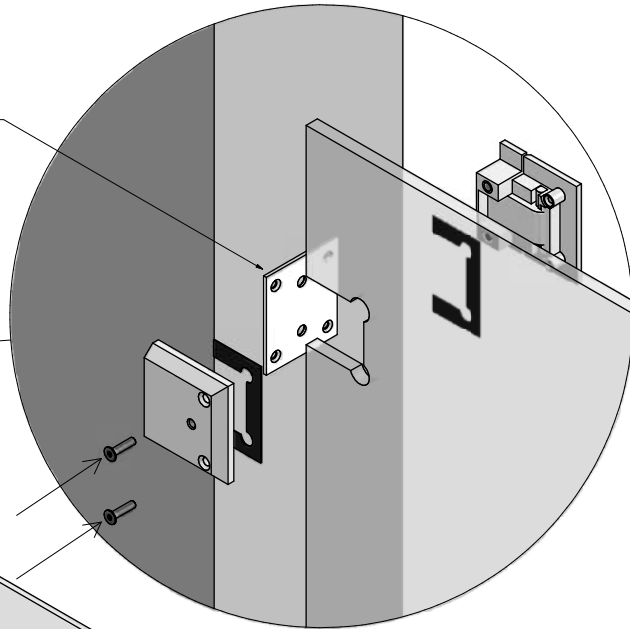

HINGE DETAIL

REFER TO PREVIOUS PAGES FOR LATCH MOUNTING DETAILS

REFER TO PREVIOUS PAGES FOR SPIGOT MOUNTING DETAILS

12mm GATE

PRODUCT CODE:
MP/MH

PRODUCT TYPE:
MAGNA HINGE GATE WALL / POST PACKAGE
TO SUIT MP AND INGROUND SERIES

AVAILABLE FINISHES:
- SATIN
- POLISHED

AUSTRALIAN STANDARDS:
REGULATION No. AS1926.1 - POOL SAFETY STANDARDS
REGULATION No. AS2088 - A GRADE TOUGHENED GLASS

GLASS INCLUDED:
- MAGNA HINGE DOOR PANEL 1200x900mm (MHD1)
- POOL GLASS MAGNA HINGE PANEL 1200mm (PGMH1200)
- POOL GLASS STANDARD PANEL 1200mm (PGS1200)

HARDWARE INCLUDED:
- MAGNA HINGE PAIR (MH-WG OR MH-PG)
- FRICTION LATCH (FL-GG)