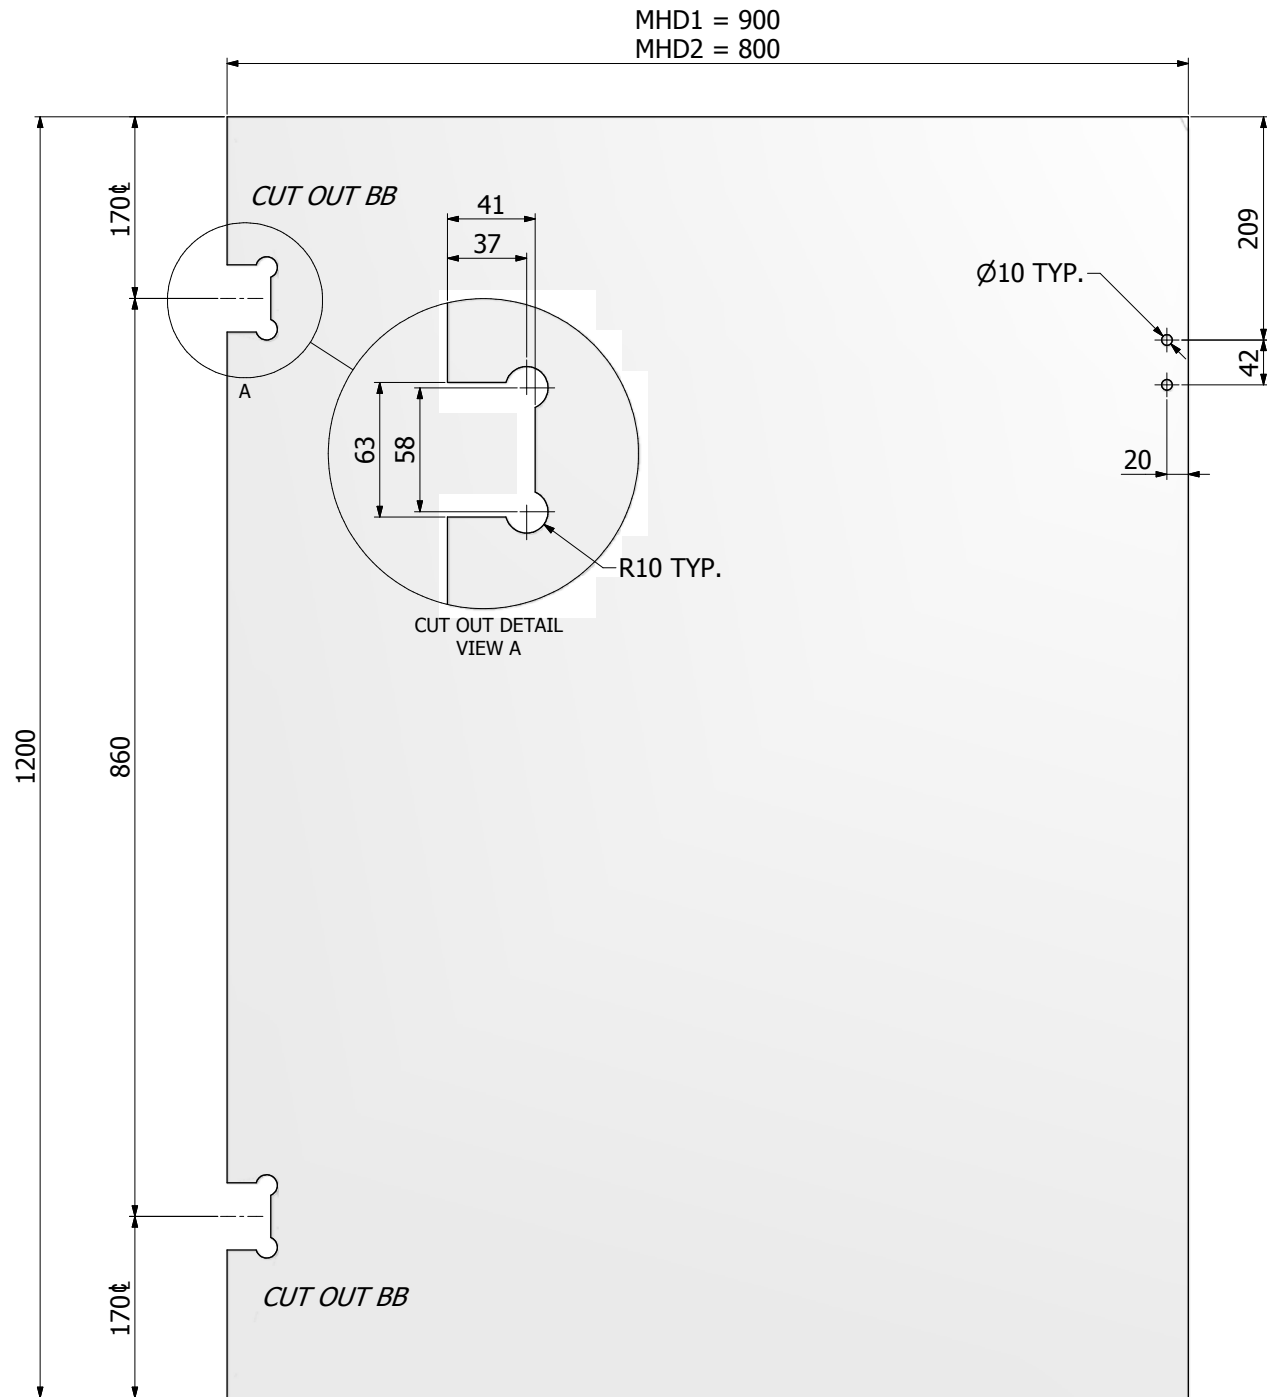

PRODUCT CODE:
MHD1 / MHD2

PRODUCT TYPE:
MAGNA HINGE DOOR PANEL 1200 x 900mm
TO SUIT MH-GG
TO SUIT FL-GG LATCH

TECHNICAL DETAILS:
12mm TOUGHENED CLEAR GLASS
2mm RADIUS CORNERS
POLISHED EDGES

AUSTRALIAN STANDARDS:
REGULATION No. AS1926.1 - POOL SAFETY STANDARDS
REGULATION No. AS2088 - A GRADE TOUGHENED GLASS