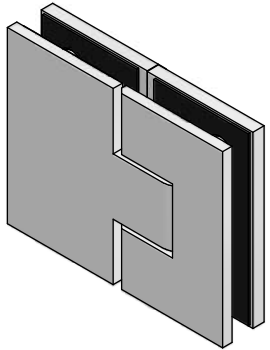

MH-GG
GLASS TO GLASS
MAGNA HINGE
D.I.Y. ASSEMBLY GUIDE

ISO VIEW