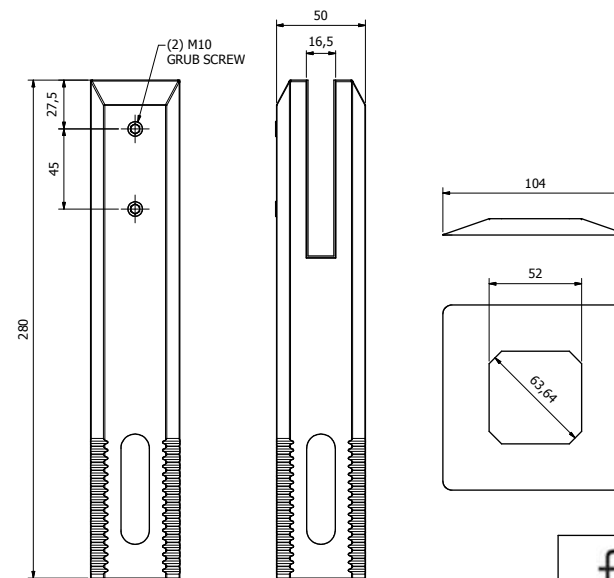

CODE DESCRIPTION

MPR-250 MINI POST ROUND CORE DRILL - Ø51/250mm
 MPR-250-DR MINI POST ROUND CORE DRILL DRESS RING

STANDARD BASE PLATE SPIGOT - SQUARE

CODE DESCRIPTION

MPS-150 MINI POST SQUARE BASE PLATE - 50/150mm
 MPS-150-CP MINI POST SQUARE BASE PLATE COVER RING

STANDARD CORE DRILL SPIGOT - SQUARE

CODE DESCRIPTION

MPS-250 MINI POST SQUARE CORE DRILL - 50/250mm
 MPS-250-DR MINI POST SQUARE CORE DRILL DRESS RING

21 ENCORE AVENUE, SOMERTON, VICTORIA AUSTRALIA 3062
 WEBSITE: www.framelessdirect.com.au TEL: 03 9303 9008
 EMAIL: sales@framelessdirect.com.au FAX: 03 8339 2425