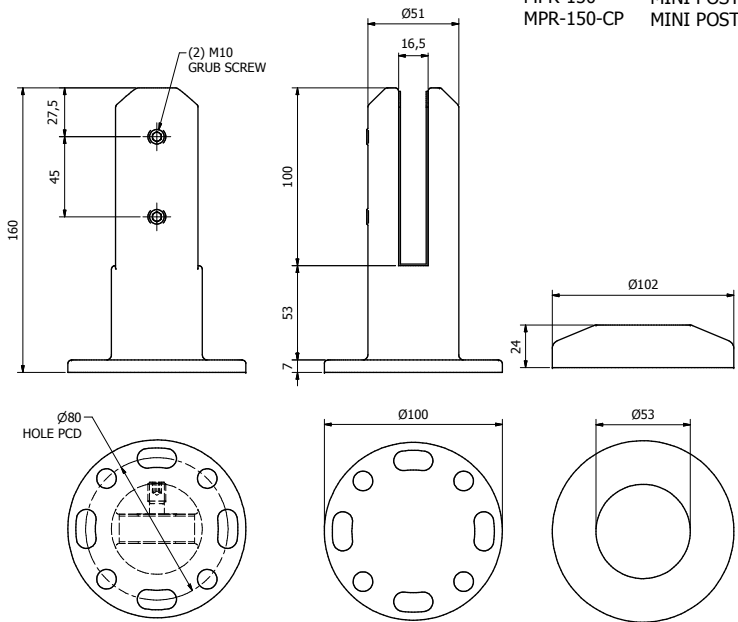

- CORE DRILLED SPIGOT
MINIMUM Ø75mm x 80mm DEEP CORE DRILL HOLE
FILLED WITH TGRQ-20 BOSTIK TECHFLOW
NON-SHRINK GROUT

21 ENCORE AVENUE, SOMERTON, VICTORIA AUSTRALIA 3062

WEBSITE: www.framelessdirect.com.au
EMAIL: sales@framelessdirect.com.au

TEL: 03 9303 9008
FAX: 03 8339 2425

STANDARD BASE PLATE SPIGOT - ROUND

CODE DESCRIPTION

MPR-150 MINI POST ROUND BASE PLATE - Ø51/150mm
 MPR-150-CP MINI POST ROUND BASE PLATE COVER PLATE

STANDARD CORE DRILL SPIGOT - ROUND

CODE DESCRIPTION

MPR-250 MINI POST ROUND CORE DRILL - Ø51/250mm
 MPR-250-DR MINI POST ROUND CORE DRILL DRESS RING

STANDARD BASE PLATE SPIGOT - SQUARE

CODE DESCRIPTION

MPS-150 MINI POST SQUARE BASE PLATE - 50/150mm
 MPS-150-CP MINI POST SQUARE BASE PLATE COVER RING