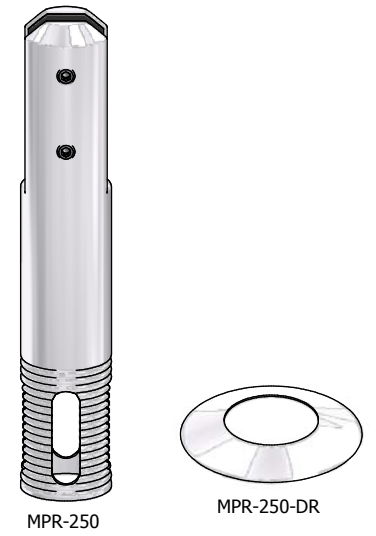

CODE DESCRIPTION

MPR-250 MINI POST ROUND CORE DRILL - Ø51/250mm
 MPR-250-DR MINI POST ROUND CORE DRILL DRESS RING

STANDARD BASE PLATE SPIGOT - SQUARE

CODE DESCRIPTION

MPS-150 MINI POST SQUARE BASE PLATE - 50/150mm
 MPS-150-CP MINI POST SQUARE BASE PLATE COVER RING