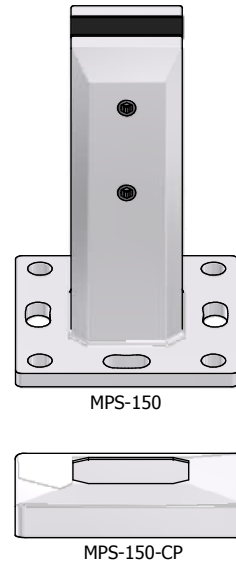

CODE DESCRIPTION

MPR-250 MINI POST ROUND CORE DRILL - Ø51/250mm
 MPR-250-DR MINI POST ROUND CORE DRILL DRESS RING

STANDARD BASE PLATE SPIGOT - SQUARE

CODE DESCRIPTION

MPS-150 MINI POST SQUARE BASE PLATE - 50/150mm
 MPS-150-CP MINI POST SQUARE BASE PLATE COVER RING