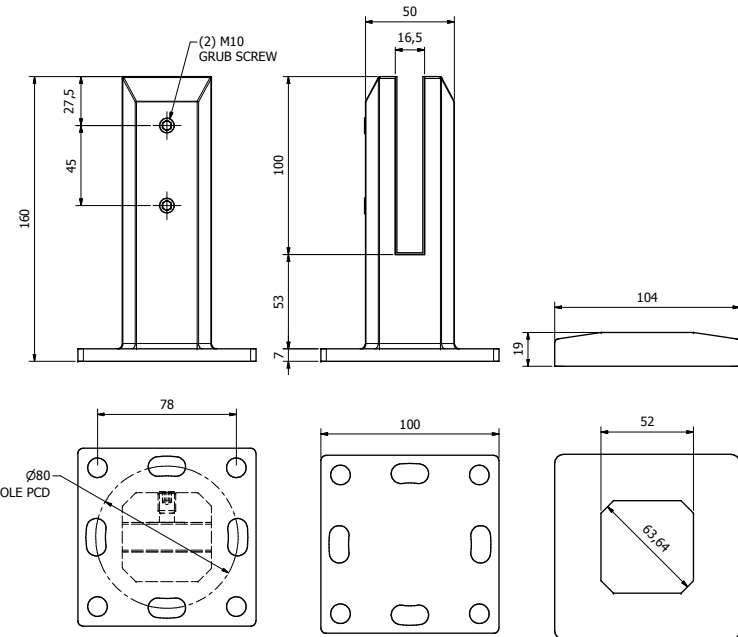

TEL: 03 9303 9008
FAX: 03 8339 2425

STANDARD BASE PLATE SPIGOT - ROUND

CODE DESCRIPTION

MPR-150 MINI POST ROUND BASE PLATE - Ø51/150mm
 MPR-150-CP MINI POST ROUND BASE PLATE COVER PLATE

STANDARD CORE DRILL SPIGOT - ROUND

CODE DESCRIPTION

MPR-250 MINI POST ROUND CORE DRILL - Ø51/250mm
 MPR-250-DR MINI POST ROUND CORE DRILL DRESS RING

STANDARD BASE PLATE SPIGOT - SQUARE

CODE DESCRIPTION

MPS-150 MINI POST SQUARE BASE PLATE - 50/150mm
 MPS-150-CP MINI POST SQUARE BASE PLATE COVER RING