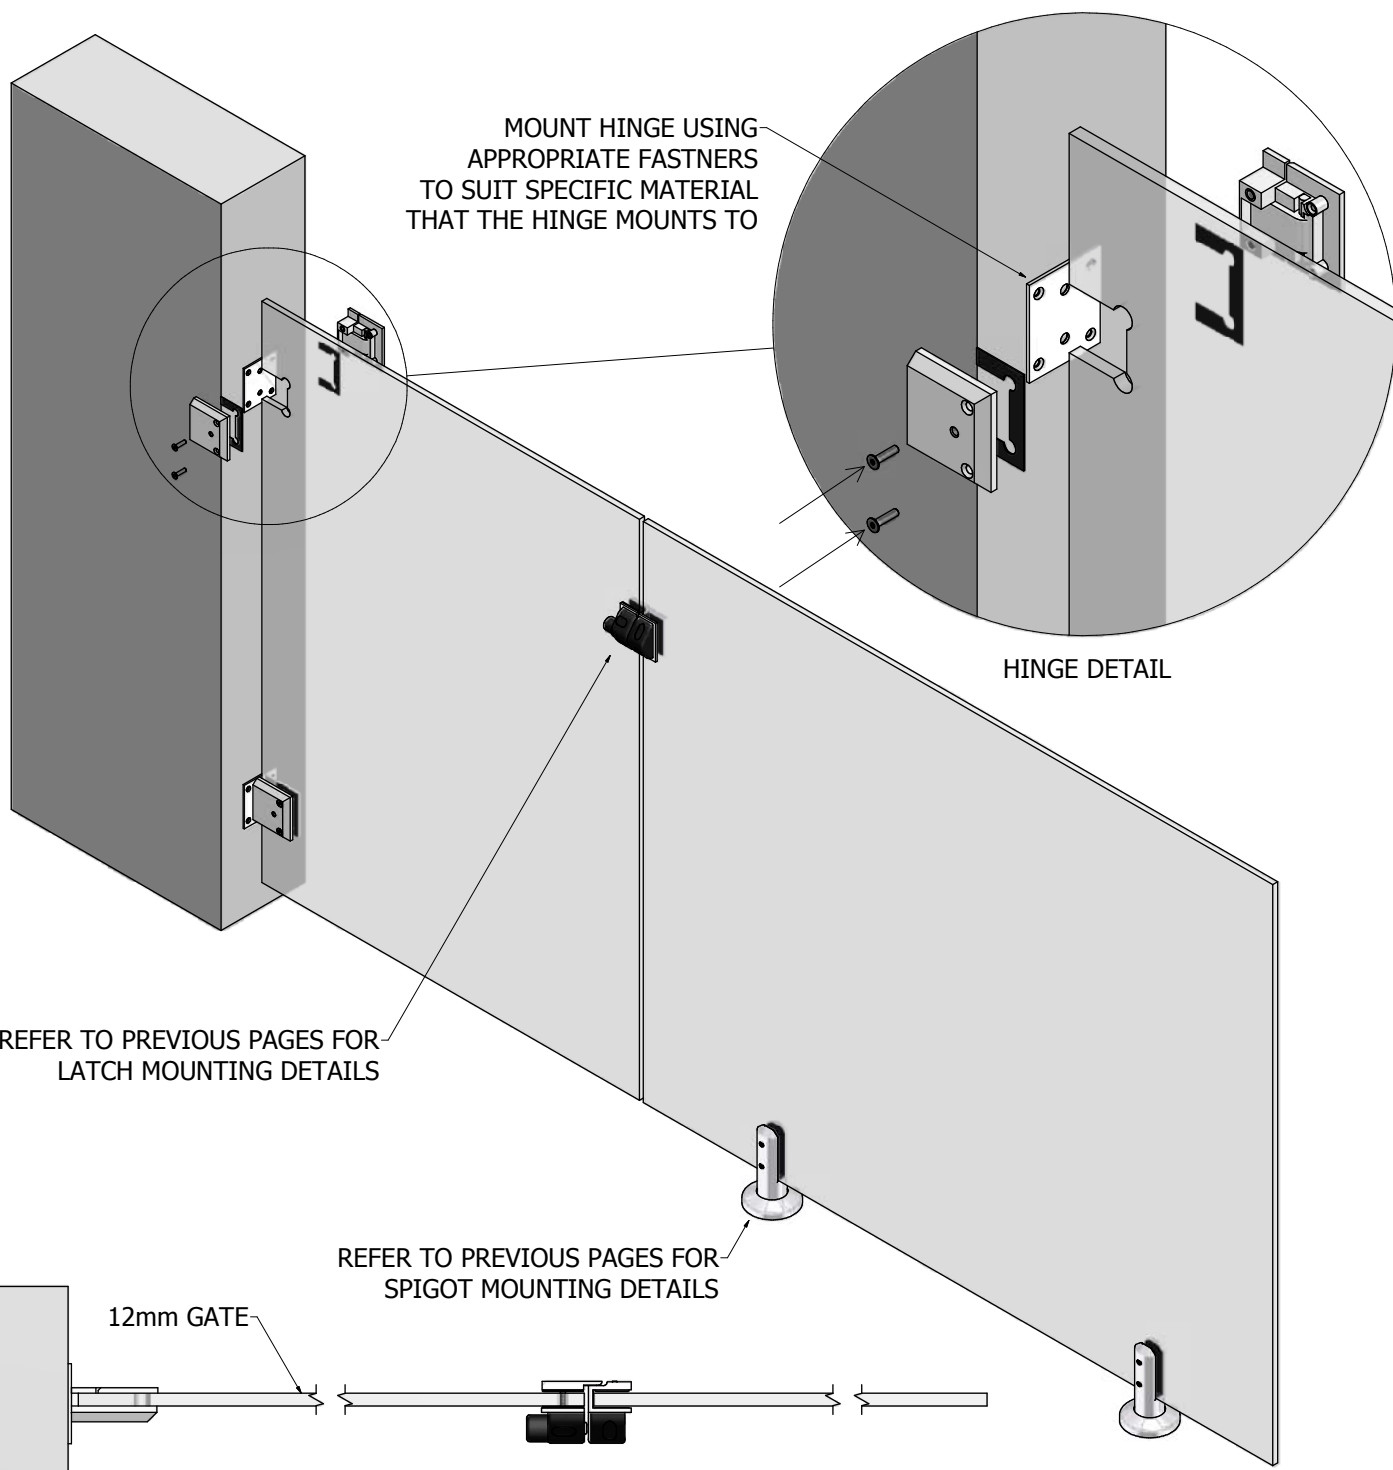

MOUNT HINGE USING APPROPRIATE FASTNERS TO SUIT SPECIFIC MATERIAL THAT THE HINGE MOUNTS TO