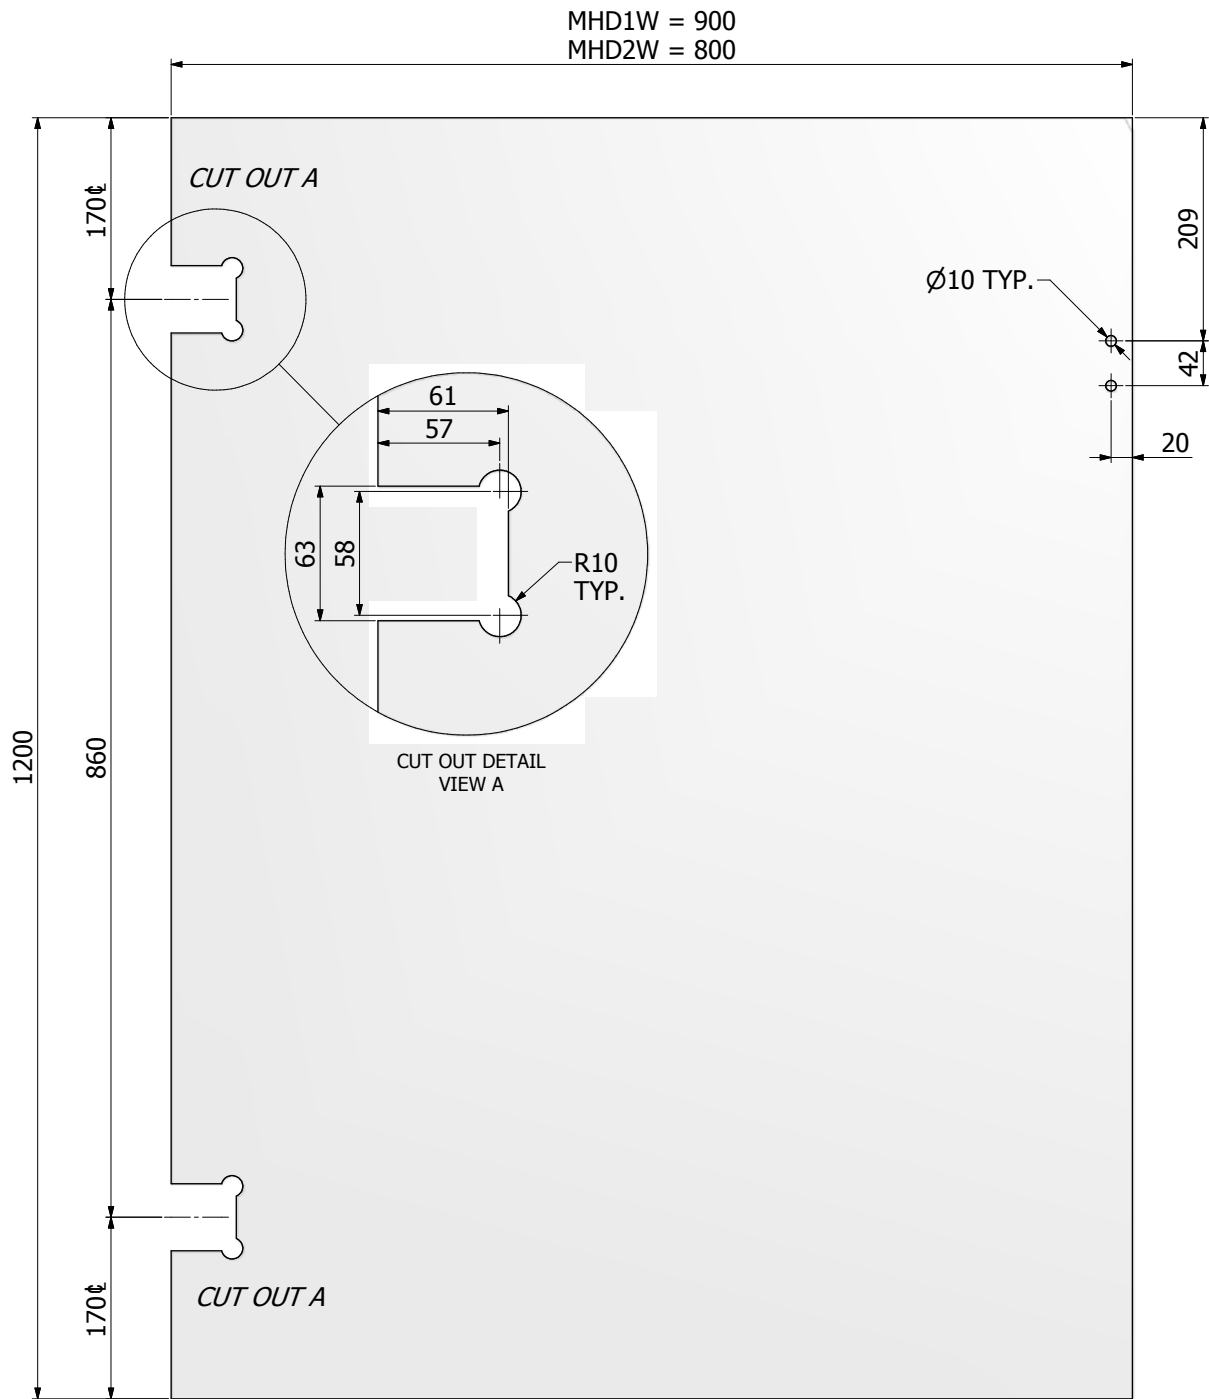

PRODUCT CODE:
MHD1W / MHD2W

PRODUCT TYPE:
MAGNA HINGE DOOR PANEL 1200 x 900mm
TO SUIT MH-WG OR MH-PG
TO SUIT FL-GG LATCH

TECHNICAL DETAILS:
12mm TOUGHENED CLEAR GLASS
2mm RADIUS CORNERS
POLISHED EDGES

AUSTRALIAN STANDARDS:
REGULATION No. AS1926.1 - POOL SAFETY STANDARDS
REGULATION No. AS2088 - A GRADE TOUGHENED GLASS

frameless direct
architectural glass and hardware

21 ENCORE AVENUE, SOMERTON, VICTORIA AUSTRALIA 3062

WEBSITE: www.framelessdirect.com.au
EMAIL: sales@framelessdirect.com.au

TEL: 03 9303 9008
FAX: 03 8339 2425