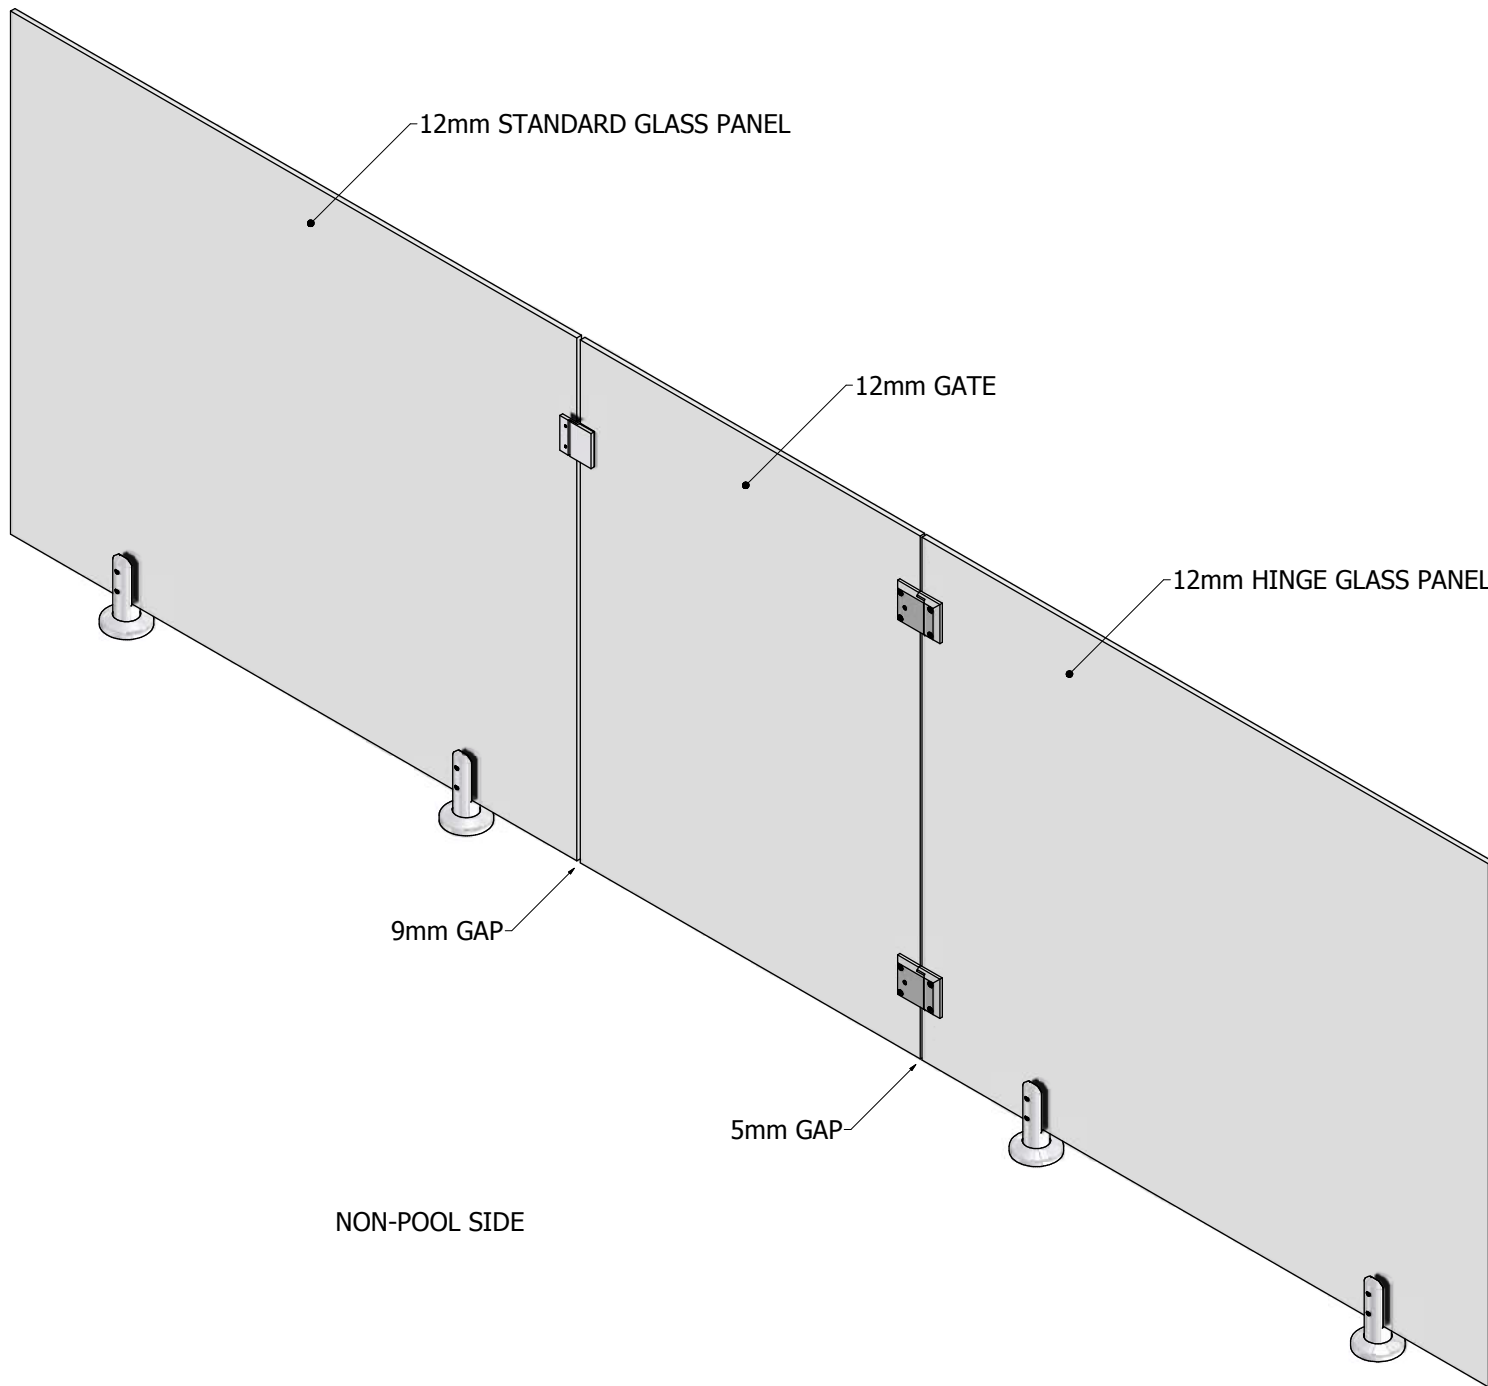

PRODUCT CODE:
MP/MH

PRODUCT TYPE:
MAGNA HINGE GATE PACKAGE
TO SUIT MP AND INGROUND SERIES

AVAILABLE FINISHES:
- SATIN
- POLISHED

AUSTRALIAN STANDARDS:
REGULATION No. AS1926.1 - POOL SAFETY STANDARDS
REGULATION No. AS2088 - A GRADE TOUGHENED GLASS

GLASS INCLUDED:
- MAGNA HINGE DOOR PANEL 1200x900mm (MHD1)
- POOL GLASS MAGNA HINGE PANEL 1200mm (PGMH1200)
- POOL GLASS STANDARD PANEL 1200mm (PGS1200)

HARDWARE INCLUDED:
- MAGNA HINGE PAIR (MH-GG)
- FRICTION LATCH (FL-GG)

frameless
direct
architectural glass and hardware

21 ENCORE AVENUE, SOMERTON, VICTORIA AUSTRALIA 3062

WEBSITE: www.framelessdirect.com.au
EMAIL: sales@framelessdirect.com.au

TEL: 03 9303 9008
FAX: 03 8339 2425