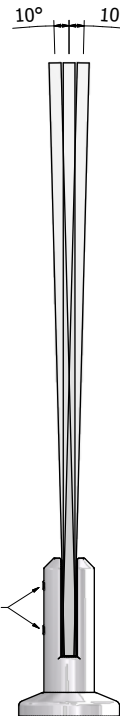

2205 STAINLESS STEEL
SPIGOT + COVER PLATE

FRONT ELEVATION VIEW

FLANGED
SPIGOT DETAIL

MPR-150 / MPR-150-CP
FLANGED FIXING DETAILS
REFER TO NOTES

CORE DRILL
SPIGOT DETAIL

MPR-250 / MPR-250-DR
CORE DRILLED DETAILS
REFER TO NOTES

ADJUST GLASS ANGLE
BY SETTING GRUB SCREWS
IN & OUT - UP TO 10°
EACH WAY

SQUARE

ROUND

PRODUCT CODE:
MP/MH

PRODUCT TYPE:
MAGNA HINGE GATE PACKAGE
TO SUIT MP AND INGROUND SERIES

AVAILABLE FINISHES:
- SATIN
- POLISHED

AUSTRALIAN STANDARDS:
REGULATION No. AS1926.1 - POOL SAFETY STANDARDS
REGULATION No. AS2088 - A GRADE TOUGHENED GLASS

GLASS INCLUDED:
- MAGNA HINGE DOOR PANEL (MHD1) 1200x900mm
- POOL GLASS MAGNA HINGE PANEL (PGMH)
WIDTHS AVAILABLE FROM 800mm TO 1900mm
(IN 50mm INCREMENTS)
- POOL GLASS STANDARD PANEL 1200mm (PGS1200)
WIDTHS AVAILABLE FROM 200mm TO 2000mm
(IN 50mm INCREMENTS)

- CORE DRILLED SPIGOT
MINIMUM Ø75mm x 80mm DEEP CORE DRILL HOLE
FILLED WITH TGRQ-20 BOSTIK TECHFLOW
NON-SHRINK GROUT

21 ENCORE AVENUE, SOMERTON, VICTORIA AUSTRALIA 3062

WEBSITE: www.framelessdirect.com.au
EMAIL: sales@framelessdirect.com.au