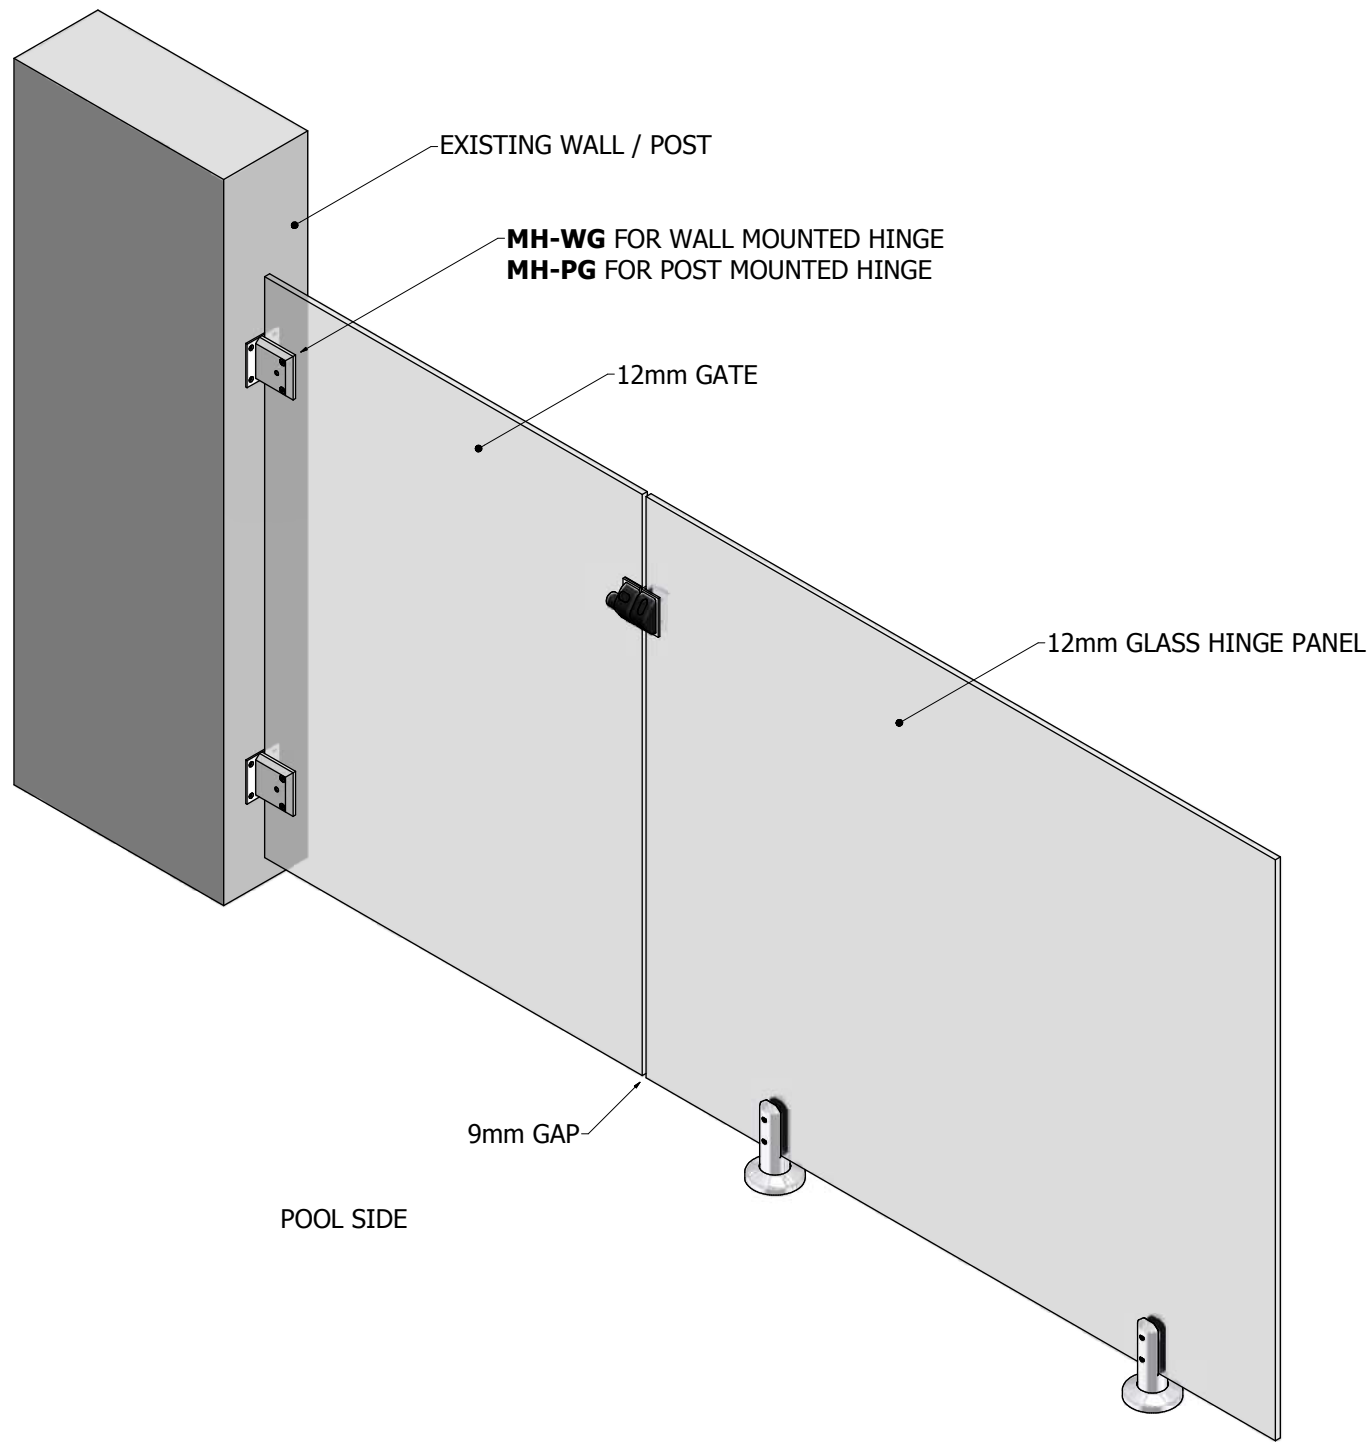

PRODUCT CODE:
MP/MH

PRODUCT TYPE:
MAGNA HINGE GATE WALL / POST PACKAGE
TO SUIT MP AND INGROUND SERIES

AVAILABLE FINISHES:
- SATIN
- POLISHED

AUSTRALIAN STANDARDS:
REGULATION No. AS1926.1 - POOL SAFETY STANDARDS
REGULATION No. AS2088 - A GRADE TOUGHENED GLASS

GLASS INCLUDED:
- MAGNA HINGE DOOR PANEL 1200x900mm (MHD1)
- POOL GLASS MAGNA HINGE PANEL 1200mm (PGMH1200)
- POOL GLASS STANDARD PANEL 1200mm (PGS1200)

HARDWARE INCLUDED:
- MAGNA HINGE PAIR (MH-WG OR MH-PG)
- FRICTION LATCH (FL-GG)

frameless
direct
architectural glass and hardware

21 ENCORE AVENUE, SOMERTON, VICTORIA AUSTRALIA 3062

WEBSITE: www.framelessdirect.com.au
EMAIL: sales@framelessdirect.com.au

TEL: 03 9303 9008
FAX: 03 8339 2425