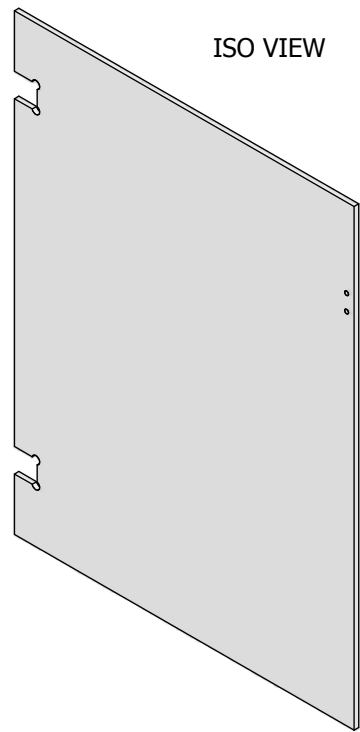

PRODUCT CODE:
MHD1W / MHD2W

PRODUCT TYPE:
MAGNA HINGE DOOR PANEL 1200 x 900mm
TO SUIT MH-WG OR MH-PG
TO SUIT FL-GG LATCH

TECHNICAL DETAILS:
12mm TOUGHENED CLEAR GLASS
2mm RADIUS CORNERS
POLISHED EDGES

AUSTRALIAN STANDARDS:
REGULATION No. AS1926.1 - POOL SAFETY STANDARDS
REGULATION No. AS2088 - A GRADE TOUGHENED GLASS

frameless direct
architectural glass and hardware

21 ENCORE AVENUE, SOMERTON, VICTORIA AUSTRALIA 3062

WEBSITE: www.framelessdirect.com.au
EMAIL: sales@framelessdirect.com.au

TEL: 03 9303 9008
FAX: 03 8339 2425