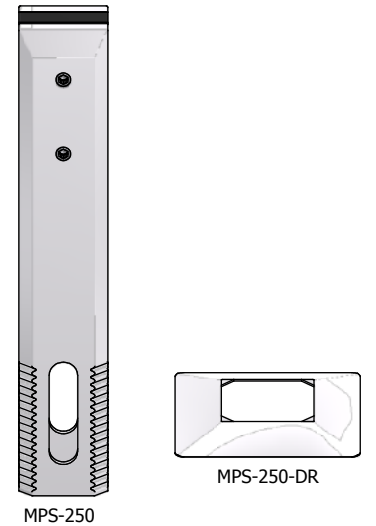

CODE DESCRIPTION

MPS-250 MINI POST SQUARE CORE DRILL - 50/250mm
MPS-250-DR MINI POST SQUARE CORE DRILL DRESS RING