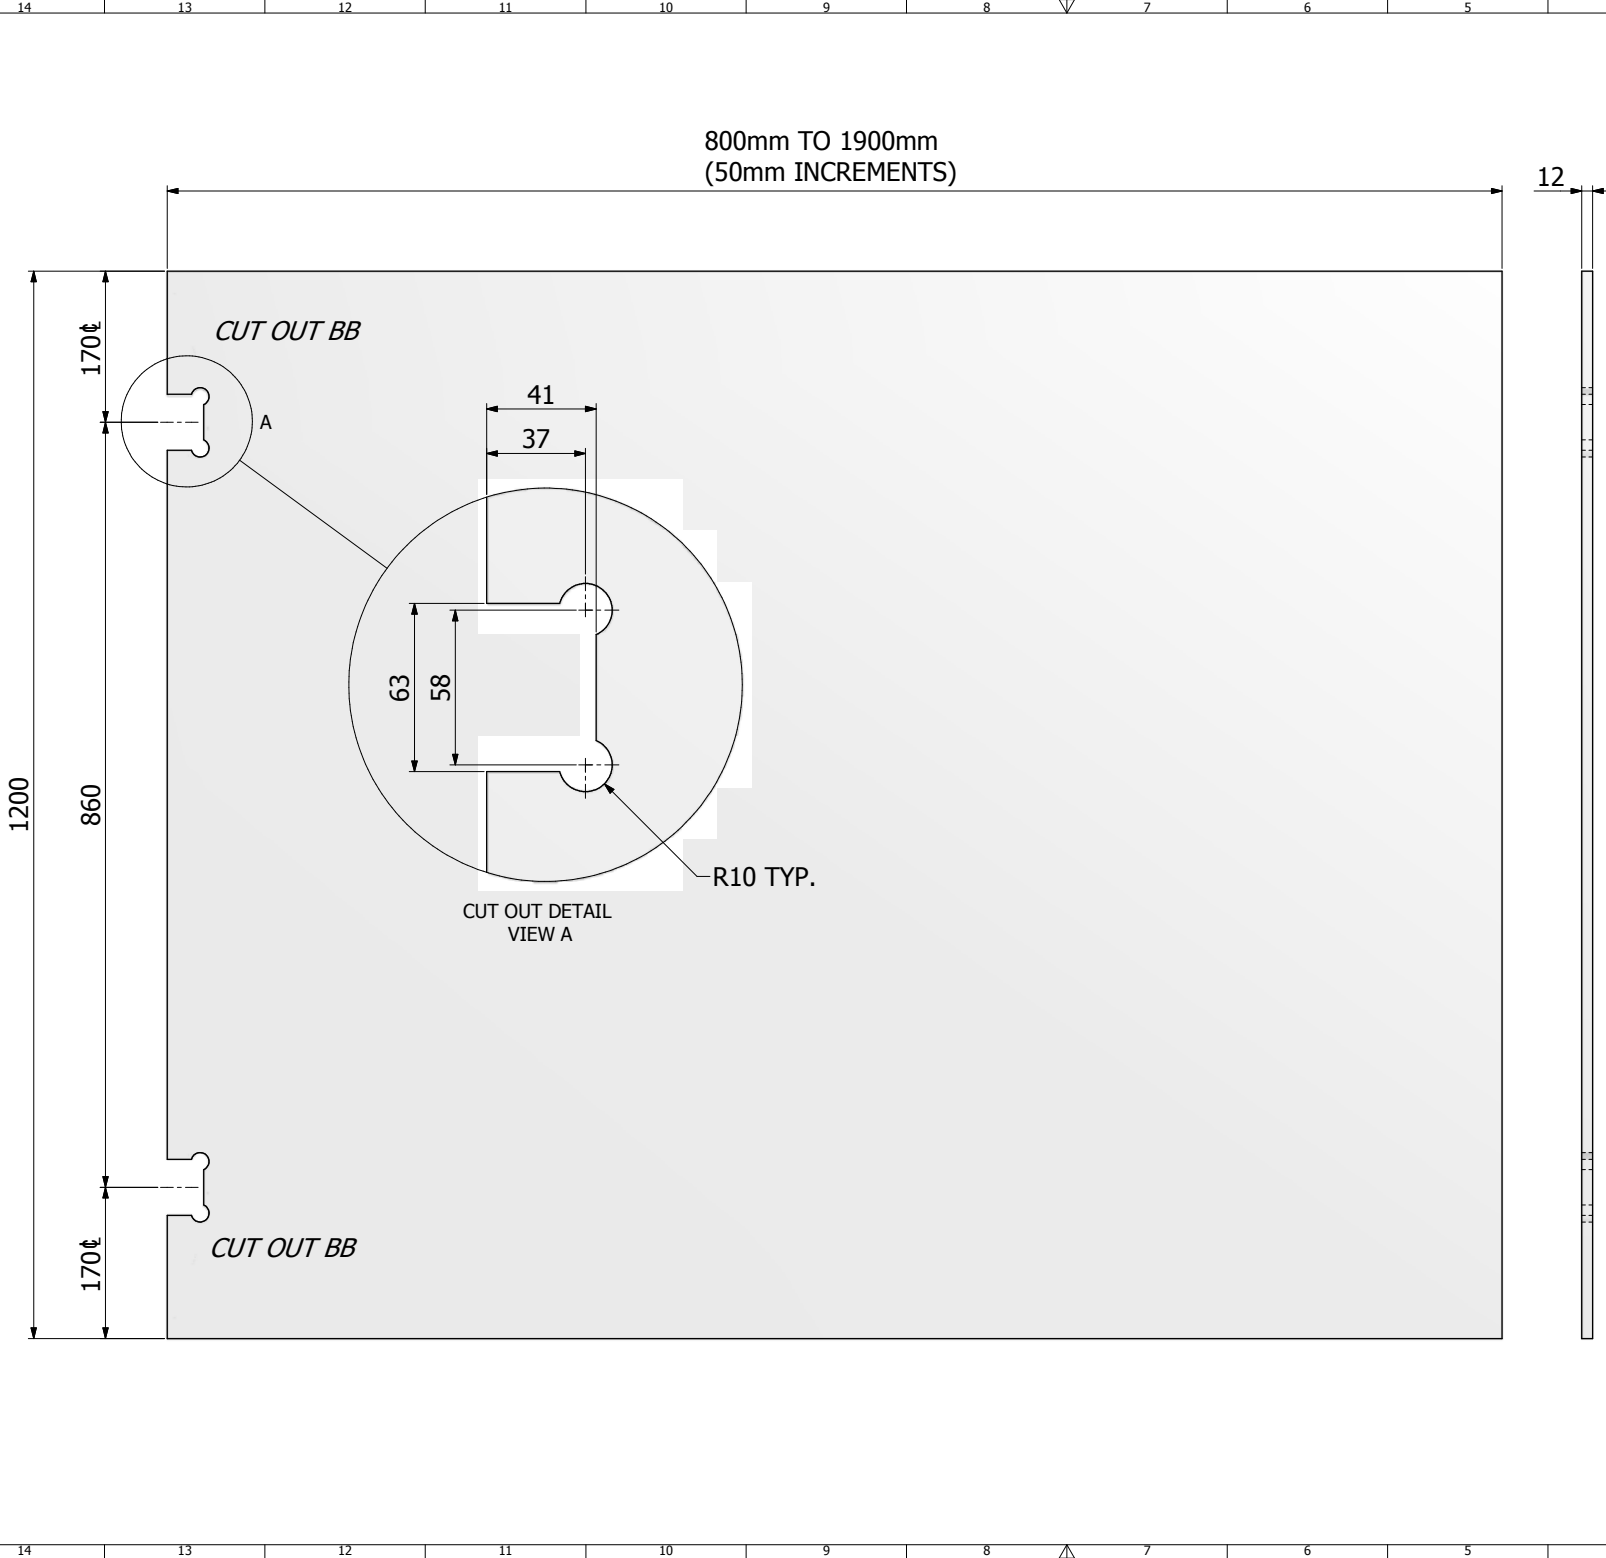

PRODUCT CODE:
PGMH1200

PRODUCT TYPE:
POOL GLASS MAGNA HINGE PANEL 1200mm
TO SUIT MHD POOL GATES
TO SUIT MH-GG / MTH-WG HINGES
TO SUIT FL-GG LATCH

TECHNICAL DETAILS:
12mm TOUGHENED CLEAR GLASS
2mm RADIUS CORNERS
POLISHED EDGES

AUSTRALIAN STANDARDS:
REGULATION No. AS1926.1 - POOL SAFETY STANDARDS
REGULATION No. AS2088 - A GRADE TOUGHENED GLASS

frameless direct
architectural glass and hardware

21 ENCORE AVENUE, SOMERTON, VICTORIA AUSTRALIA 3062

WEBSITE: www.framelessdirect.com.au
EMAIL: sales@framelessdirect.com.au

TEL: 03 9303 9008
FAX: 03 8339 2425