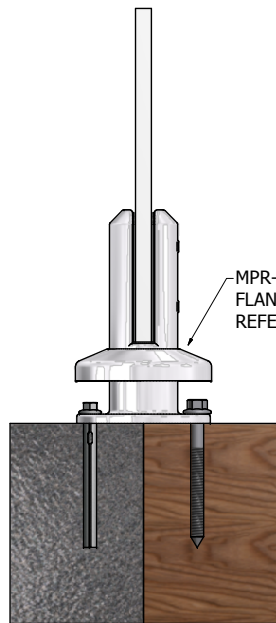

FRAMELESS MP SERIES GLASS
POOL FENCING WITH MAGNA GATE
INSTALLATION GUIDE

PRODUCT CODE: MP/MH

PGMH1200 SERIES (TOUGHENED)
12mm STANDARD CLEAR GLASS PANEL

MHD1 12mm GLASS GATE

PGS1200 SERIES (TOUGHENED)
12mm CLEAR GLASS HINGE PANEL

2205 STAINLESS STEEL
SPIGOT + COVER PLATE

FRONT ELEVATION VIEW

FLANGED
SPIGOT DETAIL

MPR-150 / MPR-150-CP
FLANGED FIXING DETAILS
REFER TO NOTES

CORE DRILL
SPIGOT DETAIL

MPR-250 / MPR-250-DR
CORE DRILLED DETAILS
REFER TO NOTES