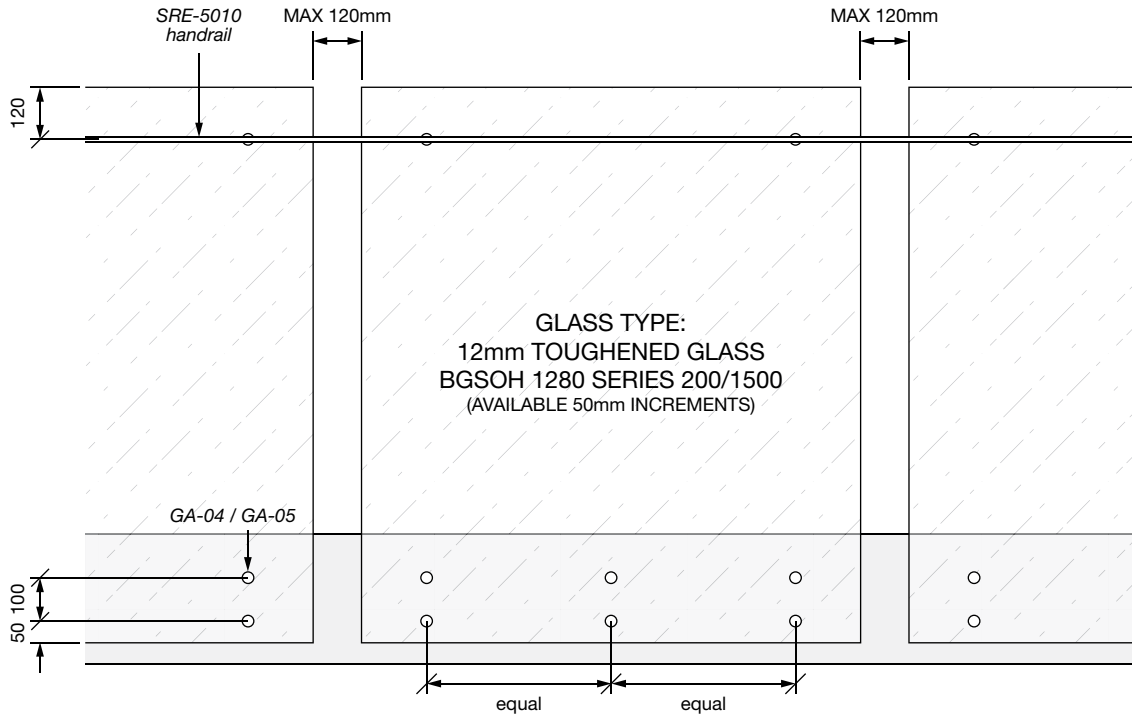

STANDOFF SERIES with HANDRAIL

LAYOUT

PRODUCT TYPE/

Stainless Steel + Glass Balustrade [Standoff Series with Handrail]

Balustrade application will be dependant on a number of factors including the environmental conditions and balustrade type. We recommend that you consult with a suitable qualified engineer to determine suitability on an individual project basis.