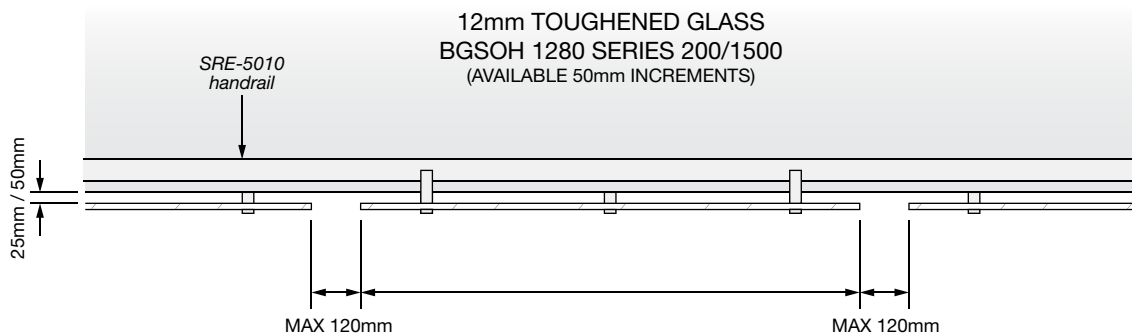

STANDOFF SERIES with HANDRAIL

LAYOUT

PRODUCT TYPE/

Stainless Steel + Glass Balustrade [Standoff Series with Handrail]

Balustrade application will be dependant on a number of factors including the environmental conditions and balustrade type. We recommend that you consult with a suitable qualified engineer to determine suitability on an individual project basis.

AVAILABLE FINISHES/

- Polished
- Satin

STANDOFF SERIES with HANDRAIL

ASSEMBLY DETAIL (SIDE VIEW)