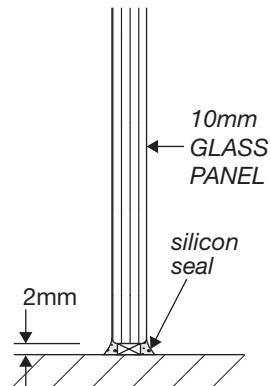

OVERBATH SHOWER SERIES (technical drawings)

LEGEND

- | | |
|-----------|---|
| HP | Shower screen hinge glass panel with two cutouts for door panel hinges (HP Glass Series). |
| SD | Swing Door Shower Panel |
| H | Glass-to-Glass Hinge x2 |
| WB | Wall Bracket x2 |

** All glass is 10mm clear toughened. **

WALL/FLOOR MOUNTING APPLICATIONS & WATER SEALS (for overbath)

CLAMP

GLASS-TO-FLOOR SEAL

SWING DOOR WATER SEAL

WALL MOUNT DRAWINGS