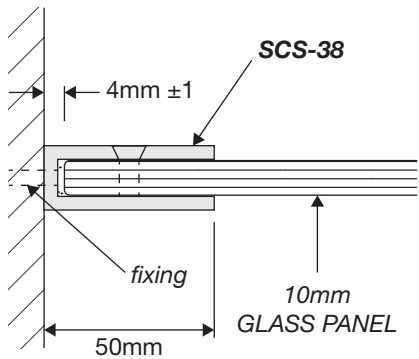

OVERBATH SHOWER SERIES (technical drawings)

LEGEND

- | | |
|-----------|---|
| HP | Shower screen hinge glass panel with two cutouts for door panel hinges (HP Glass Series). |
| SD | Swing Door Shower Panel |
| H | Glass-to-Glass Hinge x2 |
| WB | Wall Bracket x2 |

** All glass is 10mm clear toughened. **

WALL/FLOOR MOUNTING APPLICATIONS & WATER SEALS (for overbath)

CLAMP

GLASS-TO-FLOOR SEAL

SWING DOOR WATER SEAL

WALL MOUNT DRAWINGS