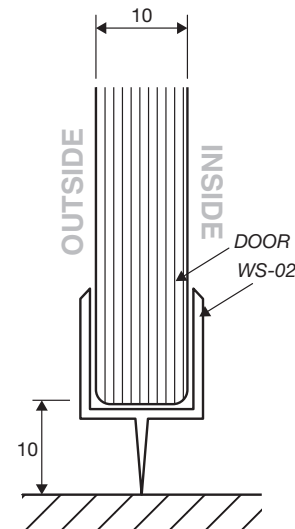

OVERBATH SHOWER SERIES (technical drawings)

LEGEND

- | | |
|-----------|---|
| HP | Shower screen hinge glass panel with two cutouts for door panel hinges (HP Glass Series). |
| SD | Swing Door Shower Panel |
| H | Glass-to-Glass Hinge x2 |
| WB | Wall Bracket x2 |

** All glass is 10mm clear toughened. **

WALL/FLOOR MOUNTING APPLICATIONS & WATER SEALS (for overbath)

CLAMP

GLASS-TO-FLOOR SEAL

SWING DOOR WATER SEAL

WALL MOUNT DRAWINGS