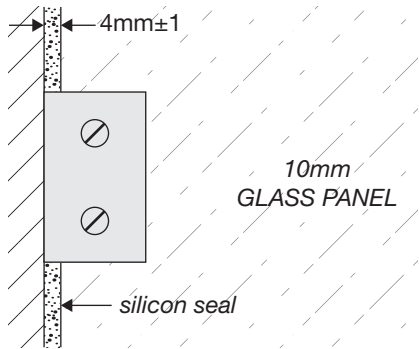

OVERBATH SHOWER SERIES (technical drawings)

LEGEND

- | | |
|-----------|---|
| HP | Shower screen hinge glass panel with two cutouts for door panel hinges (HP Glass Series). |
| SD | Swing Door Shower Panel |
| H | Glass-to-Glass Hinge x2 |
| WB | Wall Bracket x2 |

** All glass is 10mm clear toughened. **

WALL/FLOOR MOUNTING APPLICATIONS & WATER SEALS (for overbath)

CLAMP

GLASS-TO-FLOOR SEAL

SWING DOOR WATER SEAL

WALL MOUNT DRAWINGS