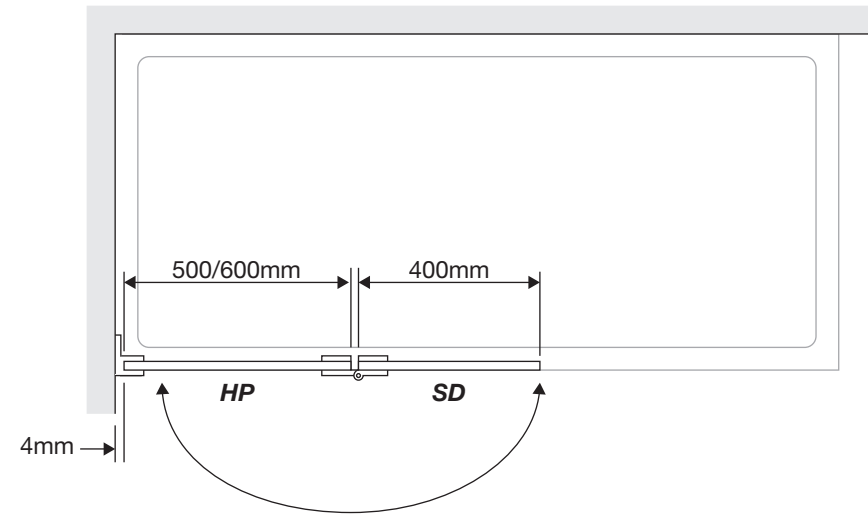

OVERBATH SHOWER SERIES (technical drawings)

LEGEND

- | | |
|-----------|---|
| HP | Shower screen hinge glass panel with two cutouts for door panel hinges (HP Glass Series). |
| SD | Swing Door Shower Panel |
| H | Glass-to-Glass Hinge x2 |
| WB | Wall Bracket x2 |

** All glass is 10mm clear toughened. **

WALL/FLOOR MOUNTING APPLICATIONS & WATER SEALS (for overbath)

CLAMP

GLASS-TO-FLOOR SEAL

SWING DOOR WATER SEAL

WALL MOUNT DRAWINGS