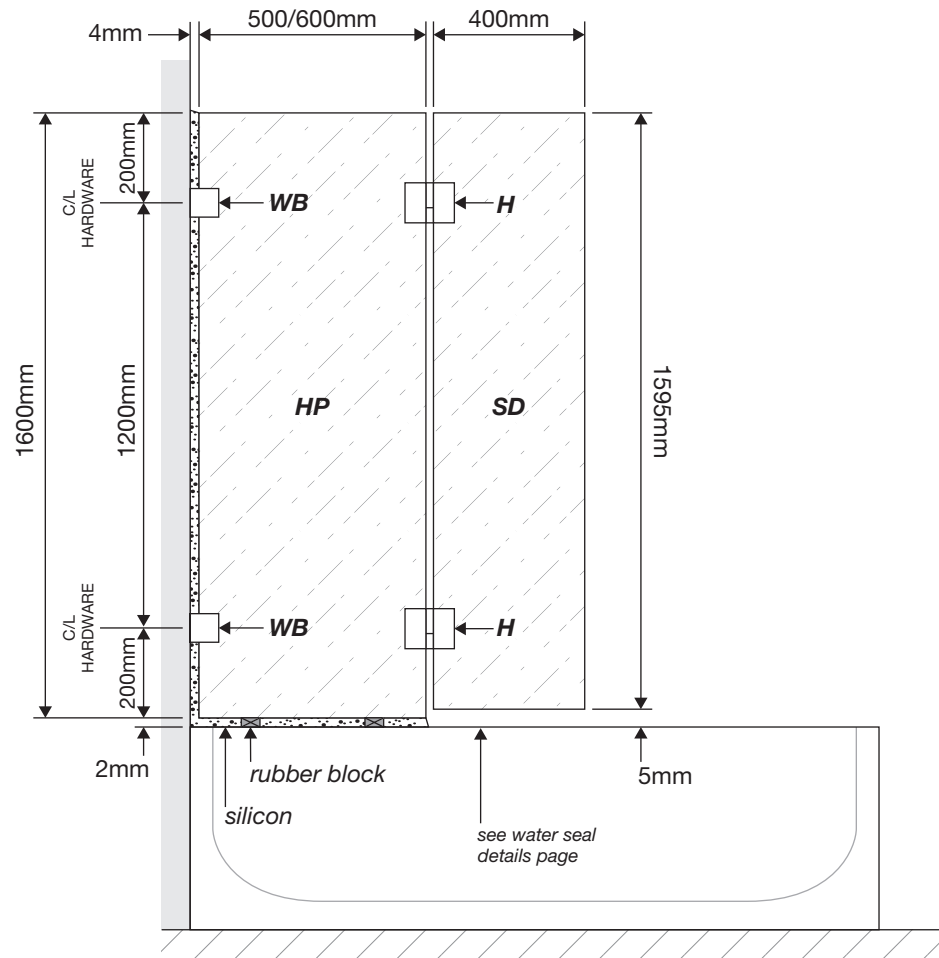

OVERBATH SHOWER SERIES (technical drawings)

LEGEND

- | | |
|-----------|---|
| HP | Shower screen hinge glass panel with two cutouts for door panel hinges (HP Glass Series). |
| SD | Swing Door Shower Panel |
| H | Glass-to-Glass Hinge x2 |
| WB | Wall Bracket x2 |

** All glass is 10mm clear toughened. **

WALL/FLOOR MOUNTING APPLICATIONS & WATER SEALS (for overbath)

CLAMP

GLASS-TO-FLOOR SEAL

SWING DOOR WATER SEAL

WALL MOUNT DRAWINGS