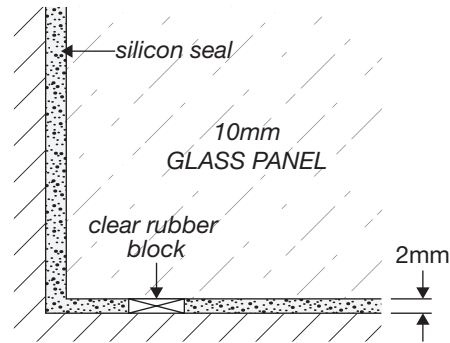

OVERBATH SHOWER SERIES (technical drawings)

LEGEND

- | | |
|-----------|---|
| HP | Shower screen hinge glass panel with two cutouts for door panel hinges (HP Glass Series). |
| SD | Swing Door Shower Panel |
| H | Glass-to-Glass Hinge x2 |
| WB | Wall Bracket x2 |

** All glass is 10mm clear toughened. **

WALL/FLOOR MOUNTING APPLICATIONS & WATER SEALS (for overbath)

CLAMP

GLASS-TO-FLOOR SEAL

SWING DOOR WATER SEAL

WALL MOUNT DRAWINGS