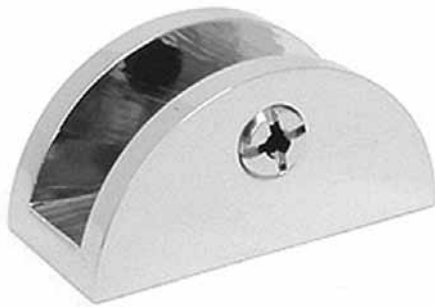

PRODUCT CODE/

**SCS-17**

PRODUCT TYPE/

**Glass Shelf Bracket 40mm**

TECHNICAL DETAILS/

- Glass Shelf Bracket 40mm x 25mm
- Brass Chrome Plated
- To suit 10mm glass shelves

AVAILABLE FINISHES/

- Chrome Plated

PRODUCT CODE/

**SCS-18**

PRODUCT TYPE/

**Glass Shelf Bracket 40mm**

TECHNICAL DETAILS/

- Glass Shelf Bracket 40mm
- Brass Chrome Plated
- To suit 10mm glass shelves

AVAILABLE FINISHES/

- Chrome Plated