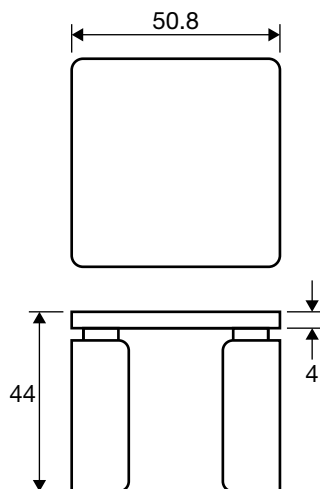

PRODUCT CODE/

SSA-09

PRODUCT TYPE/

Round Post Side Mounting Bracket

TECHNICAL DETAILS/

- Round Post Side Mounting Bracket
- 316 stainless steel
- To fit 50.8mm round tube
- Two fixing holes on bracket plate

AVAILABLE FINISHES/

- Polished
- Satin

PRODUCT CODE/

SSA-10

PRODUCT TYPE/

Square Post Cap Flat Type

TECHNICAL DETAILS/

- Square Post Cap Flat Type
- 316 stainless steel
- To fit 50.8mm round tube