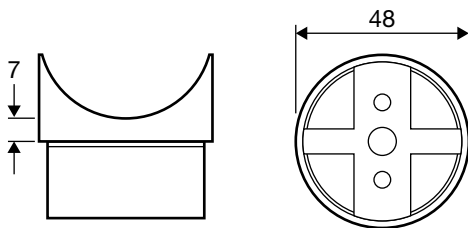

PRODUCT CODE/

**SSA-07**

PRODUCT TYPE/

**Round Tube Corner Connector 90°**

TECHNICAL DETAILS/

- Round Tube Corner Connector 90°
- 316 stainless steel
- To fit 50.8mm round tube

AVAILABLE FINISHES/

- Polished
- Satin

PRODUCT CODE/

**SSA-08**

PRODUCT TYPE/

**Round Post Rail Shoe**

TECHNICAL DETAILS/

- Round Post Rail Shoe
- 316 Stainless Steel
- To suit 50mm tube

AVAILABLE FINISHES/

- Polished
- Satin