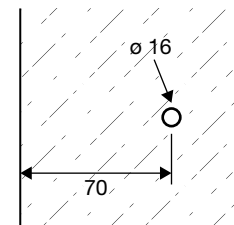

GLASS APPLICATION

PRODUCT CODE/

SPS-60

PRODUCT TYPE/

Single Sided Glass Spider Adaptor Set

AVAILABLE FINISHES/

- Satin
- Polished

DESCRIPTION/

- 'Propatch P60 series' Single Sided Glass Spider
- 32mm diameter caps to suit 10-12mm glass

PARTS INCLUDED/

- Spider Fitting Single Arm SP-106 x1
- Spider Glass Adaptor Locking Nut SP-12 x1
- M5 Threaded Rod Flat Sides SP-9 x1
- 32mm Black Nylon Washer SP-8 x2
- 32mm Glass Adaptor End Cap SP-6 x1
- 32mm Glass Adaptor Spacer SP-7 x1
- M5 Black Nylon Spacer SP-13 x1