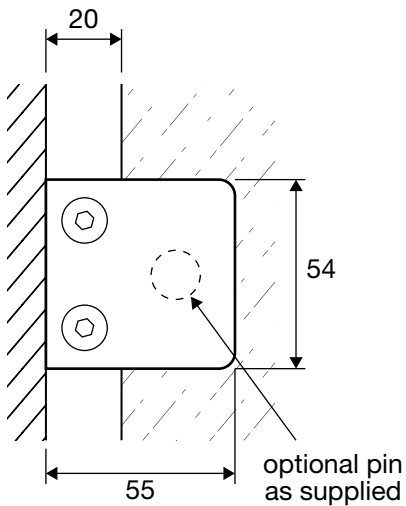

PRODUCT CODE/

GCR-200

PRODUCT TYPE/

**Glass D-Clamp Heavy Duty
 – Round**

TECHNICAL DETAILS/

- Glass D-Clamp Heavy Duty Round
- Fits 12mm glass
- To suit 50mm Round Post
- Includes rubber inserts

AVAILABLE FINISHES/

- Polished
- Satin

OPTION 1

OPTION 2

HOLE DETAIL
 (for optional pin)