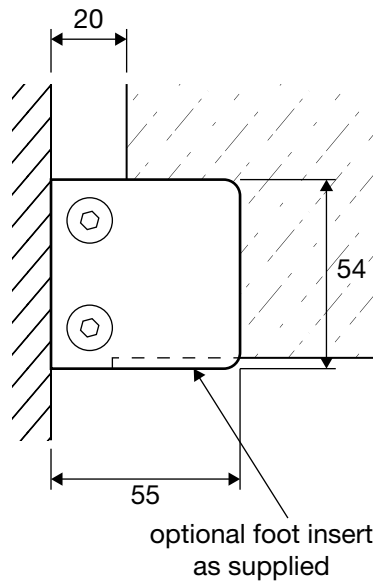

PRODUCT CODE/

GCR-200

PRODUCT TYPE/

**Glass D-Clamp Heavy Duty
 – Round**

TECHNICAL DETAILS/

- Glass D-Clamp Heavy Duty Round
- Fits 12mm glass
- To suit 50mm Round Post
- Includes rubber inserts

AVAILABLE FINISHES/

- Polished
- Satin

OPTION 1

OPTION 2

HOLE DETAIL
 (for optional pin)