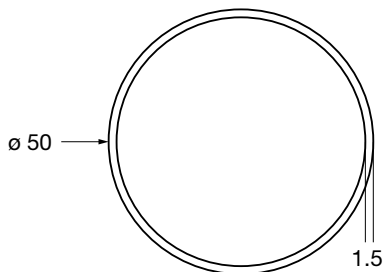

**PRODUCT CODE:**

TSR-38

**PRODUCT TYPE:**

38mm Tube Stainless Steel

**TECHNICAL DETAILS:**

- 38mm diameter
- Wall thickness 1.5mm
- 316 Stainless Steel

**AVAILABLE FINISHED:**

- Polished
- Satin

**PRODUCT CODE:**

TSR-50

**PRODUCT TYPE:**

50mm Tube Stainless Steel

**TECHNICAL DETAILS:**

- 50mm diameter
- Wall thickness 1.5mm
- 316 Stainless Steel

**AVAILABLE FINISHED:**

- Polished
- Satin