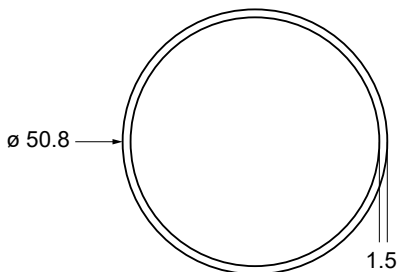

PRODUCT CODE:
TSR-38

PRODUCT TYPE:
38.1mm Tube Stainless Steel

TECHNICAL DETAILS:

- 38.1mm diameter
- Wall thickness 1.5mm
- 316 Stainless Steel

AVAILABLE FINISHED:

- Polished
- Satin

PRODUCT CODE:
TSR-50

PRODUCT TYPE:
50.8mm Tube Stainless Steel

TECHNICAL DETAILS:

- 50.8mm diameter
- Wall thickness 1.5mm
- 316 Stainless Steel

AVAILABLE FINISHED:

- Polished
- Satin