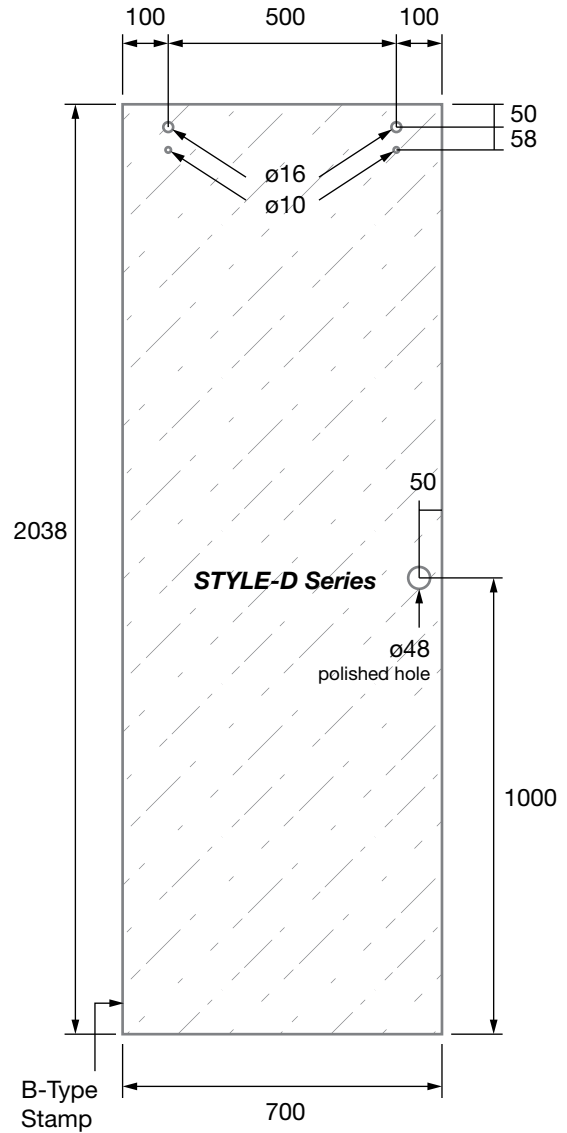

PRODUCT CODE:

STYLE-F

PRODUCT TYPE:

Sliding Shower Fixed Panel
 Style Series 2050mm

TECHNICAL DETAILS:

- Sliding Shower Fixed Panel 2050mm to suit Style Sliding Shower Series
- 10mm clear toughened glass
- 2mm radius corners
- Polished edges
- All measurements in millimetres

PRODUCT CODE:

STYLE-D

PRODUCT TYPE:

Sliding Shower Door Panel Style Series 2038mm

TECHNICAL DETAILS:

- Sliding Shower Door Panel 2038mm to suit Style Sliding Shower Series
- 10mm clear toughened glass
- 2mm radius corners
- Polished edges
- All measurements in millimetres