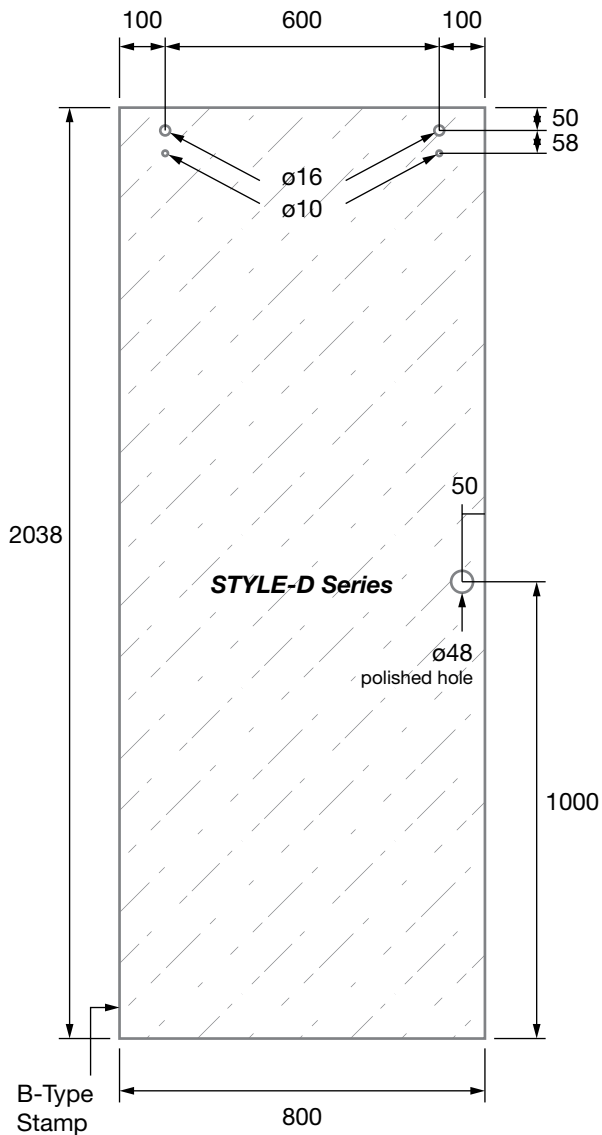

PRODUCT CODE:

STYLE-F

PRODUCT TYPE:

Sliding Shower Fixed Panel
 Style Series 2050mm

TECHNICAL DETAILS:

- Sliding Shower Fixed Panel 2050mm to suit Style Sliding Shower Series
- 10mm clear toughened glass
- 2mm radius corners
- Polished edges
- All measurements in millimetres

PRODUCT CODE:

STYLE-D

PRODUCT TYPE:

Sliding Shower Door Panel Style Series 2038mm

TECHNICAL DETAILS:

- Sliding Shower Door Panel 2038mm to suit Style Sliding Shower Series
- 10mm clear toughened glass
- 2mm radius corners
- Polished edges
- All measurements in millimetres