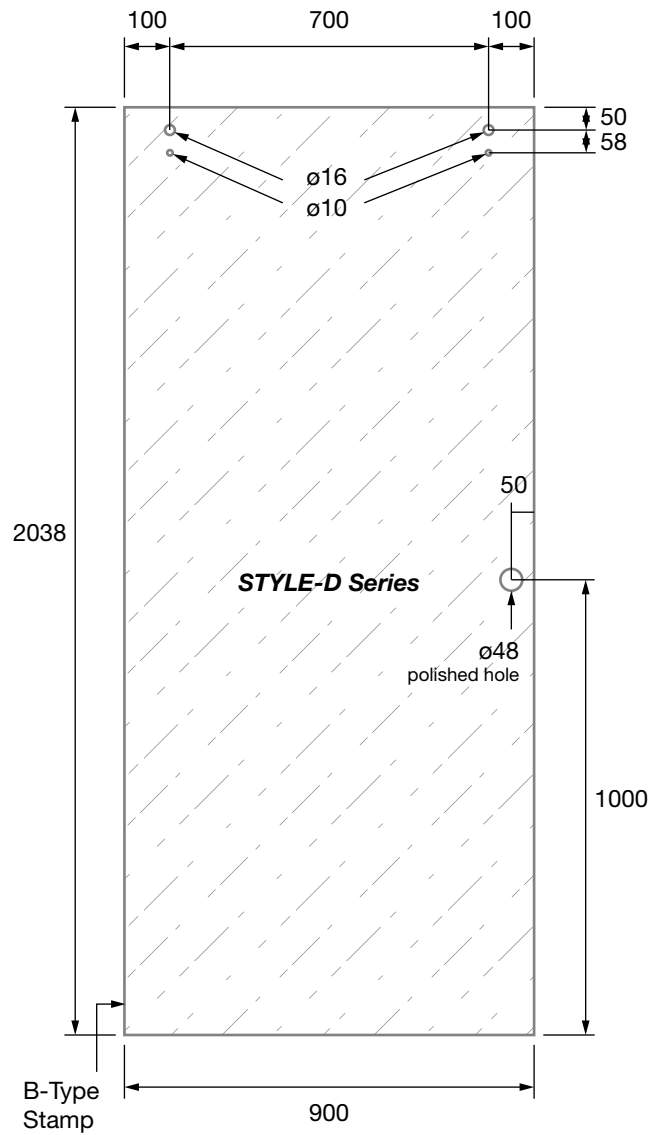

PRODUCT CODE:

STYLE-F

PRODUCT TYPE:

Sliding Shower Fixed Panel
 Style Series 2050mm

TECHNICAL DETAILS:

- Sliding Shower Fixed Panel 2050mm to suit Style Sliding Shower Series
- 10mm clear toughened glass
- 2mm radius corners
- Polished edges
- All measurements in millimetres

PRODUCT CODE:

STYLE-D

PRODUCT TYPE:

Sliding Shower Door Panel Style Series 2038mm

TECHNICAL DETAILS:

- Sliding Shower Door Panel 2038mm to suit Style Sliding Shower Series
- 10mm clear toughened glass
- 2mm radius corners
- Polished edges
- All measurements in millimetres