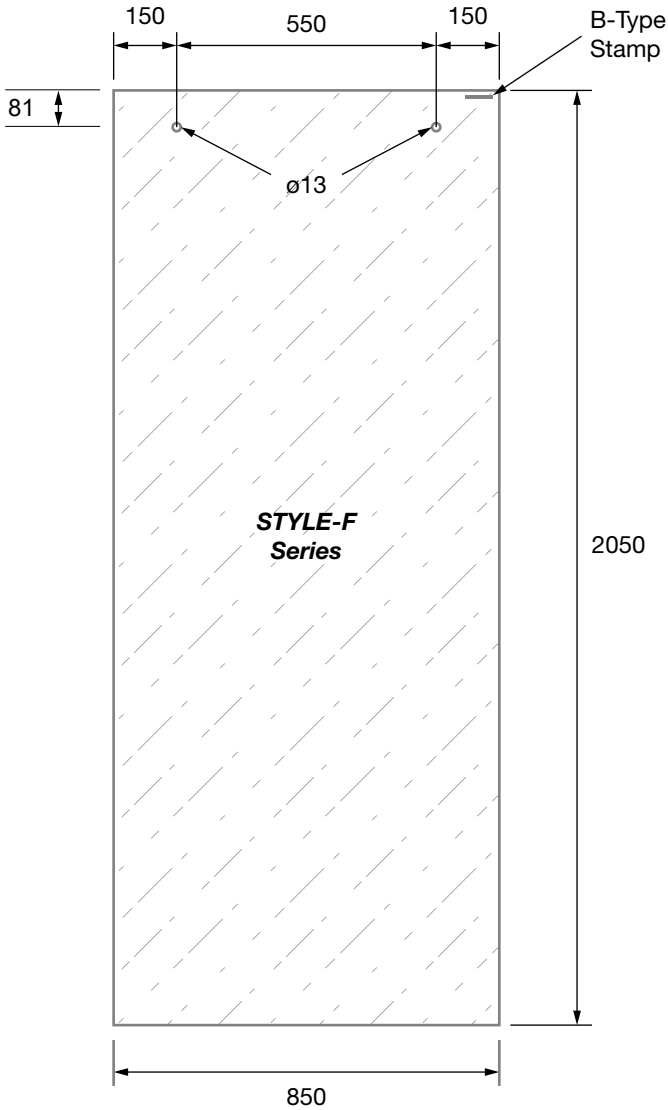

PRODUCT CODE:

STYLE-F

PRODUCT TYPE:

Sliding Shower Fixed Panel
 Style Series 2050mm

TECHNICAL DETAILS:

- Sliding Shower Fixed Panel 2050mm to suit Style Sliding Shower Series
- 10mm clear toughened glass
- 2mm radius corners
- Polished edges
- All measurements in millimetres

PRODUCT CODE:

STYLE-D

PRODUCT TYPE:

Sliding Shower Door Panel Style Series 2038mm

TECHNICAL DETAILS:

- Sliding Shower Door Panel 2038mm to suit Style Sliding Shower Series
- 10mm clear toughened glass
- 2mm radius corners
- Polished edges
- All measurements in millimetres