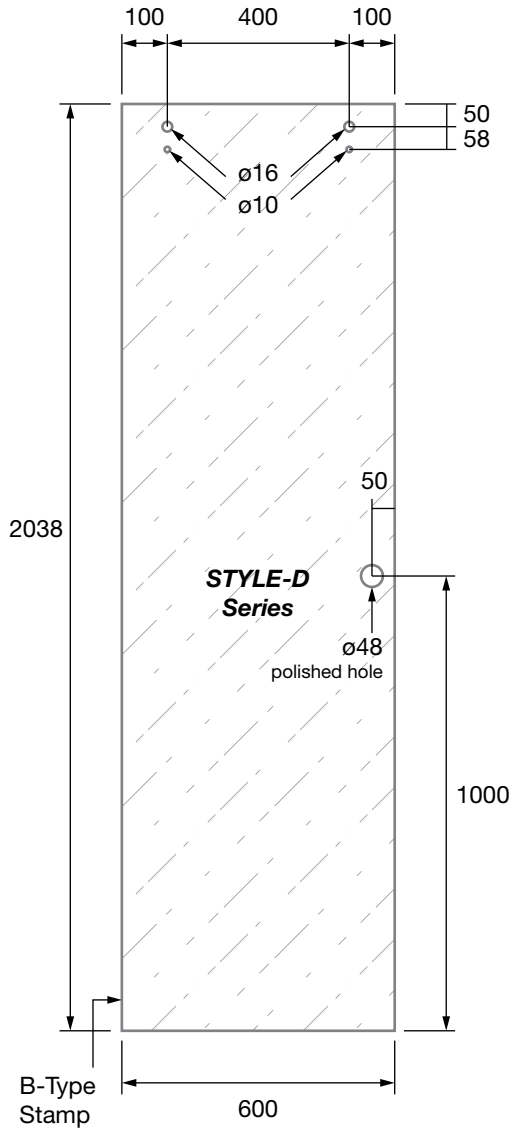

PRODUCT CODE:

STYLE-F

PRODUCT TYPE:

Sliding Shower Fixed Panel
 Style Series 2050mm

TECHNICAL DETAILS:

- Sliding Shower Fixed Panel 2050mm to suit Style Sliding Shower Series
- 10mm clear toughened glass
- 2mm radius corners
- Polished edges
- All measurements in millimetres

PRODUCT CODE:

STYLE-D

PRODUCT TYPE:

Sliding Shower Door Panel Style Series 2038mm

TECHNICAL DETAILS:

- Sliding Shower Door Panel 2038mm to suit Style Sliding Shower Series
- 10mm clear toughened glass
- 2mm radius corners
- Polished edges
- All measurements in millimetres