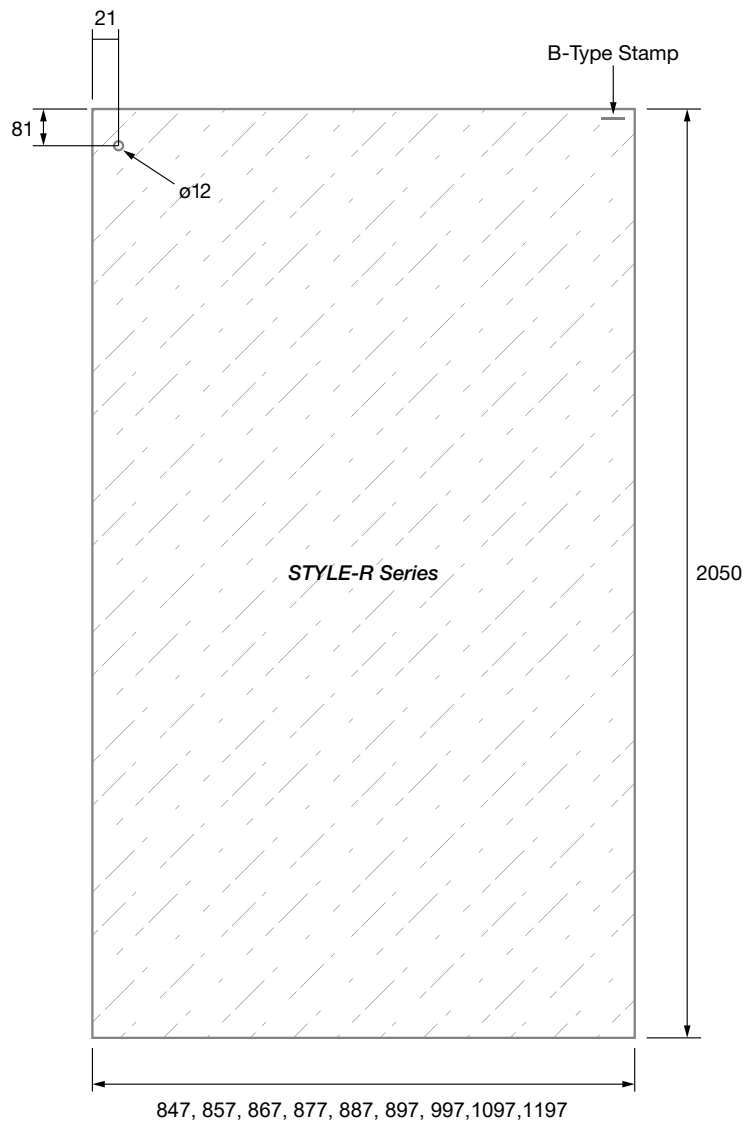

PRODUCT CODE:

STYLE-D

PRODUCT TYPE:

Sliding Shower Door Panel Style Series 2038mm

TECHNICAL DETAILS:

- Sliding Shower Door Panel 2038mm to suit Style Sliding Shower Series
- 10mm clear toughened glass
- 2mm radius corners
- Polished edges
- All measurements in millimetres

PRODUCT CODE:

STYLE-R

PRODUCT TYPE:

Sliding Shower Return Panel
Style Series 2050mm

TECHNICAL DETAILS:

- Sliding Shower Return Panel 2050mm to suit Style Sliding Shower Series
- 10mm clear toughened glass
- 2mm radius corners
- Polished edges
- All measurements in millimetres