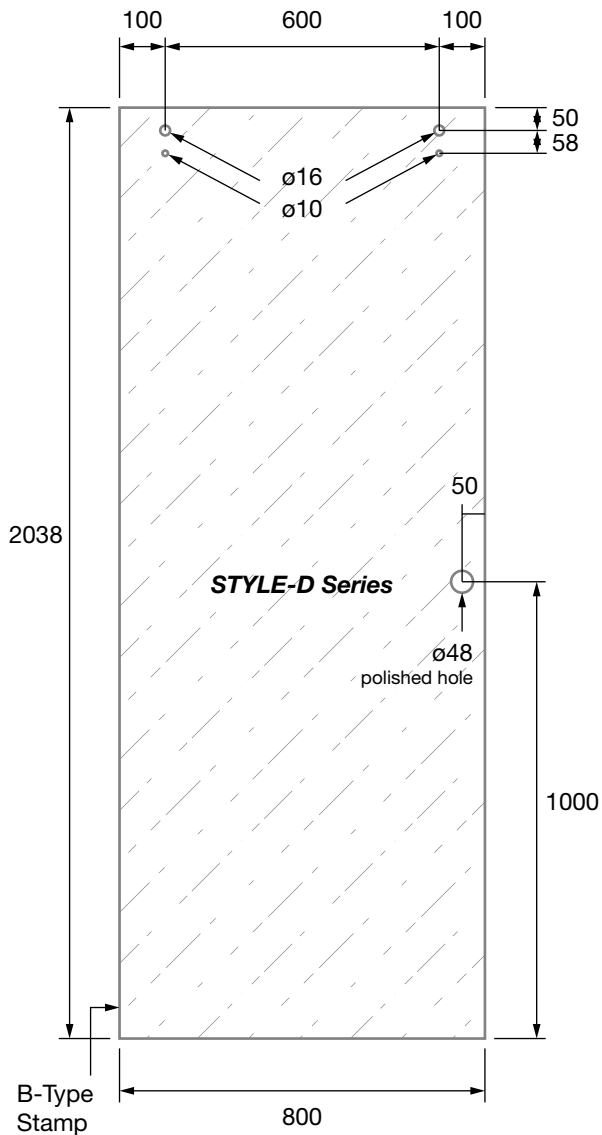

**PRODUCT CODE:**

**STYLE-D**

**PRODUCT TYPE:**

Sliding Shower Door Panel Style Series 2038mm

**TECHNICAL DETAILS:**

- Sliding Shower Door Panel 2038mm to suit Style Sliding Shower Series
- 10mm clear toughened glass
- 2mm radius corners
- Polished edges
- All measurements in millimetres