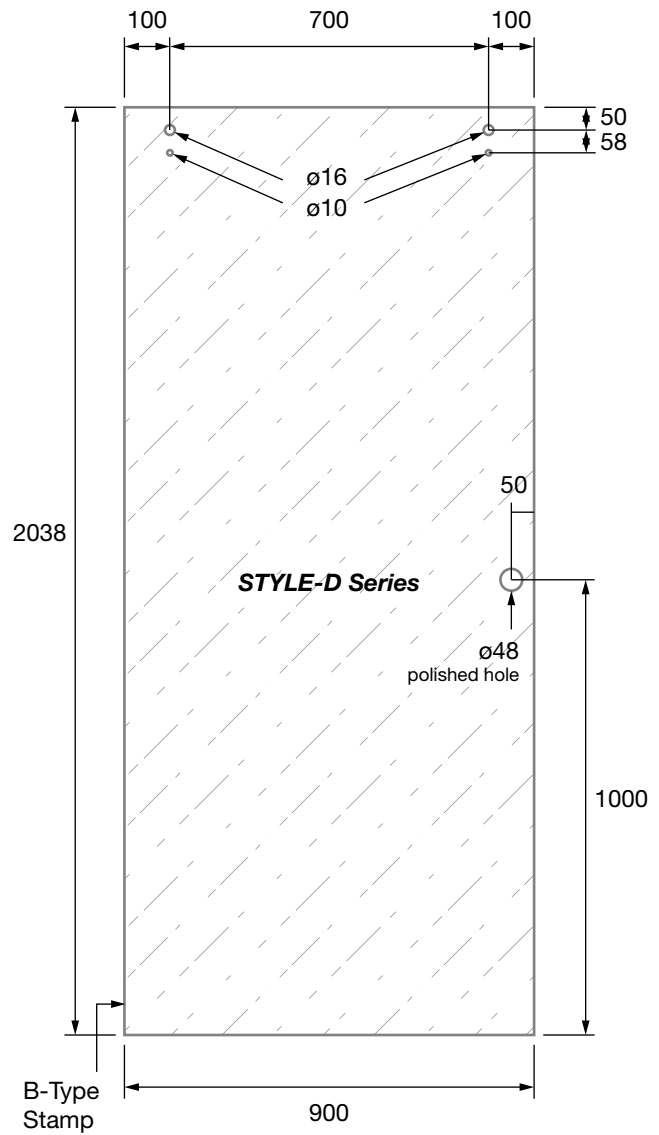

**PRODUCT CODE:**

**STYLE-D**

**PRODUCT TYPE:**

Sliding Shower Door Panel Style Series 2038mm

**TECHNICAL DETAILS:**

- Sliding Shower Door Panel 2038mm to suit Style Sliding Shower Series
- 10mm clear toughened glass
- 2mm radius corners
- Polished edges
- All measurements in millimetres