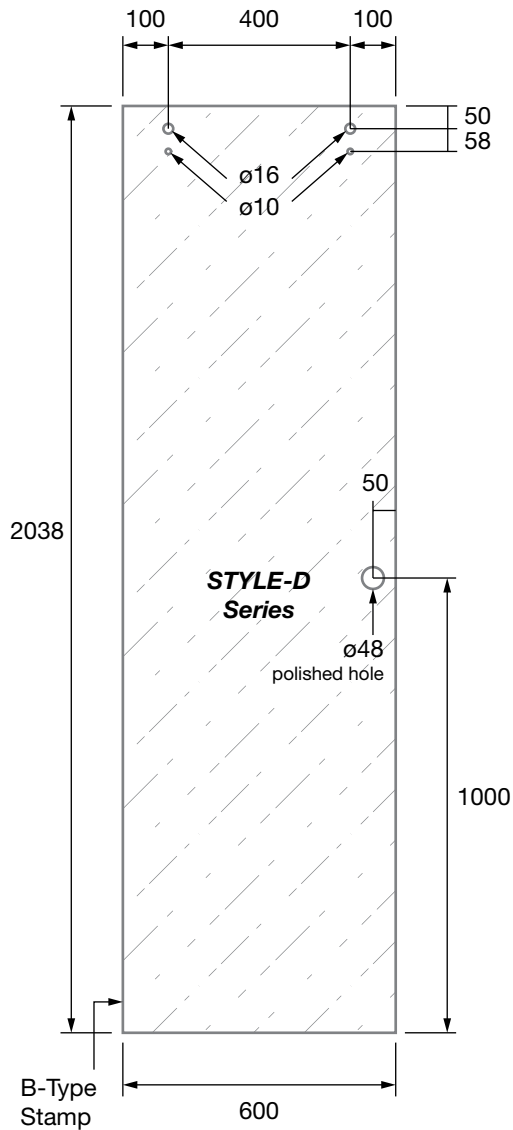

**PRODUCT CODE:**

**STYLE-D**

**PRODUCT TYPE:**

Sliding Shower Door Panel Style Series 2038mm

**TECHNICAL DETAILS:**

- Sliding Shower Door Panel 2038mm to suit Style Sliding Shower Series
- 10mm clear toughened glass
- 2mm radius corners
- Polished edges
- All measurements in millimetres