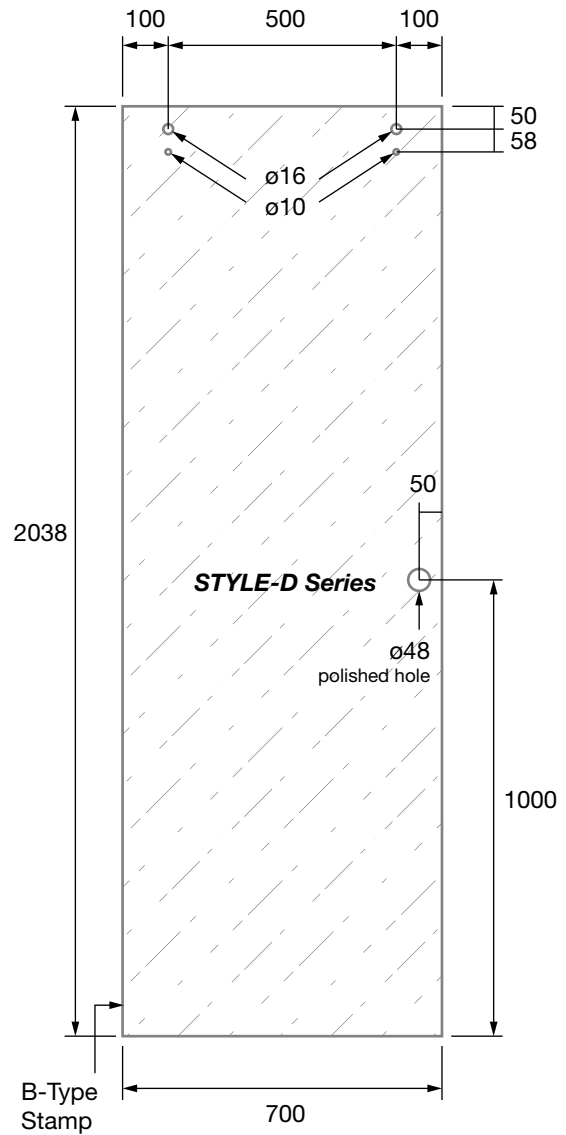

**PRODUCT CODE:**

**STYLE-D**

**PRODUCT TYPE:**

Sliding Shower Door Panel Style Series 2038mm

**TECHNICAL DETAILS:**

- Sliding Shower Door Panel 2038mm to suit Style Sliding Shower Series
- 10mm clear toughened glass
- 2mm radius corners
- Polished edges
- All measurements in millimetres