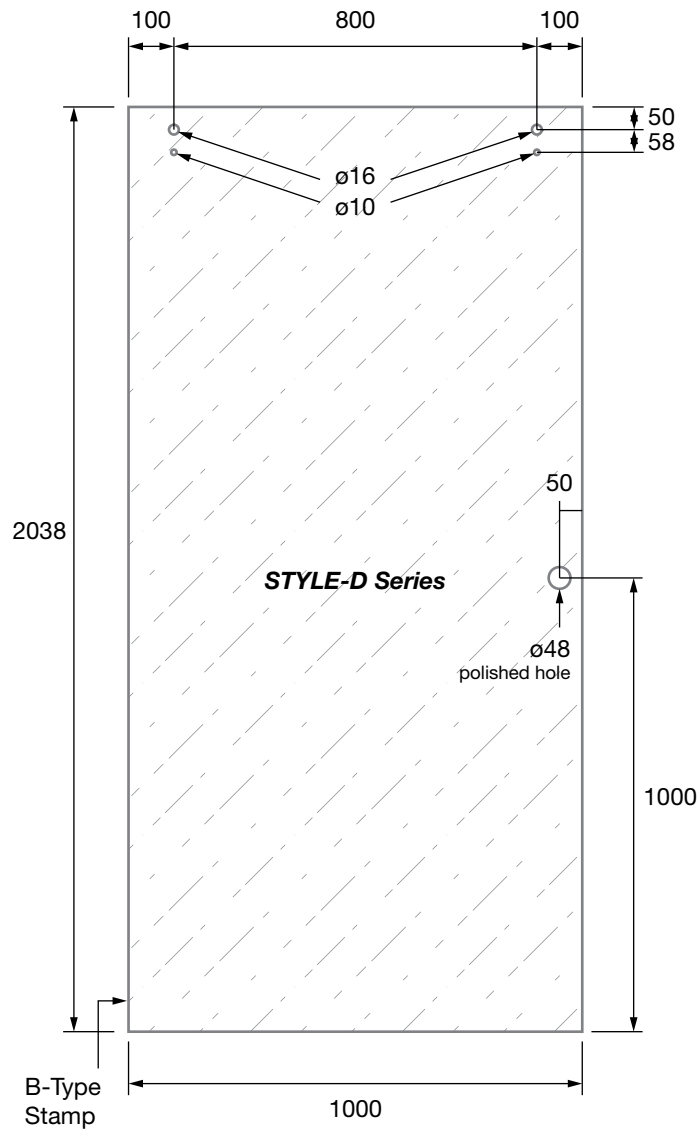

**PRODUCT CODE:**

**STYLE-D**

**PRODUCT TYPE:**

Sliding Shower Door Panel Style Series 2038mm

**TECHNICAL DETAILS:**

- Sliding Shower Door Panel 2038mm to suit Style Sliding Shower Series
- 10mm clear toughened glass
- 2mm radius corners
- Polished edges
- All measurements in millimetres