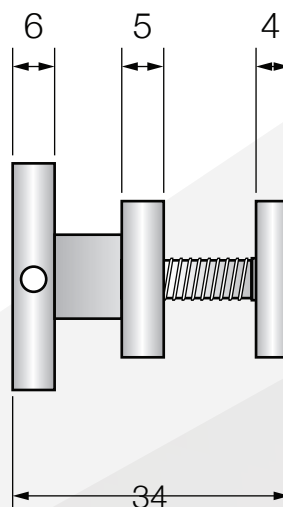

#### TECHNICAL DETAILS:

- Offset screws allow height adjustment of guides
- To suit 10mm glass
- To suit 10mm hole
- 304 Stainless steel

#### TECHNICAL DETAILS:

- To suit 10mm glass
- To Style Series rail hole
- 304 Stainless Steel