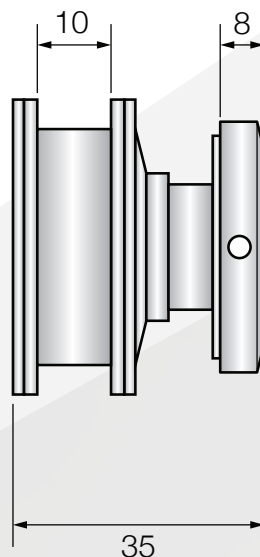

- 2 x Door Upper Rollers
- Brushed Gun Metal

PRODUCT CODE:

**STYLE-01-BR**

PRODUCT TYPE:

- 2 x Door Upper Rollers
- Brushed Brass

TECHNICAL DETAILS:

- To suit 10mm glass
- To suit 18mm hole
- 304 Stainless Steel