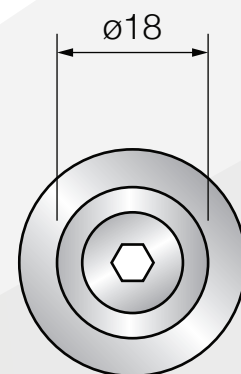

TECHNICAL DETAILS:

- To suit 10mm glass
- To Style Series rail hole
- 304 Stainless Steel