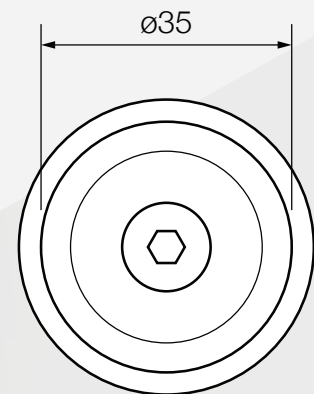

- 2 x Door Upper Rollers
- Brushed Gun Metal

PRODUCT CODE:

**STYLE-01-BR**

PRODUCT TYPE:

- 2 x Door Upper Rollers
- Brushed Brass

TECHNICAL DETAILS:

- To suit 10mm glass
- To suit 18mm hole
- 304 Stainless Steel