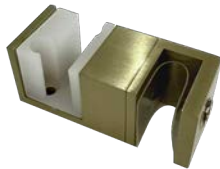

PRODUCT CODE:
STYLE-08-G

1. PRODUCT TYPE:
2. 1 x Floor Guide
   - Brushed Gold