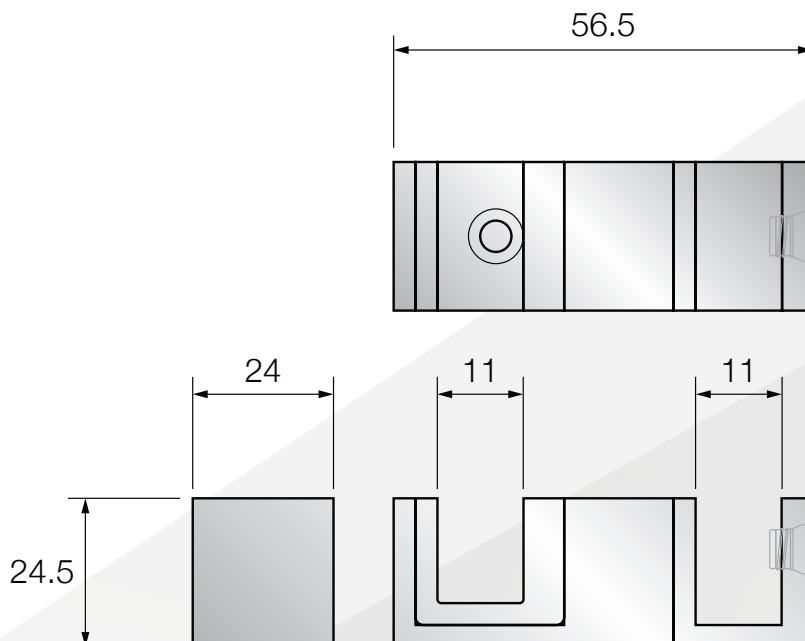

STYLE HARDWARE

Sliding Shower Screen Kit

PRODUCT CODE:
STYLE-08-P

1. PRODUCT TYPE:
2. 1 x Floor Guide
   - POLISH FINISH (Chrome)

PRODUCT CODE:
STYLE-08-BN

1. PRODUCT TYPE:
2. 1 x Floor Guide
   - Brushed Nickel

PRODUCT CODE:
STYLE-08-B

1. PRODUCT TYPE:
2. 1 x Floor Guide
   - Matte Black

PRODUCT CODE:
STYLE-08-BC

1. PRODUCT TYPE:
2. 1 x Floor Guide
   - Brushed Copper

PRODUCT CODE:
STYLE-08-G

1. PRODUCT TYPE:
2. 1 x Floor Guide
   - Brushed Gold

PRODUCT CODE:
STYLE-08-GM

1. PRODUCT TYPE:
2. 1 x Floor Guide
   - Brushed Gun Metal

PRODUCT CODE:
STYLE-08-BR

1. PRODUCT TYPE:
2. 1 x Floor Guide
   - Brushed Brass

TECHNICAL DETAILS:

- To suit 10mm glass
- 304 Stainless Steel