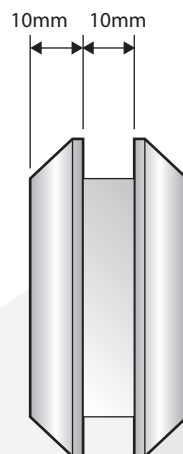

- 2 x Door Upper Rollers
- Brushed Copper

PRODUCT CODE:

**STYLE-01-G**

PRODUCT TYPE:

- 2 x Door Upper Rollers
- Brushed Gold

PRODUCT CODE:

**STYLE-01-GM**

PRODUCT TYPE:

## STYLE HARDWARE

- 1 x Recessed Round Handle
- Matte Black

PRODUCT CODE:

**STYLE-14-BR**

PRODUCT TYPE:

- 1 x Recessed Round Handle
- Brushed Brass

PRODUCT CODE:

**STYLE-14-S**

PRODUCT TYPE:

#### TECHNICAL DETAILS:

- Shower Hole Handle
- To suit 10mm toughened glass
- 60mm diameter