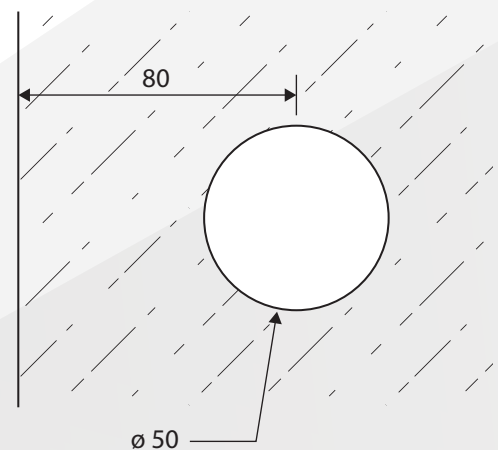

TECHNICAL DETAILS:

- Shower Hole Handle
- To suit 10mm toughened glass
- 60mm diameter