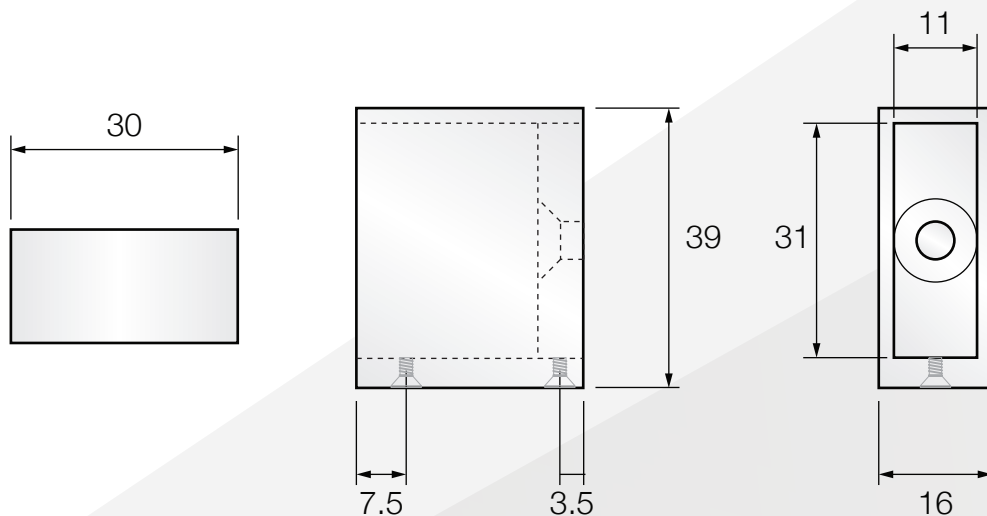

TECHNICAL DETAILS:

- To Style Series Rail
- 304 Stainless Steel