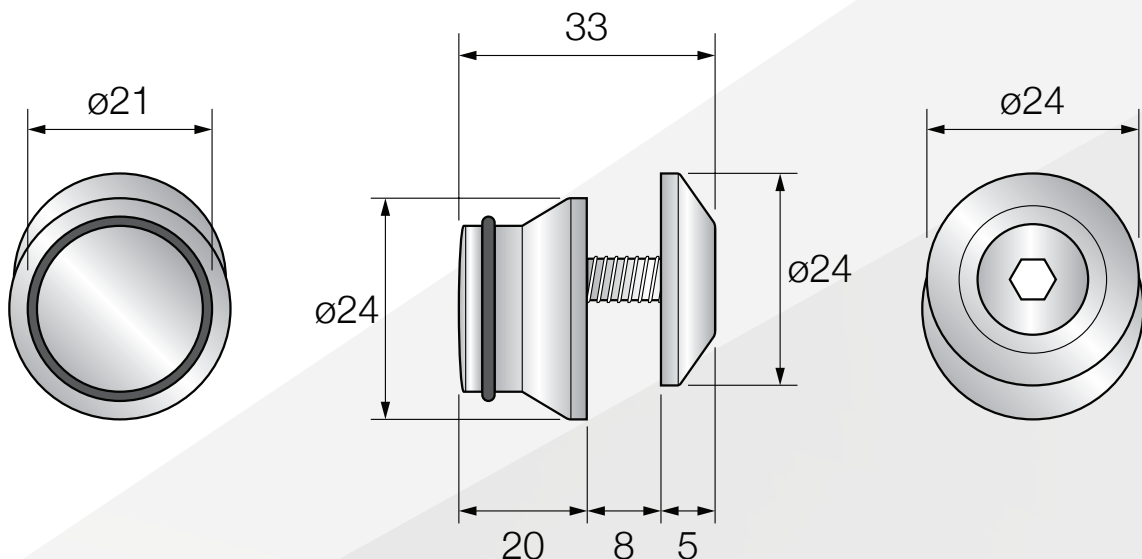

#### TECHNICAL DETAILS:

- Offset screws allow height adjustment of guides
- To suit 10mm glass
- To suit 10mm hole
- 304 Stainless steel