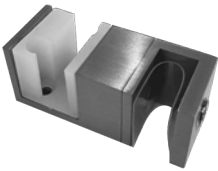

STYLE HARDWARE

Sliding Shower Screen Kit

PRODUCT CODE:
STYLE-08-P

1. PRODUCT TYPE:
2. 1 x Floor Guide
   - POLISH FINISH (Chrome)