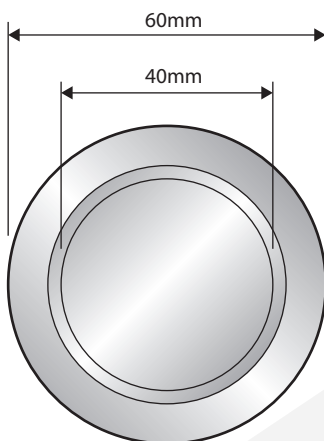

- 2 x Door Upper Rollers
- Brushed Copper

PRODUCT CODE:

**STYLE-01-G**

PRODUCT TYPE:

- 2 x Door Upper Rollers
- Brushed Gold

PRODUCT CODE:

**STYLE-01-GM**

PRODUCT TYPE:

- 1 x Recessed Round Handle
- Matte Black

PRODUCT CODE:

**STYLE-14-BR**

PRODUCT TYPE:

- 1 x Recessed Round Handle
- Brushed Brass

PRODUCT CODE:

**STYLE-14-S**

PRODUCT TYPE:

#### TECHNICAL DETAILS:

- Shower Hole Handle
- To suit 10mm toughened glass
- 60mm diameter