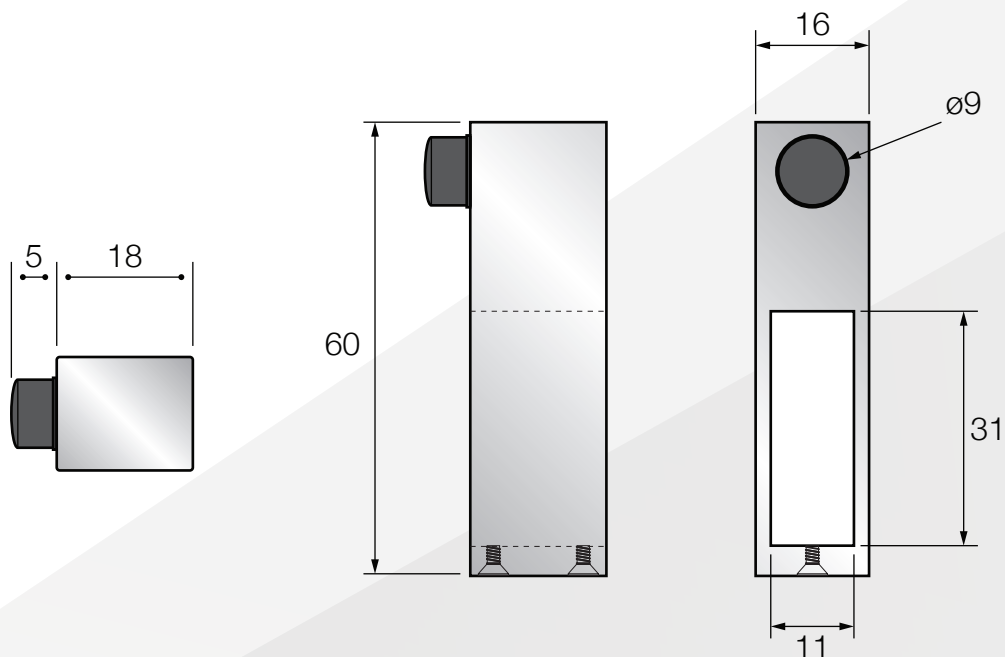

TECHNICAL DETAILS:

- To Style Series Rail
- 304 Stainless Steel