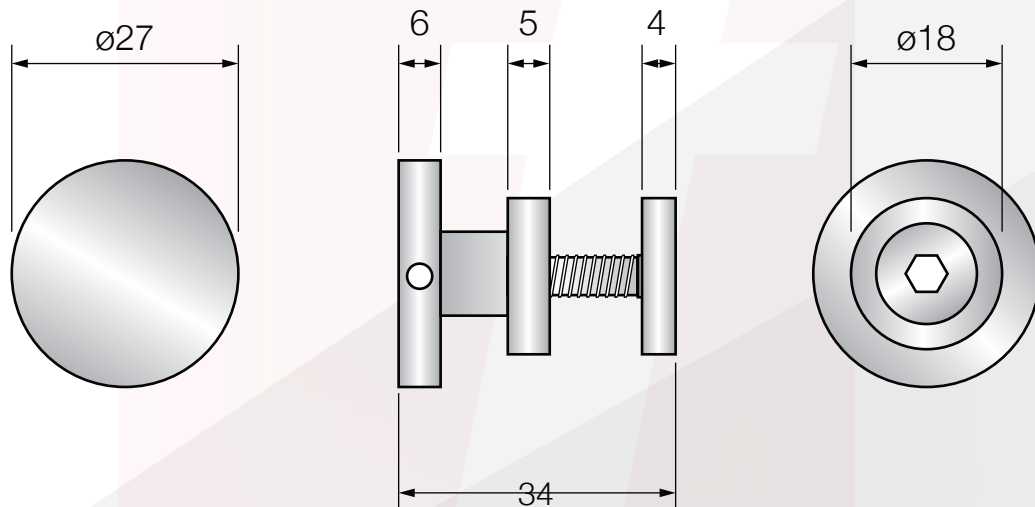

- 2 x Fixed Panel Rail Connector
- Brushed Nickel

TECHNICAL DETAILS:

- To suit 10mm glass
- To Style Series rail hole
- 304 Stainless Steel

STYLE HARDWARE

Sliding Shower Screen Kit

PRODUCT CODE:

STYLE-04-P

PRODUCT TYPE: