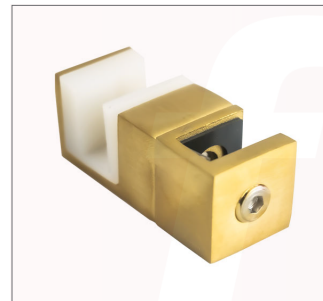

PRODUCT TYPE:

- 2 x Door Upper Rollers
- Brushed Brass

PRODUCT CODE:

STYLE-01-S

PRODUCT TYPE:

- 2 x Door Upper Rollers
- Brushed Nickel

TECHNICAL DETAILS:

- To suit 10mm glass
- To suit 18mm hole
- 304 Stainless Steel

PRODUCT CODE:

STYLE-14-S

PRODUCT TYPE:

- 1 x Recessed Round Handle
- Brushed Nickel

TECHNICAL DETAILS:

- Shower Hole Handle
- To suit 10mm toughened glass
- 60mm diameter

STYLE HARDWARE

Sliding Shower Screen Kit

PRODUCT CODE:

STYLE-08-BR

PRODUCT TYPE:

- 1 x Floor Guide
- Brushed Brass

PRODUCT CODE:

STYLE-08-S

PRODUCT TYPE:

- 1 x Floor Guide
- Brushed Nickel

TECHNICAL DETAILS:

- To suit 10mm glass
- 304 Stainless Steel