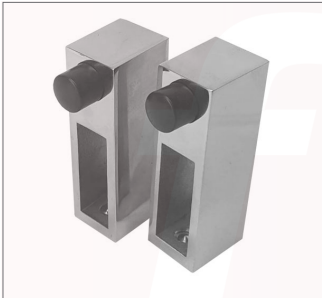

PRODUCT CODE:

STYLE-05-BR

PRODUCT TYPE:

- 2 x Stoppers
- Brushed Brass

PRODUCT CODE:

STYLE-05-S

PRODUCT TYPE:

- 2 x Stoppers
- Brushed Nickel

TECHNICAL DETAILS:

- To Style Series Rail
- 304 Stainless Steel

STYLE HARDWARE

Sliding Shower Screen Kit

PRODUCT CODE:

STYLE-14-P

PRODUCT TYPE:

- 1 x Recessed Round Handle
- POLISH FINISH (Chrome)