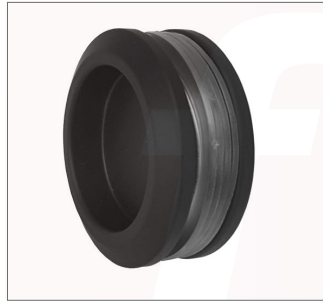

PRODUCT TYPE:

- 2 x Door Upper Rollers
- Brushed Brass

PRODUCT CODE:

STYLE-01-S

PRODUCT TYPE:

- 2 x Door Upper Rollers
- Brushed Nickel

TECHNICAL DETAILS:

- To suit 10mm glass
- To suit 18mm hole
- 304 Stainless Steel

TECHNICAL DETAILS:

- To Style Series Rail
- 304 Stainless Steel

STYLE HARDWARE

Sliding Shower Screen Kit

PRODUCT CODE:

STYLE-14-P

PRODUCT TYPE:

- 1 x Recessed Round Handle
- POLISH FINISH (Chrome)

PRODUCT CODE:

STYLE-14-B

PRODUCT TYPE:

- 1 x Recessed Round Handle
- Matte Black

PRODUCT CODE:

STYLE-14-BR

PRODUCT TYPE:

- 1 x Recessed Round Handle
- Brushed Brass

PRODUCT CODE:

STYLE-14-S

PRODUCT TYPE:

- 1 x Recessed Round Handle
- Brushed Nickel

TECHNICAL DETAILS:

- Shower Hole Handle
- To suit 10mm toughened glass
- 60mm diameter

STYLE HARDWARE

Sliding Shower Screen Kit