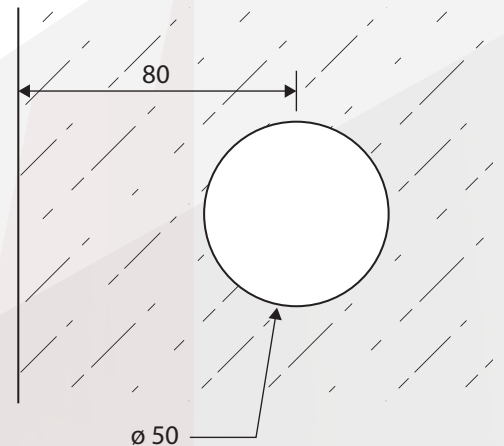

PRODUCT CODE:

STYLE-14-S

PRODUCT TYPE:

- 1 x Recessed Round Handle
- Brushed Nickel

TECHNICAL DETAILS:

- Shower Hole Handle
- To suit 10mm toughened glass
- 60mm diameter

STYLE HARDWARE

Sliding Shower Screen Kit