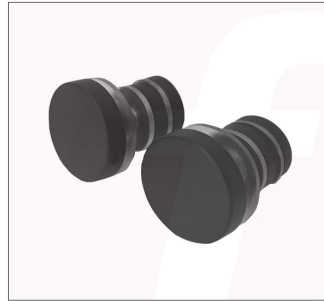

PRODUCT TYPE:

- 2 x Door Upper Rollers
- Brushed Brass

PRODUCT CODE:

STYLE-01-S

PRODUCT TYPE:

- 2 x Door Upper Rollers
- Brushed Nickel

TECHNICAL DETAILS:

- To suit 10mm glass
- To suit 18mm hole
- 304 Stainless Steel

PRODUCT TYPE:

- 22 x Door Stabiliser Guides
- Brushed Nickel

TECHNICAL DETAILS:

- Offset screws allow height adjustment of guides
- To suit 10mm glass
- To suit 10mm hole
- 304 Stainless steel

STYLE HARDWARE

Sliding Shower Screen Kit

PRODUCT CODE:

STYLE-03-P

PRODUCT TYPE:

- 2 x Fixed Panel Rail Connector
- POLISH FINISH (Chrome)

PRODUCT CODE:

STYLE-03-B

PRODUCT TYPE:

- 2 x Fixed Panel Rail Connector
- Matte Black

PRODUCT CODE:

STYLE-03-BR

PRODUCT TYPE:

- 2 x Fixed Panel Rail Connector
- Brushed Brass

PRODUCT CODE:

STYLE-03-S

PRODUCT TYPE: