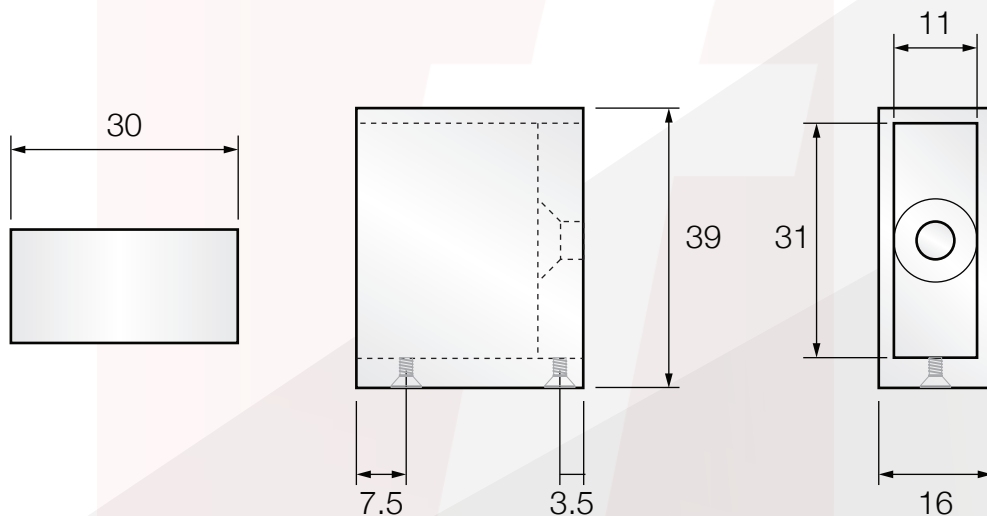

- 2 x Wall Brackets
- Brushed Brass

PRODUCT CODE:

STYLE-04 -S

PRODUCT TYPE:

- 2 x Wall Brackets
- Brushed Nickel

TECHNICAL DETAILS:

- To Style Series Rail
- 304 Stainless Steel

STYLE HARDWARE Sliding Shower Screen Kit