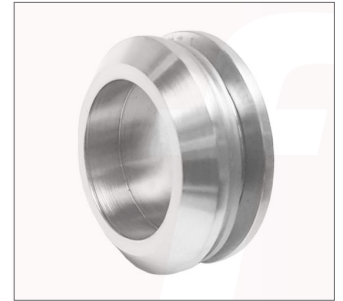

TECHNICAL DETAILS:

- To Style Series Rail
- 304 Stainless Steel

STYLE HARDWARE

Sliding Shower Screen Kit

PRODUCT CODE:

STYLE-14-P

PRODUCT TYPE:

- 1 x Recessed Round Handle
- POLISH FINISH (Chrome)

PRODUCT CODE:

STYLE-14-B

PRODUCT TYPE:

- 1 x Recessed Round Handle
- Matte Black

PRODUCT CODE:

STYLE-14-BR

PRODUCT TYPE:

- 1 x Recessed Round Handle
- Brushed Brass

PRODUCT CODE:

STYLE-14-S

PRODUCT TYPE:

- 1 x Recessed Round Handle
- Brushed Nickel

TECHNICAL DETAILS:

- Shower Hole Handle
- To suit 10mm toughened glass
- 60mm diameter

STYLE HARDWARE

Sliding Shower Screen Kit