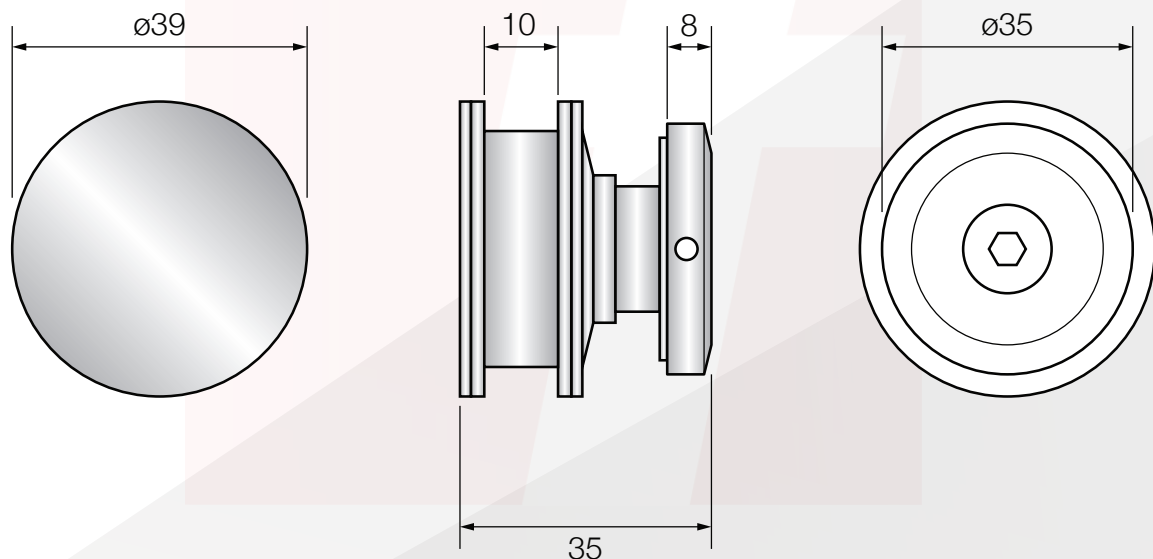

PRODUCT TYPE:

- 2 x Door Upper Rollers
- Brushed Brass

PRODUCT CODE:

STYLE-01-S

PRODUCT TYPE:

- 2 x Door Upper Rollers
- Brushed Nickel

TECHNICAL DETAILS:

- To suit 10mm glass
- To suit 18mm hole
- 304 Stainless Steel