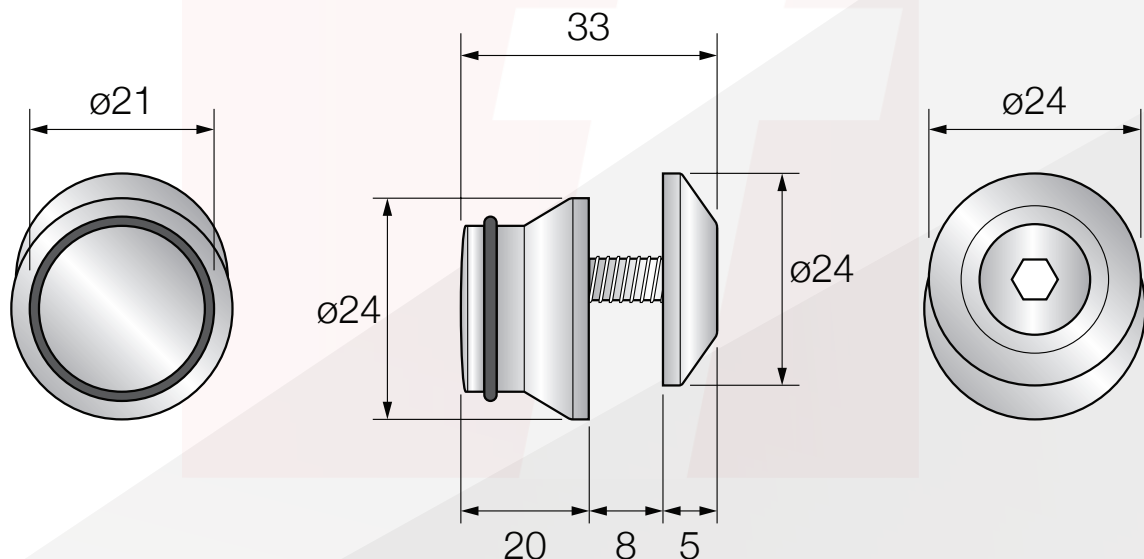

PRODUCT TYPE:

- 22 x Door Stabiliser Guides
- Brushed Nickel

TECHNICAL DETAILS:

- Offset screws allow height adjustment of guides
- To suit 10mm glass
- To suit 10mm hole
- 304 Stainless steel

STYLE HARDWARE