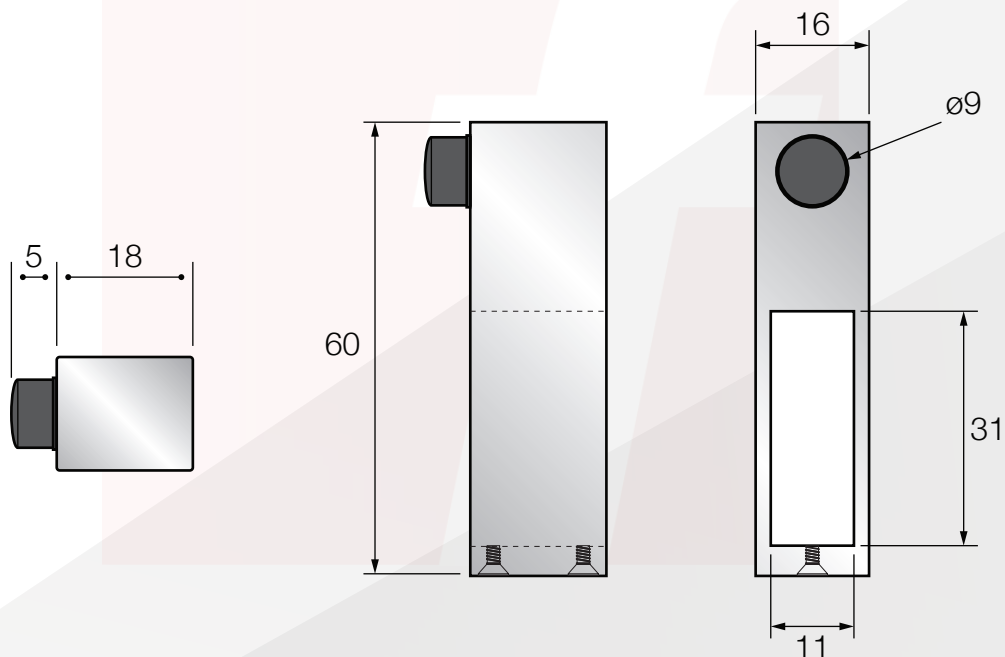

TECHNICAL DETAILS:

- To Style Series Rail
- 304 Stainless Steel