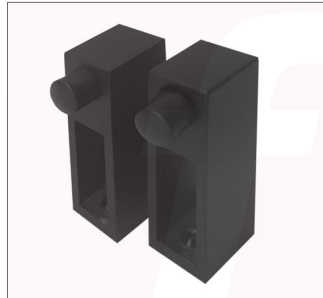

PRODUCT CODE:

STYLE-05-BR

PRODUCT TYPE:

- 2 x Stoppers
- Brushed Brass

PRODUCT CODE:

STYLE-05-S

PRODUCT TYPE:

- 2 x Stoppers
- Brushed Nickel