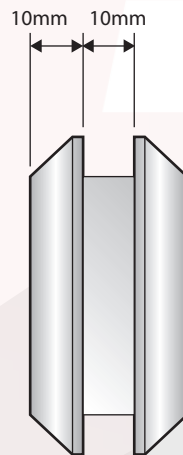

TECHNICAL DETAILS:

- To Style Series Rail
- 304 Stainless Steel

STYLE HARDWARE

Sliding Shower Screen Kit

PRODUCT CODE:

STYLE-14-P

PRODUCT TYPE:

- 1 x Recessed Round Handle
- POLISH FINISH (Chrome)

PRODUCT CODE:

STYLE-14-B

PRODUCT TYPE:

- 1 x Recessed Round Handle
- Matte Black

PRODUCT CODE:

STYLE-14-BR

PRODUCT TYPE:

- 1 x Recessed Round Handle
- Brushed Brass

PRODUCT CODE:

STYLE-14-S

PRODUCT TYPE:

- 1 x Recessed Round Handle
- Brushed Nickel

TECHNICAL DETAILS:

- Shower Hole Handle
- To suit 10mm toughened glass
- 60mm diameter

STYLE HARDWARE

Sliding Shower Screen Kit

TECHNICAL DETAILS:

- To suit 10mm glass
- 304 Stainless Steel