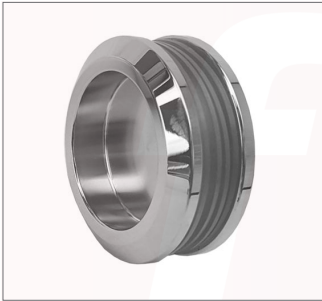

TECHNICAL DETAILS:

- To Style Series Rail
- 304 Stainless Steel

STYLE HARDWARE

Sliding Shower Screen Kit

PRODUCT CODE:

STYLE-14-P

PRODUCT TYPE:

- 1 x Recessed Round Handle
- POLISH FINISH (Chrome)

PRODUCT CODE:

STYLE-14-B

PRODUCT TYPE:

- 1 x Recessed Round Handle
- Matte Black

PRODUCT CODE:

STYLE-14-BR

PRODUCT TYPE:

- 1 x Recessed Round Handle
- Brushed Brass

PRODUCT CODE:

STYLE-14-S

PRODUCT TYPE:

- 1 x Recessed Round Handle
- Brushed Nickel

TECHNICAL DETAILS:

- Shower Hole Handle
- To suit 10mm toughened glass
- 60mm diameter

STYLE HARDWARE

Sliding Shower Screen Kit