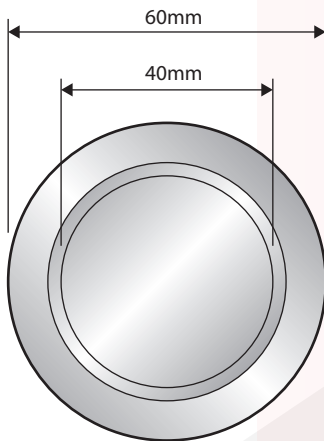

TECHNICAL DETAILS:

- To Style Series Rail
- 304 Stainless Steel

STYLE HARDWARE

Sliding Shower Screen Kit

PRODUCT CODE:

STYLE-14-P

PRODUCT TYPE:

- 1 x Recessed Round Handle
- POLISH FINISH (Chrome)

PRODUCT CODE:

STYLE-14-S

PRODUCT TYPE:

- 1 x Recessed Round Handle
- Brushed Nickel

TECHNICAL DETAILS:

- Shower Hole Handle
- To suit 10mm toughened glass
- 60mm diameter

STYLE HARDWARE

Sliding Shower Screen Kit

TECHNICAL DETAILS:

- To suit 10mm glass
- 304 Stainless Steel