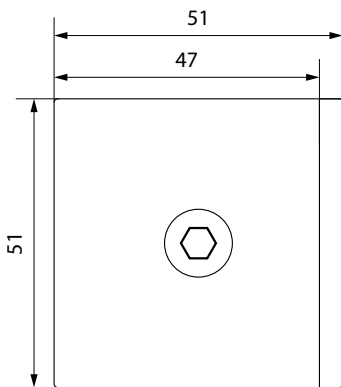

GLASS TO WALL/FLOOR 90 BRACKET Square Series

TECHNICAL DETAILS:

- Mechanical fixing of glass to wall
- L plate offsets wall fixing (SS304 wall fixing screw included)
- Useful when fitting glass close to a corner
- Suitable for 10mm glass
- Material : Solid Brass
- Finishes : Chrome Plated, Brushed Electroplated. PVD coated

AVAILABLE FINISHING:

- **BRUSHED BRASS**

SIDE VIEW

TOP VIEW