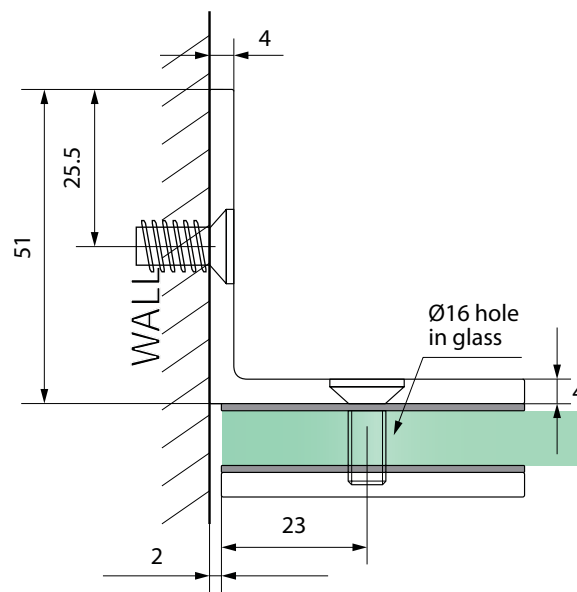

## GLASS TO WALL/FLOOR 90 BRACKET Square Series

TECHNICAL DETAILS:

- Mechanical fixing of glass to wall
- L plate offsets wall fixing (SS304 wall fixing screw included)
- Useful when fitting glass close to a corner
- Suitable for 10mm glass
- Material : Solid Brass
- Finishes : Chrome Plated, Brushed Electroplated. PVD coated

AVAILABLE FINISHING:

- **BRUSHED BRASS**

SIDE VIEW

TOP VIEW

GLASS HOLE DETAIL