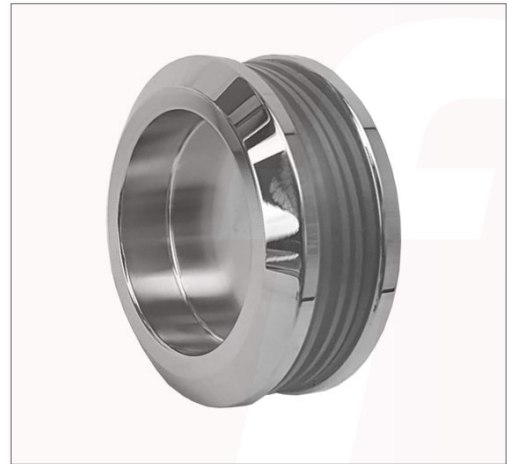

## STYLE HARDWARE Round Handle

PRODUCT CODE:

**STYLE-14-P**

PRODUCT TYPE:

- Recessed Round Handle
- POLISH FINISH ( Chrome )

### TECHNICAL DETAILS:

- Shower Hole Handle
- To suit 10mm toughened glass
- 60mm diameter