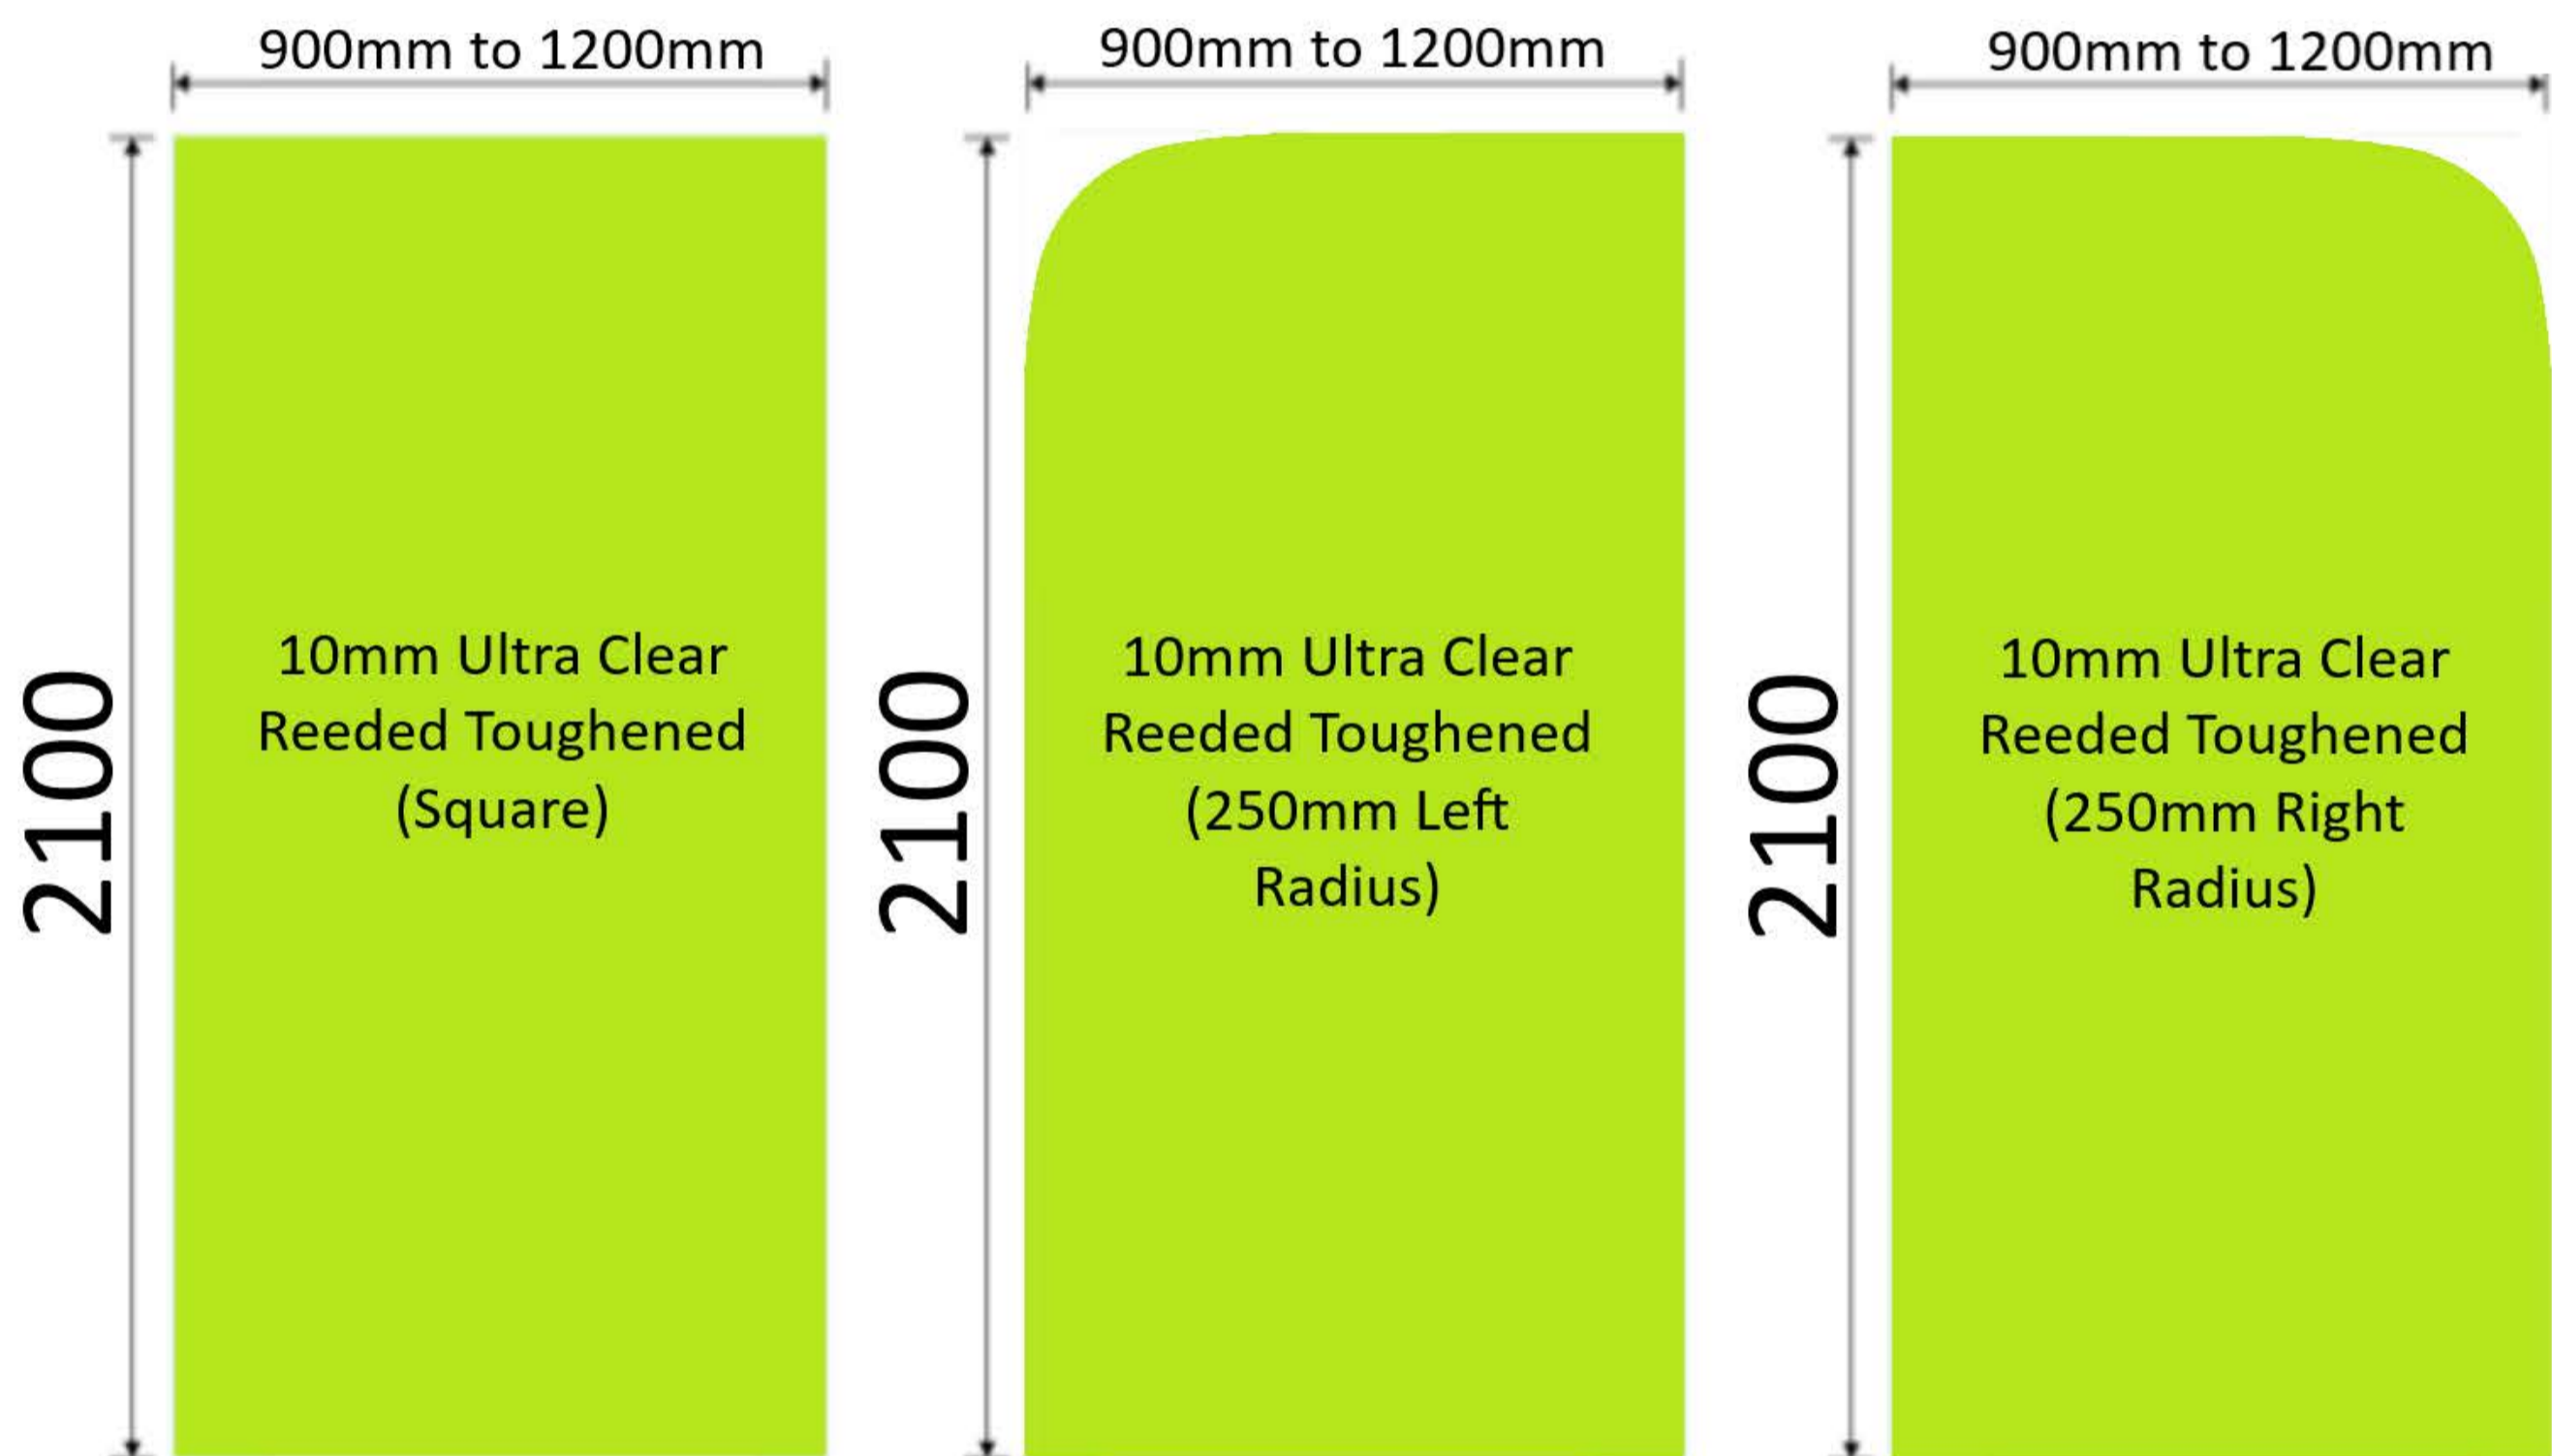

Available Sizes

Height Width

2100 x 900
2100 x 1000
2100 x 1100
2100 x 1200

PRODUCT CODE:

REED Series

TECHNICAL DETAILS:

- Shower Fixed Panel 2100 (No Holes)
- 10mm Ultra Clear Toughened Reeded Glass
- R2 Radius Corners, Polished Edges
- Comply to AS/NZS 2208:1996
- All measurements in millimeters