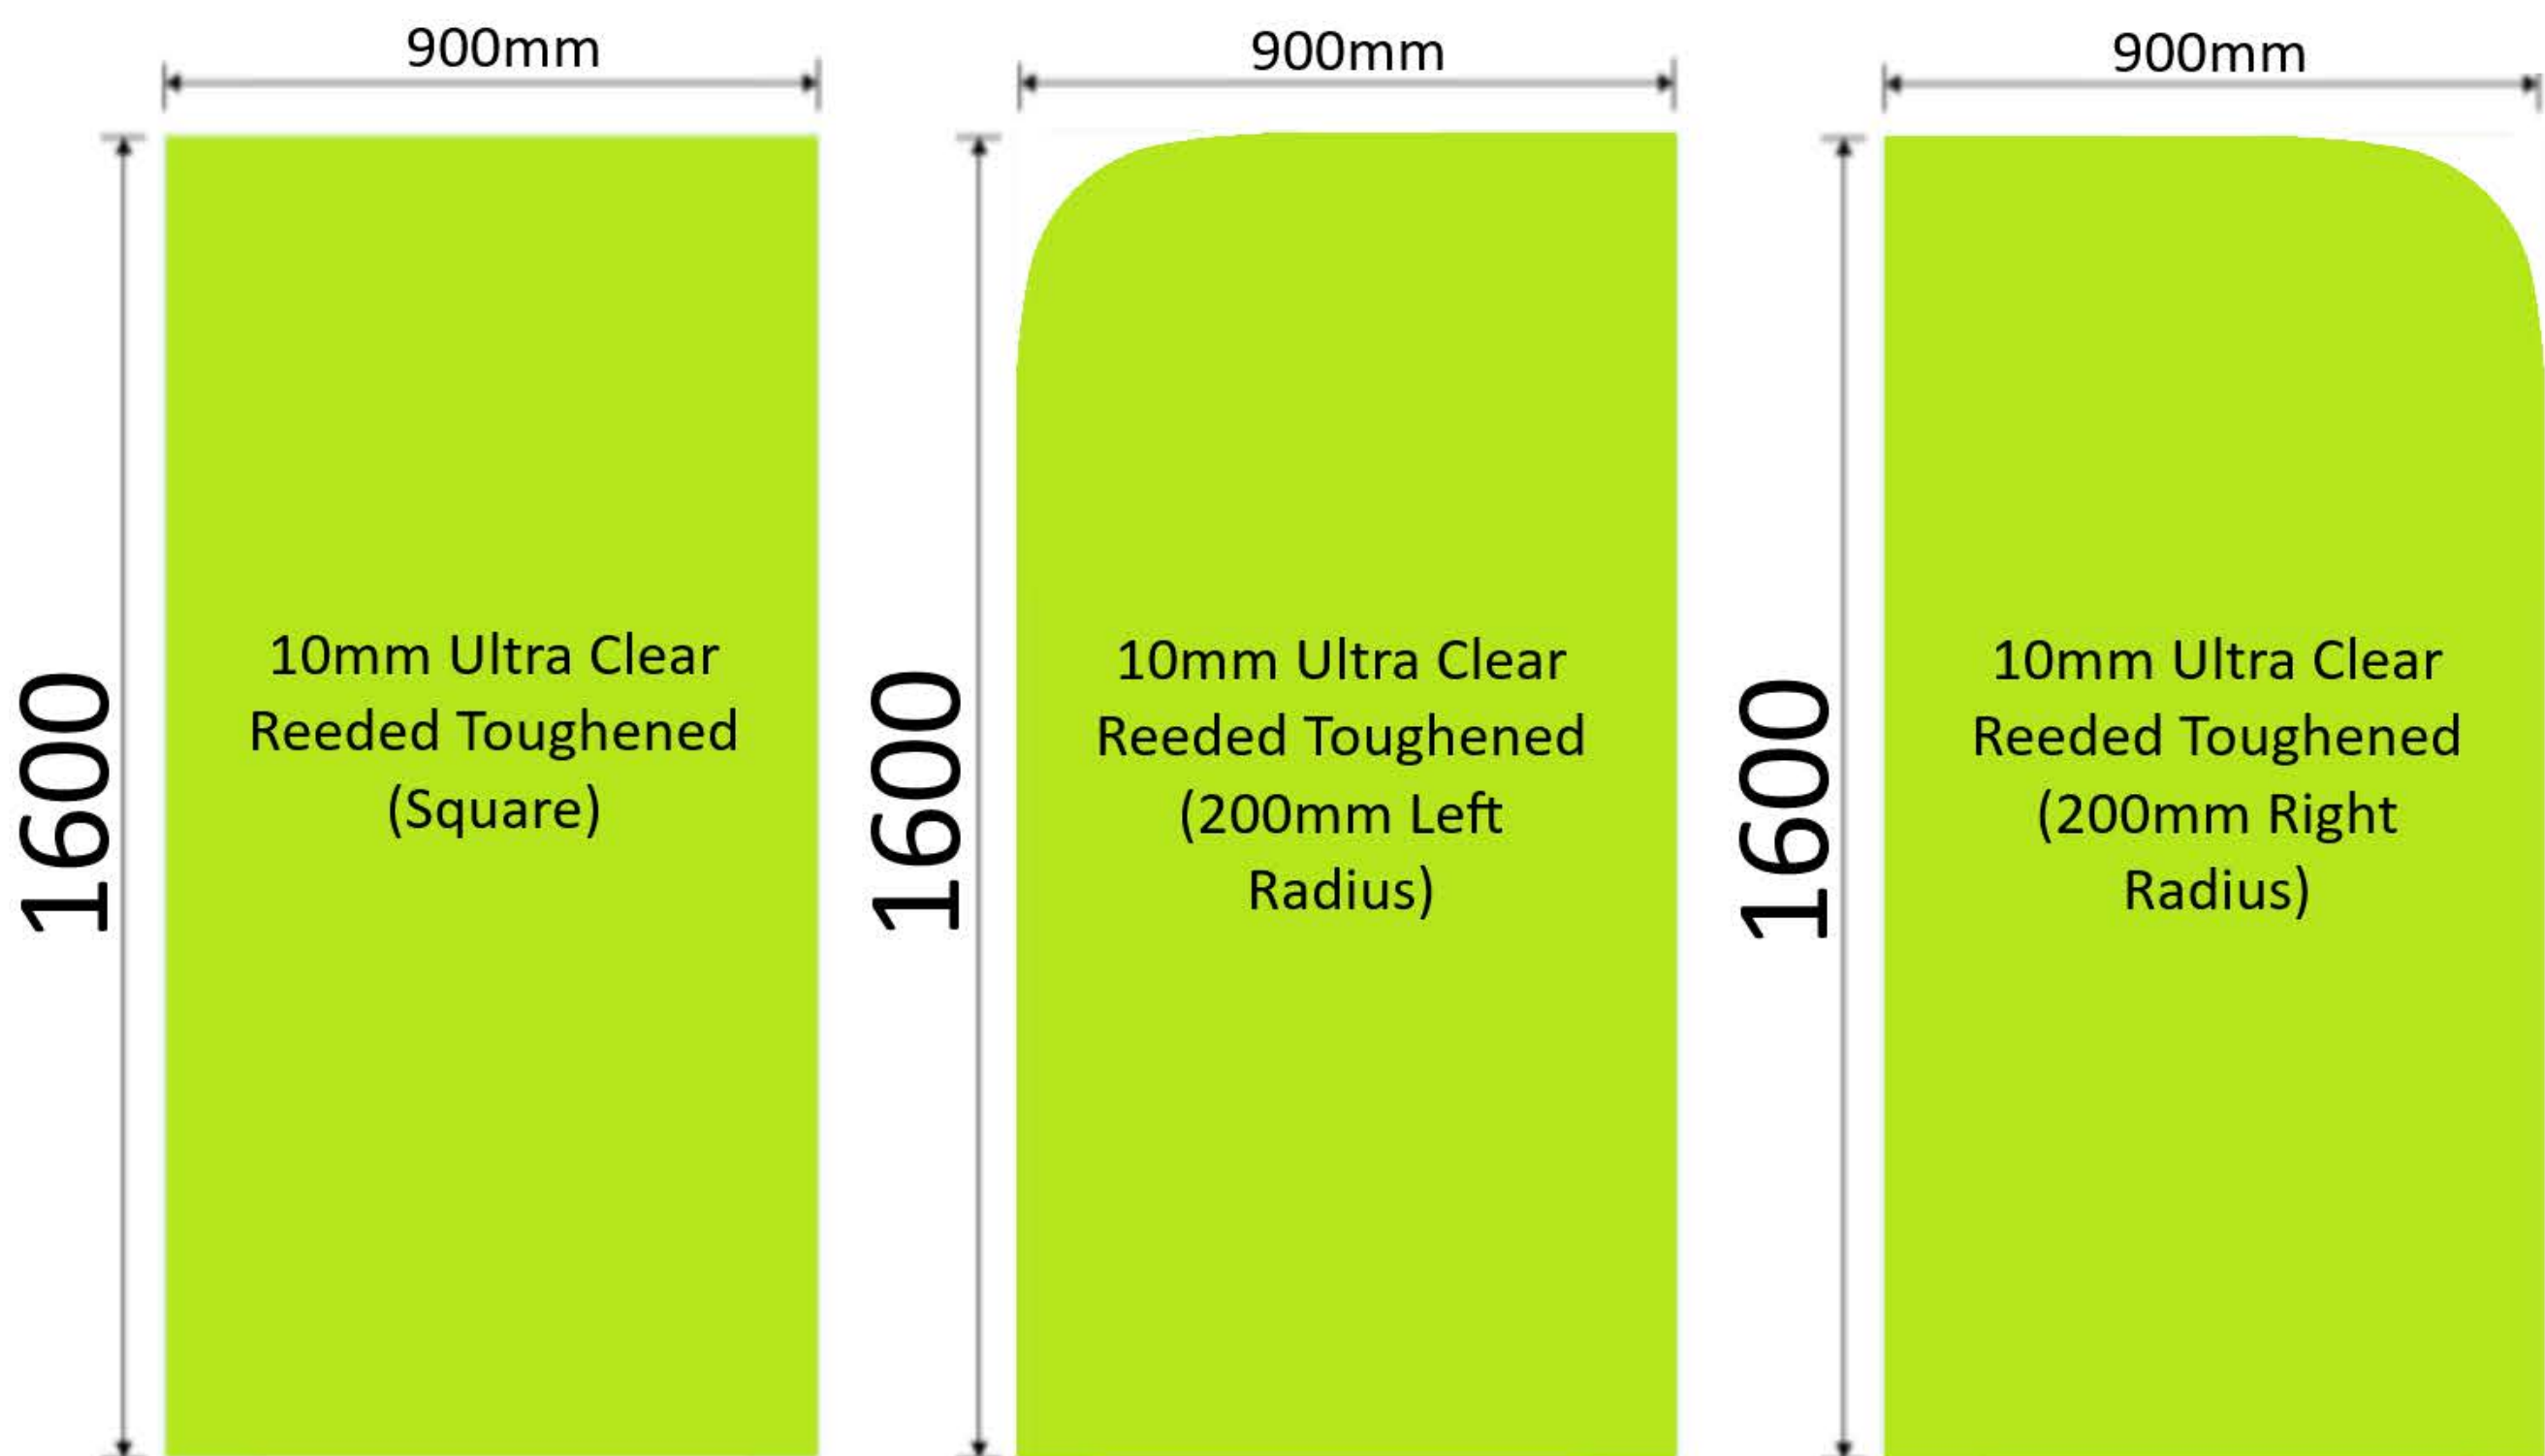

## Available Sizes

Height Width  
1600 x 900

PRODUCT CODE:

# REED Series

TECHNICAL DETAILS:

- Shower Fixed Panel 1600 (No Holes)
- 10mm Ultra Clear Toughened Reeded Glass
- R2 Radius Corners, Polished Edges
- Comply to AS/NZS 2208:1996
- All measurements in millimeters