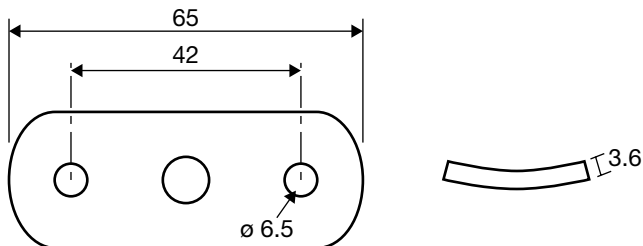

### Round Post Cap Flat Type

TECHNICAL DETAILS/

- Round Post Cap Flat Type
- 316 stainless steel
- To fit 50.8mm round tube

AVAILABLE FINISHES/

- Polished
- Satin

PRODUCT CODE/