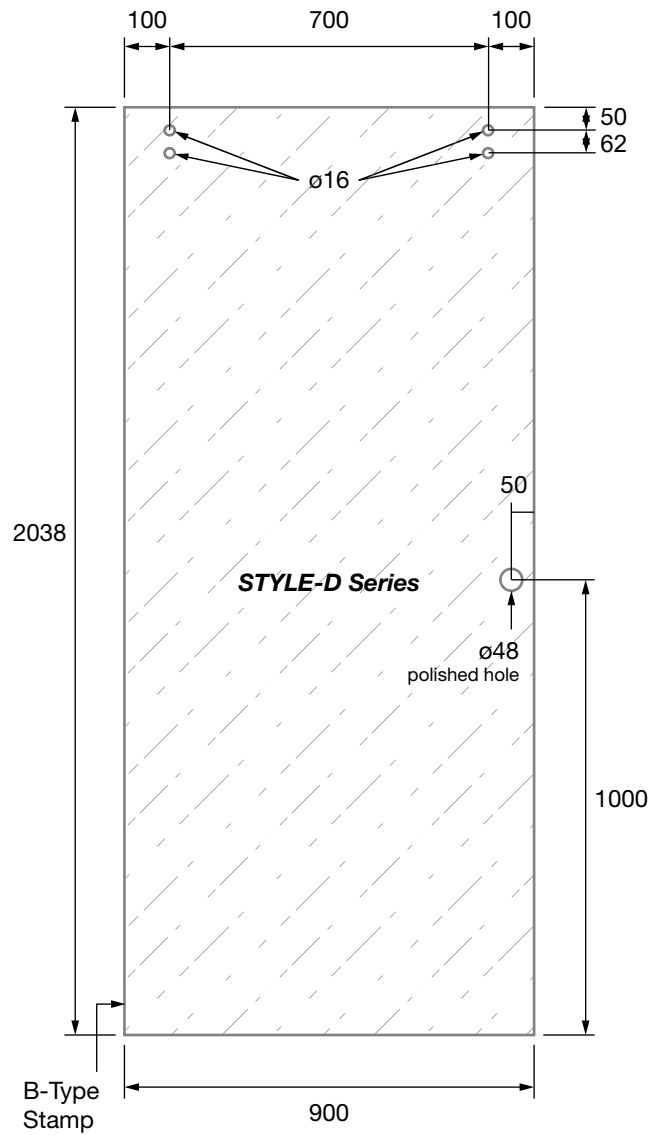

PRODUCT CODE:

STYLE-F

PRODUCT TYPE:

Sliding Shower Fixed Panel
Style Series 2050mm

TECHNICAL DETAILS:

- Sliding Shower Fixed Panel 2050mm to suit Style Sliding Shower Series
- 10mm clear toughened glass
- 2mm radius corners
- Polished edges
- All measurements in millimetres

PRODUCT CODE:

STYLE-D

PRODUCT TYPE:

Sliding Shower Door Panel Style Series 2038mm

TECHNICAL DETAILS:

- Sliding Shower Door Panel 2038mm to suit Style Sliding Shower Series
- 10mm clear toughened glass
- 2mm radius corners
- Polished edges
- All measurements in millimetres