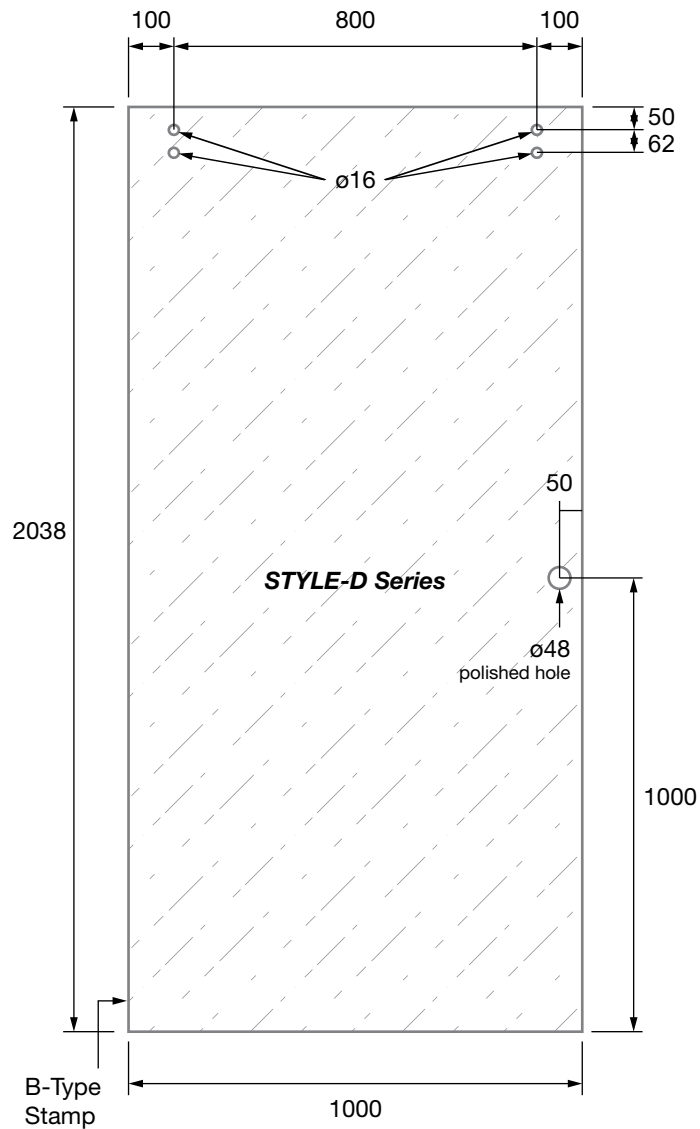

PRODUCT CODE:

STYLE-D

PRODUCT TYPE:

Sliding Shower Door Panel Style Series 2038mm

TECHNICAL DETAILS:

- Sliding Shower Door Panel 2038mm to suit Style Sliding Shower Series
- 10mm clear toughened glass
- 2mm radius corners
- Polished edges
- All measurements in millimetres

PRODUCT CODE:

STYLE-R

PRODUCT TYPE:

Sliding Shower Return Panel
Style Series 2050mm

TECHNICAL DETAILS:

- Sliding Shower Return Panel 2050mm to suit Style Sliding Shower Series
- 10mm clear toughened glass
- 2mm radius corners
- Polished edges
- All measurements in millimetres