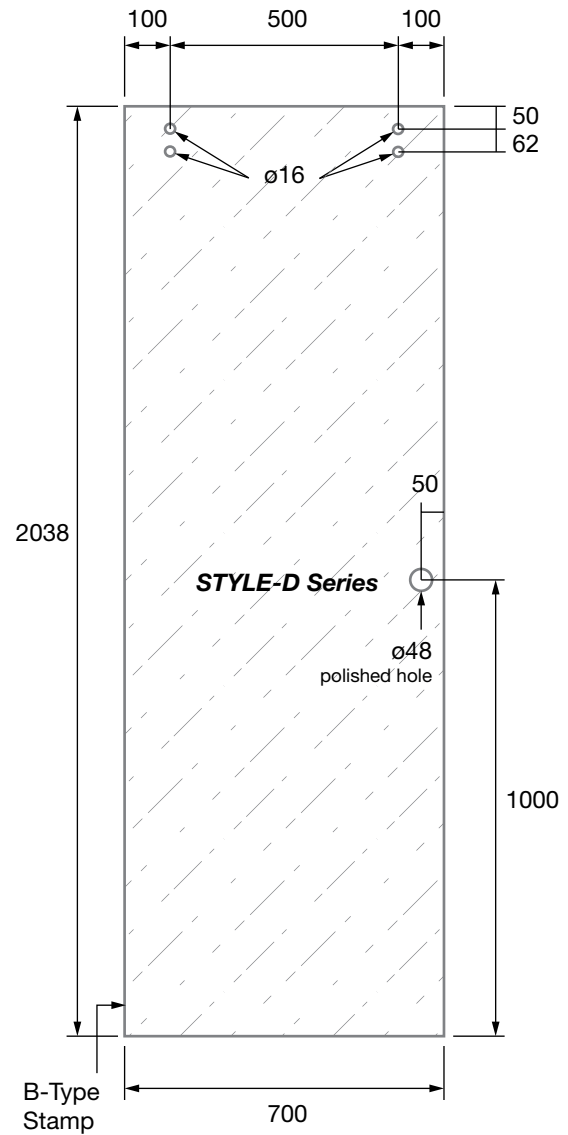

PRODUCT CODE:

STYLE-F

PRODUCT TYPE:

Sliding Shower Fixed Panel
Style Series 2050mm

TECHNICAL DETAILS:

- Sliding Shower Fixed Panel 2050mm to suit Style Sliding Shower Series
- 10mm clear toughened glass
- 2mm radius corners
- Polished edges
- All measurements in millimetres

PRODUCT CODE:

STYLE-D

PRODUCT TYPE:

Sliding Shower Door Panel Style Series 2038mm

TECHNICAL DETAILS:

- Sliding Shower Door Panel 2038mm to suit Style Sliding Shower Series
- 10mm clear toughened glass
- 2mm radius corners
- Polished edges
- All measurements in millimetres