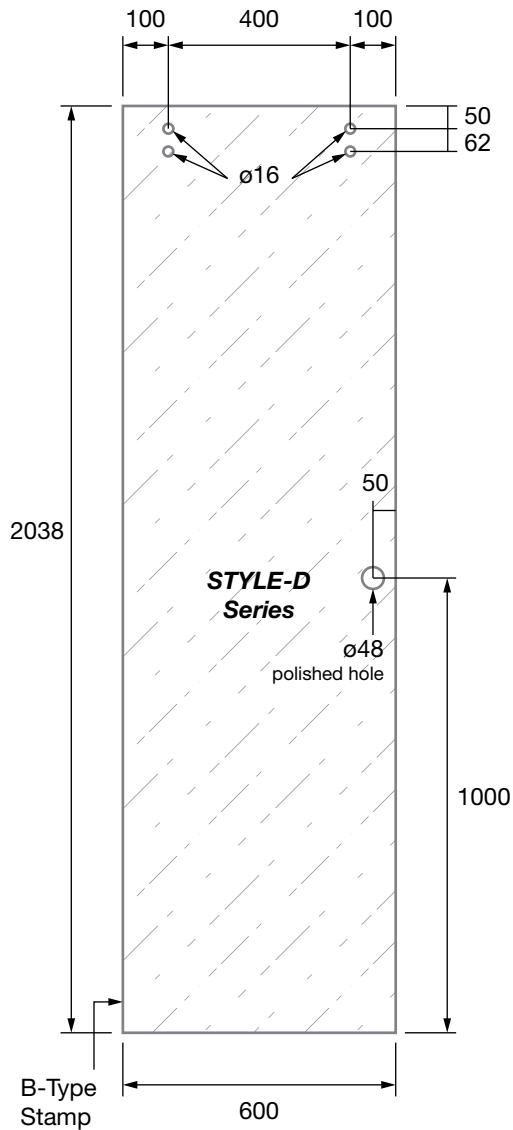

PRODUCT CODE:

STYLE-F

PRODUCT TYPE:

Sliding Shower Fixed Panel
Style Series 2050mm

TECHNICAL DETAILS:

- Sliding Shower Fixed Panel 2050mm to suit Style Sliding Shower Series
- 10mm clear toughened glass
- 2mm radius corners
- Polished edges
- All measurements in millimetres

PRODUCT CODE:

STYLE-D

PRODUCT TYPE:

Sliding Shower Door Panel Style Series 2038mm

TECHNICAL DETAILS:

- Sliding Shower Door Panel 2038mm to suit Style Sliding Shower Series
- 10mm clear toughened glass
- 2mm radius corners
- Polished edges
- All measurements in millimetres