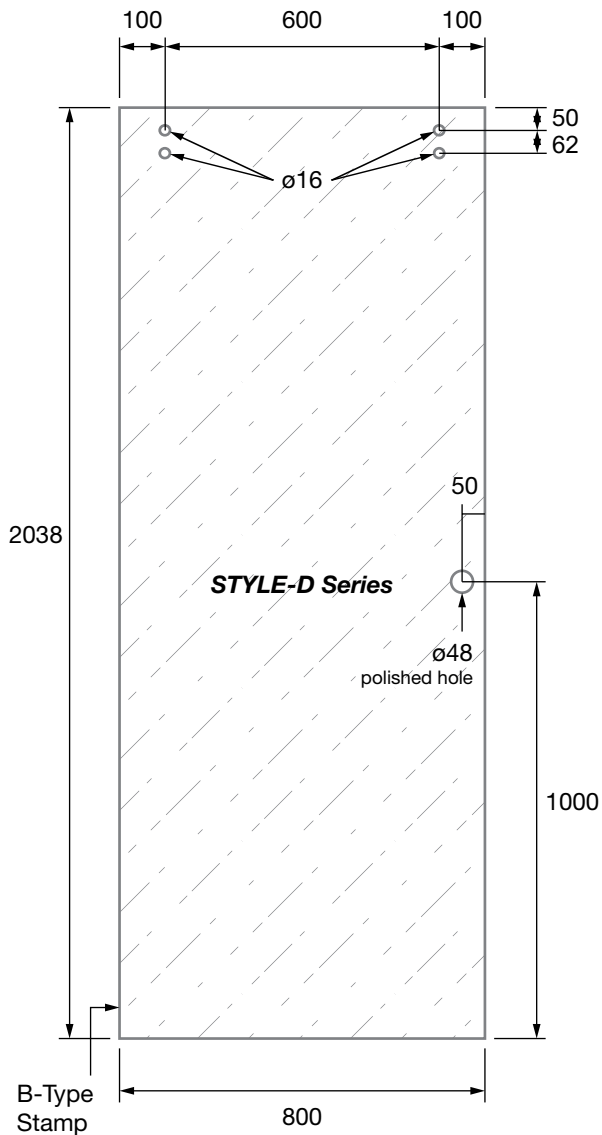

PRODUCT CODE:

STYLE-F

PRODUCT TYPE:

Sliding Shower Fixed Panel
Style Series 2050mm

TECHNICAL DETAILS:

- Sliding Shower Fixed Panel 2050mm to suit Style Sliding Shower Series
- 10mm clear toughened glass
- 2mm radius corners
- Polished edges
- All measurements in millimetres

PRODUCT CODE:

STYLE-D

PRODUCT TYPE:

Sliding Shower Door Panel Style Series 2038mm

TECHNICAL DETAILS:

- Sliding Shower Door Panel 2038mm to suit Style Sliding Shower Series
- 10mm clear toughened glass
- 2mm radius corners
- Polished edges
- All measurements in millimetres