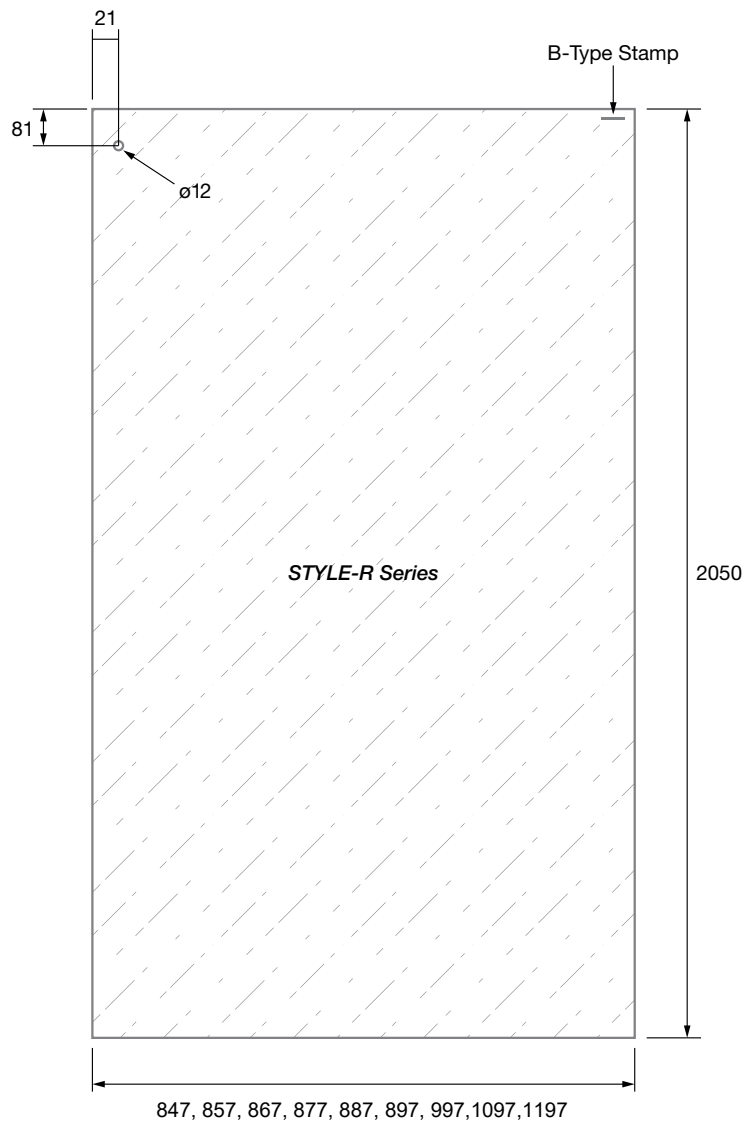

PRODUCT CODE:

STYLE-D

PRODUCT TYPE:

Sliding Shower Door Panel Style Series 2038mm

TECHNICAL DETAILS:

- Sliding Shower Door Panel 2038mm to suit Style Sliding Shower Series
- 10mm clear toughened glass
- 2mm radius corners
- Polished edges
- All measurements in millimetres

PRODUCT CODE:

STYLE-R

PRODUCT TYPE:

Sliding Shower Return Panel
Style Series 2050mm

TECHNICAL DETAILS:

- Sliding Shower Return Panel 2050mm to suit Style Sliding Shower Series
- 10mm clear toughened glass
- 2mm radius corners
- Polished edges
- All measurements in millimetres