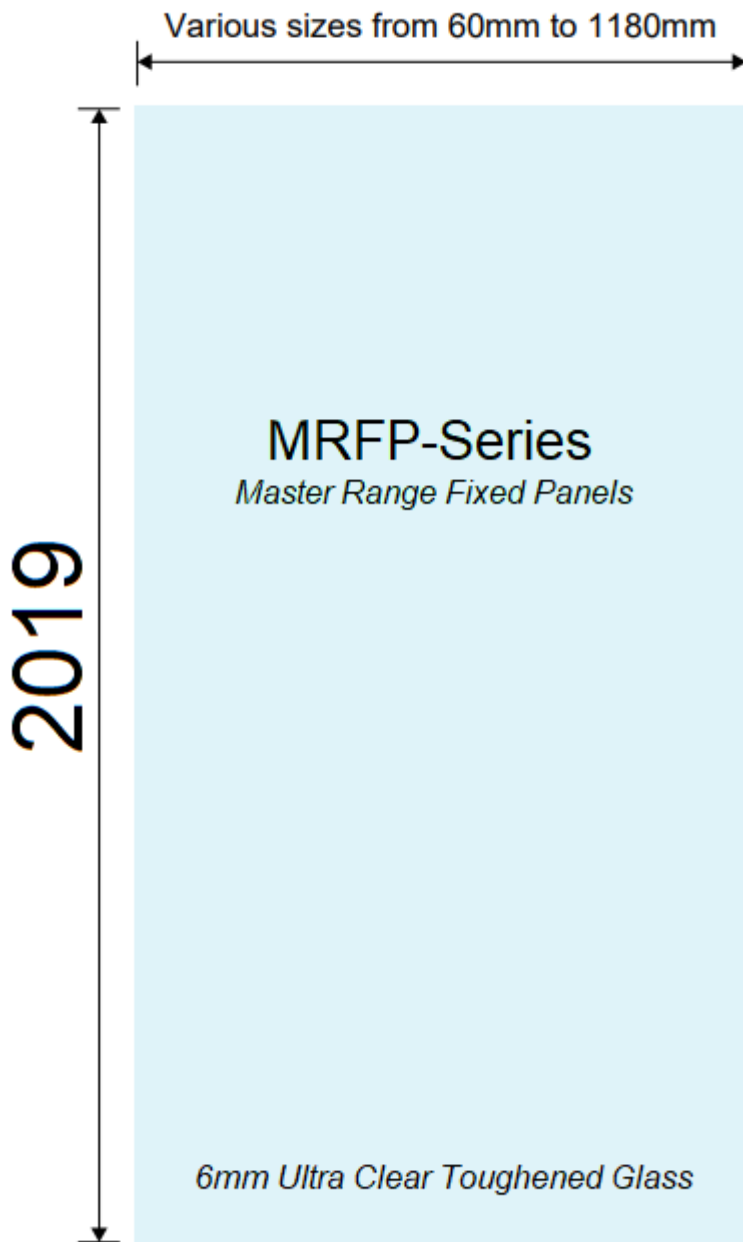

Available Sizes

Height	Widths	Height	Widths
2019	x 60	2019	x 720
2019	x 80	2019	x 740
2019	x 100	2019	x 760
2019	x 120	2019	x 770
2019	x 140	2019	x 780
2019	x 160	2019	x 790
2019	x 180	2019	x 800
2019	x 200	2019	x 810
2019	x 220	2019	x 820
2019	x 240	2019	x 830
2019	x 260	2019	x 840
2019	x 280	2019	x 850
2019	x 300	2019	x 860
2019	x 320	2019	x 870
2019	x 340	2019	x 880
2019	x 360	2019	x 890
2019	x 380	2019	x 900
2019	x 400	2019	x 920
2019	x 420	2019	x 940
2019	x 440	2019	x 960
2019	x 460	2019	x 980
2019	x 480	2019	x 1000
2019	x 500	2019	x 1020
2019	x 520	2019	x 1040
2019	x 540	2019	x 1060
2019	x 560	2019	x 1080
2019	x 580	2019	x 1100
2019	x 600	2019	x 1120
2019	x 620	2019	x 1140
2019	x 640	2019	x 1150
2019	x 660	2019	x 1160
2019	x 680	2019	x 1170
2019	x 700	2019	x 1180

PRODUCT CODE/

MRFP-Series

PRODUCT TYPE/

Shower Fixed Panels to suit all Master Range
2050 High Semi Framed Shower Screen Systems

TECHNICAL DETAILS/

- Shower Fixed Panel 2019mm (no holes)
- 6mm Ultra Clear Toughened Glass
- R2 Radius corners, Polished Edges
- Comply to AS/NZS 2208:1996
- All measurements in millimeters