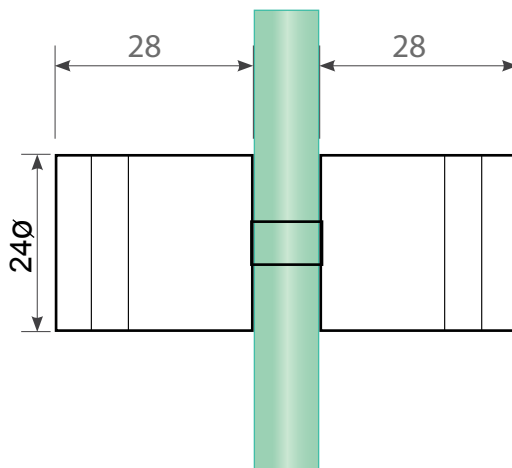

PRODUCT CODE:

NBG-07

PRODUCT TYPE:

KNOB ROUND PULL

TECHNICAL DETAILS:

- Round knob with two circular grooves
- Slimline $\text{Ø}24\text{mm}$ double pull knob
- Suits 10mm thick glass
- Solid brass

AVAILABLE FINISHING:

- **BRUSHED GOLD**

FRONT VIEW

SIDE VIEW

GLASS HOLE DETAIL