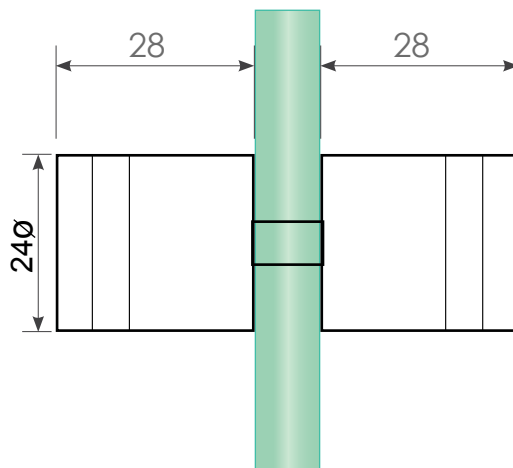

PRODUCT CODE:

NBGM-07

PRODUCT TYPE:

KNOB ROUND PULL

TECHNICAL DETAILS:

- Round knob with two circular grooves
- Slimline Ø24mm double pull knob
- Suits 10mm thick glass
- Solid brass

AVAILABLE FINISHING:

- **GUN METAL**

FRONT VIEW

SIDE VIEW

GLASS HOLE DETAIL