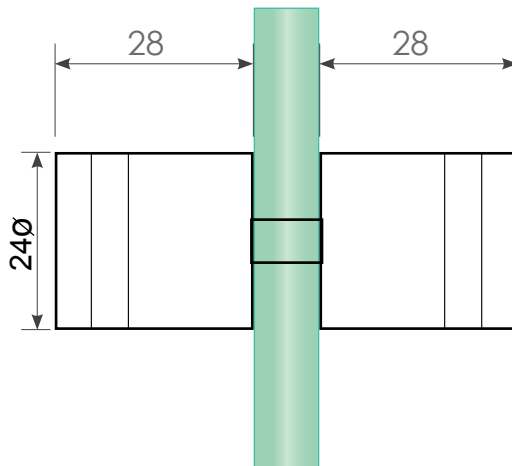

PRODUCT CODE:

**NBC-07**

PRODUCT TYPE:

**KNOB ROUND PULL**

TECHNICAL DETAILS:

- Round knob with two circular grooves
- Slimline  $\text{Ø}24\text{mm}$  double pull knob
- Suits 10mm thick glass
- Solid brass

AVAILABLE FINISHING:

- **BRUSHED COPPER**

FRONT VIEW

SIDE VIEW

GLASS HOLE DETAIL