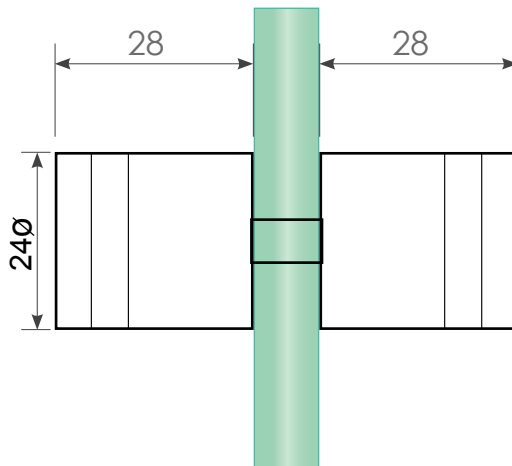

PRODUCT CODE:

NBBR-07

PRODUCT TYPE:

KNOB ROUND PULL

TECHNICAL DETAILS:

- Round knob with two circular grooves
- Slimline $\text{Ø}24\text{mm}$ double pull knob
- Suits 10mm thick glass
- Solid brass

AVAILABLE FINISHING:

- **BRUSHED BRASS**

FRONT VIEW

SIDE VIEW

GLASS HOLE DETAIL