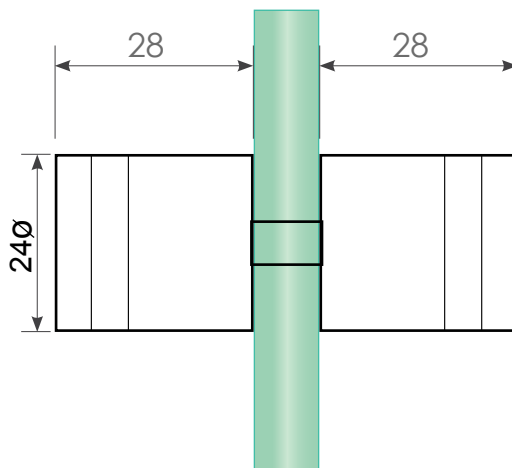

PRODUCT CODE:

NBW-07

PRODUCT TYPE:

KNOB ROUND PULL

TECHNICAL DETAILS:

- Round knob with two circular grooves
- Slimline Ø24mm double pull knob
- Suits 10mm thick glass
- Solid brass

AVAILABLE FINISHING:

- **MATTE WHITE**

FRONT VIEW

SIDE VIEW

GLASS HOLE DETAIL