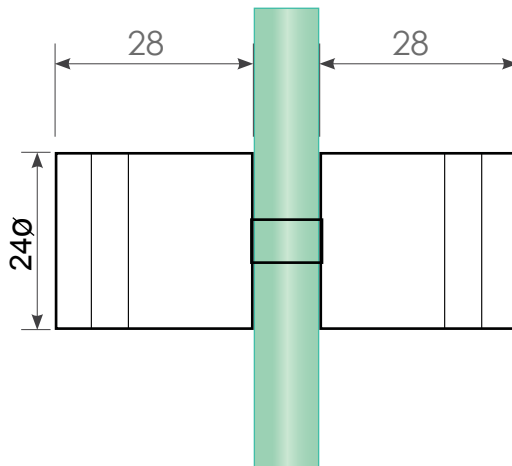

PRODUCT CODE:

NB-07

PRODUCT TYPE:

KNOB ROUND PULL

TECHNICAL DETAILS:

- Round knob with two circular grooves
- Slimline Ø24mm double pull knob
- Suits 10mm thick glass
- Solid brass

AVAILABLE FINISHING:

- **CHROME PLATED**

FRONT VIEW

SIDE VIEW

GLASS HOLE DETAIL