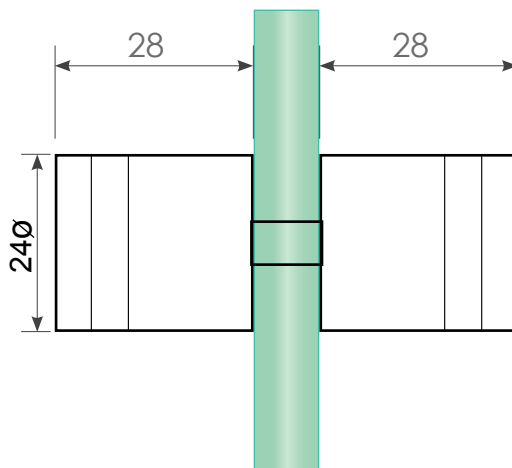

PRODUCT CODE:

NBS-07

PRODUCT TYPE:

KNOB ROUND PULL

TECHNICAL DETAILS:

- Round knob with two circular grooves
- Slimline Ø24mm double pull knob
- Suits 10mm thick glass
- Solid brass

AVAILABLE FINISHING:

- **BRUSHED NICKEL**

FRONT VIEW

SIDE VIEW

GLASS HOLE DETAIL