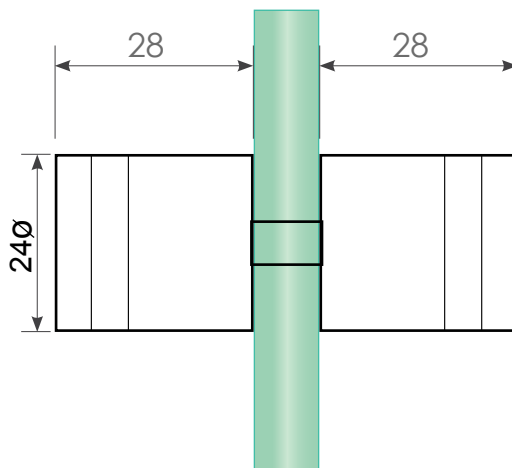

PRODUCT CODE:

NBB-07

PRODUCT TYPE:

KNOB ROUND PULL

TECHNICAL DETAILS:

- Round knob with two circular grooves
- Slimline $\text{Ø}24\text{mm}$ double pull knob
- Suits 10mm thick glass
- Solid brass

AVAILABLE FINISHING:

- **MATTE BLACK**

FRONT VIEW

SIDE VIEW

GLASS HOLE DETAIL