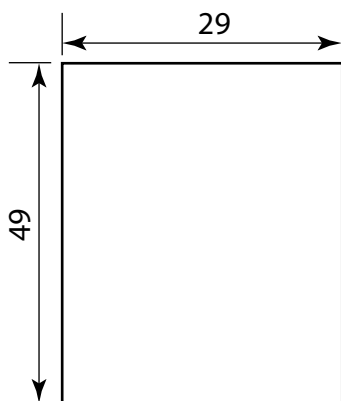

PRODUCT CODE:

NBG-08

PRODUCT TYPE:

KNOB BOTTOM PULL

TECHNICAL DETAILS:

- 49mm x 25mm double pull knob
- Suits 10mm thick glass
- Suits 10mm hole
- Solid brass

AVAILABLE FINISHING:

- **BRUSHED GOLD**

FRONT VIEW

SIDE VIEW

GLASS HOLE DETAIL