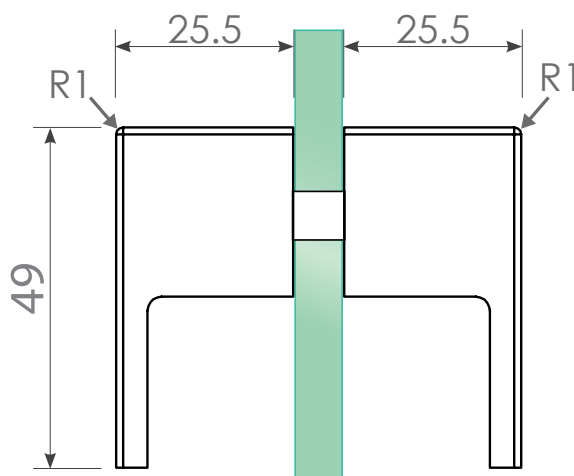

PRODUCT CODE:

NBG-08

PRODUCT TYPE:

KNOB BOTTOM PULL

TECHNICAL DETAILS:

- 49mm x 25mm double pull knob
- Suits 10mm thick glass
- Suits 10mm hole
- Solid brass

AVAILABLE FINISHING:

- **BRUSHED GOLD**

FRONT VIEW

SIDE VIEW

GLASS HOLE DETAIL