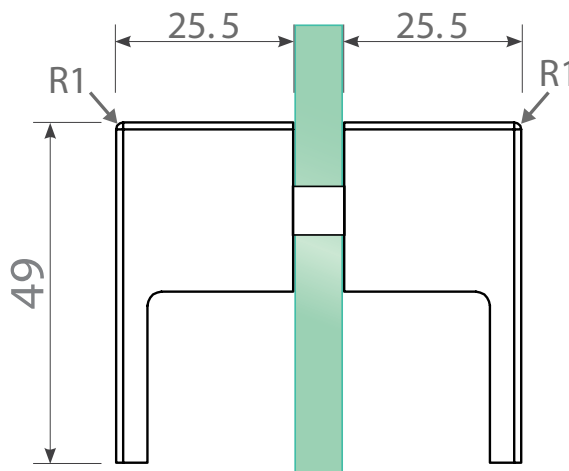

PRODUCT CODE:

NBC-08

PRODUCT TYPE:

KNOB BOTTOM PULL

TECHNICAL DETAILS:

- 49mm x 25mm double pull knob
- Suits 10mm thick glass
- Suits 10mm hole
- Solid brass

AVAILABLE FINISHING:

- **BRUSHED COPPER**

FRONT VIEW

SIDE VIEW

GLASS HOLE DETAIL