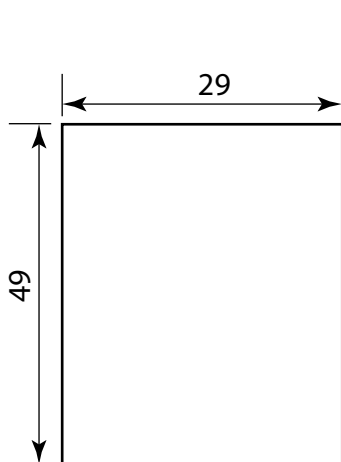

PRODUCT CODE:

NBC-08

PRODUCT TYPE:

KNOB BOTTOM PULL

TECHNICAL DETAILS:

- 49mm x 25mm double pull knob
- Suits 10mm thick glass
- Suits 10mm hole
- Solid brass

AVAILABLE FINISHING:

- **BRUSHED COPPER**

FRONT VIEW

SIDE VIEW

GLASS HOLE DETAIL