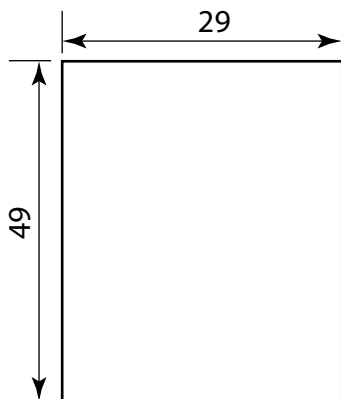

PRODUCT CODE:

NBW-08

PRODUCT TYPE:

KNOB BOTTOM PULL

TECHNICAL DETAILS:

- 49mm x 25mm double pull knob
- Suits 10mm thick glass
- Suits 10mm hole
- Solid brass

AVAILABLE FINISHING:

- **MATTE WHITE**

FRONT VIEW

SIDE VIEW

GLASS HOLE DETAIL