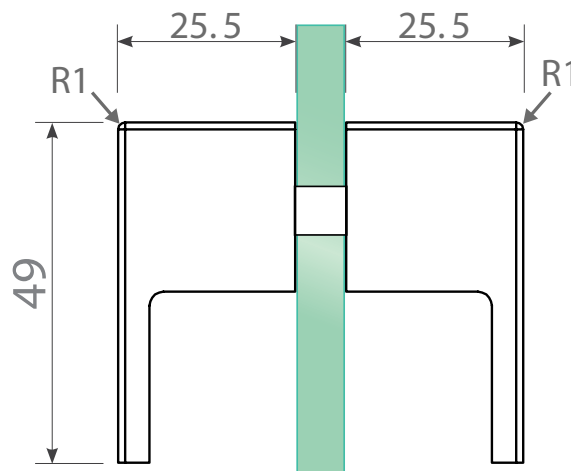

PRODUCT CODE:

NBW-08

PRODUCT TYPE:

KNOB BOTTOM PULL

TECHNICAL DETAILS:

- 49mm x 25mm double pull knob
- Suits 10mm thick glass
- Suits 10mm hole
- Solid brass

AVAILABLE FINISHING:

- **MATTE WHITE**

FRONT VIEW

SIDE VIEW

GLASS HOLE DETAIL