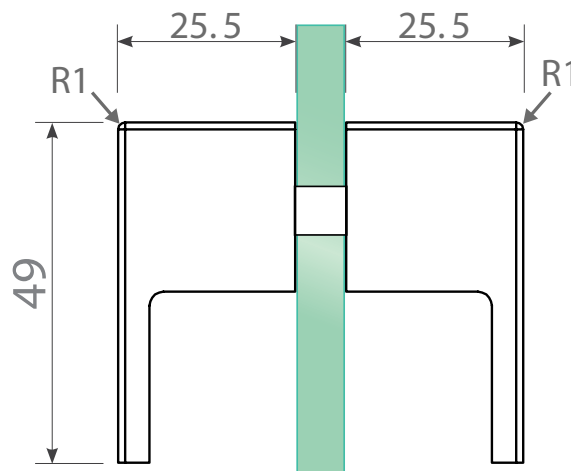

PRODUCT CODE:

NB-08

PRODUCT TYPE:

KNOB BOTTOM PULL

TECHNICAL DETAILS:

- 49mm x 25mm double pull knob
- Suits 10mm thick glass
- Suits 10mm hole
- Solid brass

AVAILABLE FINISHING:

- **CHROME PLATED**

FRONT VIEW

SIDE VIEW

GLASS HOLE DETAIL