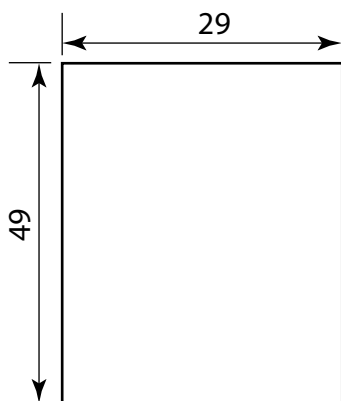

PRODUCT CODE:

NB-08

PRODUCT TYPE:

KNOB BOTTOM PULL

TECHNICAL DETAILS:

- 49mm x 25mm double pull knob
- Suits 10mm thick glass
- Suits 10mm hole
- Solid brass

AVAILABLE FINISHING:

- **CHROME PLATED**

FRONT VIEW

SIDE VIEW

GLASS HOLE DETAIL