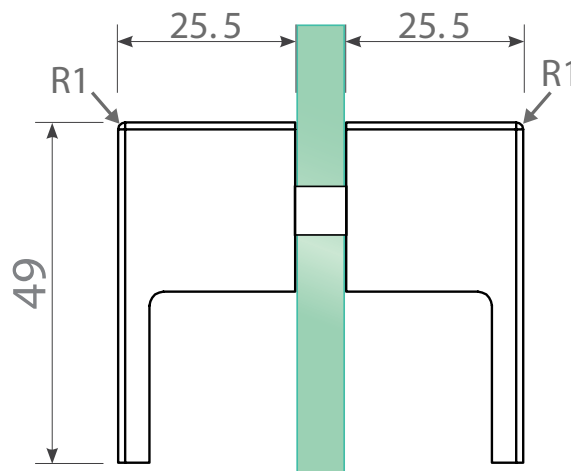

PRODUCT CODE:

NBS-08

PRODUCT TYPE:

KNOB BOTTOM PULL

TECHNICAL DETAILS:

- 49mm x 25mm double pull knob
- Suits 10mm thick glass
- Suits 10mm hole
- Solid brass

AVAILABLE FINISHING:

- **BRUSHED NICKEL**

FRONT VIEW

SIDE VIEW

GLASS HOLE DETAIL