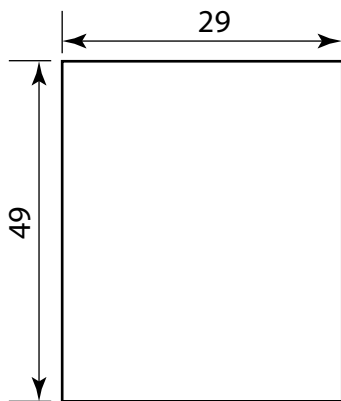

PRODUCT CODE:

NBS-08

PRODUCT TYPE:

KNOB BOTTOM PULL

TECHNICAL DETAILS:

- 49mm x 25mm double pull knob
- Suits 10mm thick glass
- Suits 10mm hole
- Solid brass

AVAILABLE FINISHING:

- **BRUSHED NICKEL**

FRONT VIEW

SIDE VIEW

GLASS HOLE DETAIL