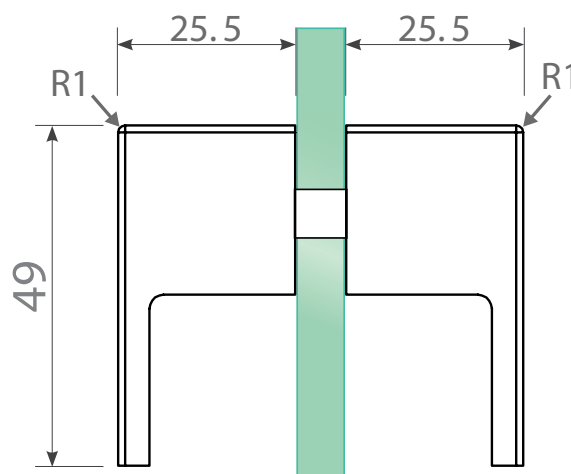

## KNOB BOTTOM PULL

TECHNICAL DETAILS:

- 49mm x 25mm double pull knob
- Suits 10mm thick glass
- Suits 10mm hole
- Solid brass

AVAILABLE FINISHING:

- **MATTE BLACK**

FRONT VIEW

SIDE VIEW

GLASS HOLE DETAIL