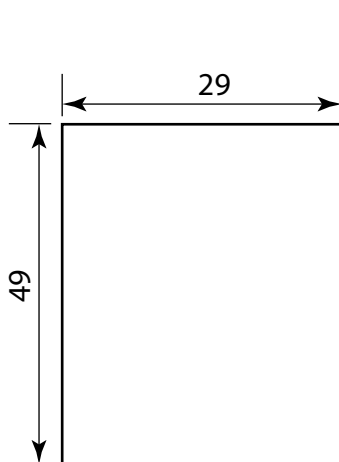

## KNOB BOTTOM PULL

TECHNICAL DETAILS:

- 49mm x 25mm double pull knob
- Suits 10mm thick glass
- Suits 10mm hole
- Solid brass

AVAILABLE FINISHING:

- **MATTE BLACK**

FRONT VIEW

SIDE VIEW

GLASS HOLE DETAIL