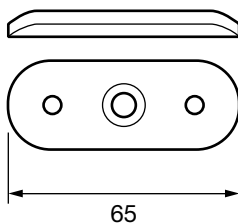

PRODUCT CODE/

**HBWRF-01**

PRODUCT TYPE/

**Fixed Wall-to-Handrail  
 Bracket Concealed Fixing**

TECHNICAL DETAILS/

- Fixed Wall-to-Handrail Bracket Concealed Fixing
- Includes threaded screw to mount into studded wall/ Screw on Handrail Shoe / Weld on.
- Includes adaptor to suit 38mm round post, 50.8mm round post and flat post.
- 316 stainless steel

AVAILABLE FINISHES/

- Polished
- Satin
- Satin Black
- Matte White

R50  
 (to suit 50.8mm round handrail)

R38  
 (to suit 38mm round handrail)

to suit flat handrail