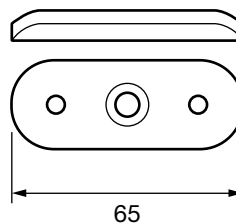

PRODUCT CODE/

**HBWRF-01**

PRODUCT TYPE/

**Fixed Wall-to-Handrail  
 Bracket Concealed Fixing**

TECHNICAL DETAILS/

- Fixed Wall-to-Handrail Bracket Concealed Fixing
- Includes threaded screw to mount into studded wall/ Screw on Handrail Shoe / Weld on.
- Includes adaptor to suit 38mm round post, 50.8mm round post and flat post.
- 316 stainless steel

AVAILABLE FINISHES/

- Polished
- Satin
- Satin Black
- Matte White

R50  
 (to suit 50.8mm round handrail)

R38  
 (to suit 38mm round handrail)

to suit flat handrail