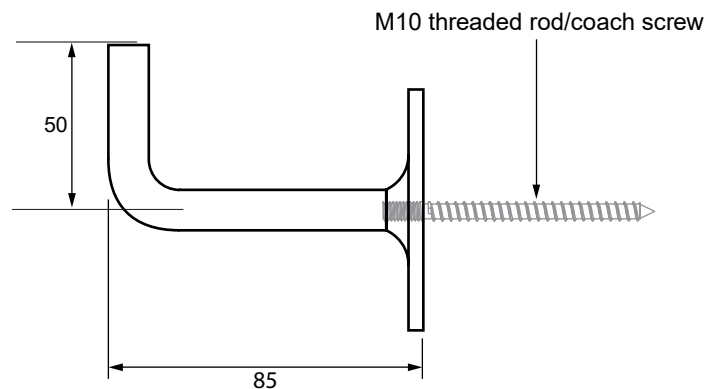

PRODUCT CODE/

**HBWRF-01**

PRODUCT TYPE/

**Fixed Wall-to-Handrail  
 Bracket Concealed Fixing**

TECHNICAL DETAILS/

- Fixed Wall-to-Handrail Bracket Concealed Fixing
- Includes threaded screw to mount into studded wall/ Screw on Handrail Shoe / Weld on.
- Includes adaptor to suit 38mm round post, 50.8mm round post and flat post.
- 316 stainless steel

AVAILABLE FINISHES/

- Polished
- Satin
- Satin Black
- Matte White

R50  
 (to suit 50.8mm round handrail)

R38  
 (to suit 38mm round handrail)

to suit flat handrail