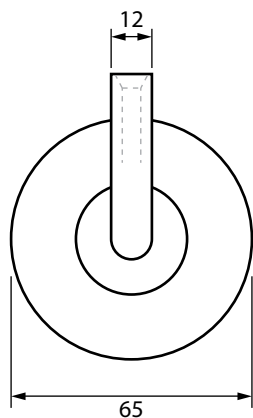

PRODUCT CODE/

**HBWRF-01**

PRODUCT TYPE/

**Fixed Wall-to-Handrail  
 Bracket Concealed Fixing**

TECHNICAL DETAILS/

- Fixed Wall-to-Handrail Bracket Concealed Fixing
- Includes threaded screw to mount into studded wall/ Screw on Handrail Shoe / Weld on.
- Includes adaptor to suit 38mm round post, 50.8mm round post and flat post.
- 316 stainless steel

AVAILABLE FINISHES/

- Polished
- Satin
- Satin Black
- Matte White

R50  
 (to suit 50.8mm round handrail)

R38  
 (to suit 38mm round handrail)

to suit flat handrail