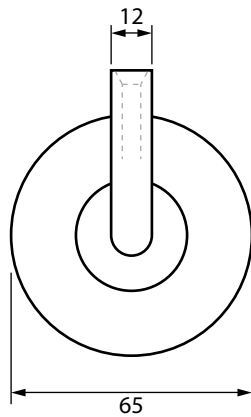

PRODUCT CODE/

HBWRF-01

PRODUCT TYPE/

**Fixed Wall-to-Handrail
 Bracket Concealed Fixing**

TECHNICAL DETAILS/

- Fixed Wall-to-Handrail Bracket Concealed Fixing
- Includes threaded screw to mount into studded wall/ Screw on Handrail Shoe / Weld on.
- Includes adaptor to suit 38mm round post, 50.8mm round post and flat post.
- 316 stainless steel

AVAILABLE FINISHES/

- Polished
- Satin

R50
 (to suit 50.8mm round handrail)

R38
 (to suit 38mm round handrail)

to suit flat handrail