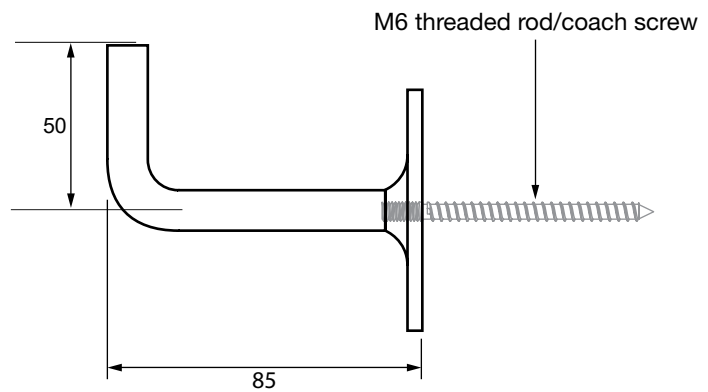

PRODUCT CODE/

HBWRF-01

PRODUCT TYPE/

**Fixed Wall-to-Handrail
 Bracket Concealed Fixing**

TECHNICAL DETAILS/

- Fixed Wall-to-Handrail Bracket Concealed Fixing
- Includes threaded screw to mount into studded wall/ Screw on Handrail Shoe / Weld on.
- Includes adaptor to suit 38mm round post, 50.8mm round post and flat post.
- 316 stainless steel

AVAILABLE FINISHES/

- Polished
- Satin

R50
 (to suit 50.8mm round handrail)

R38
 (to suit 38mm round handrail)

to suit flat handrail