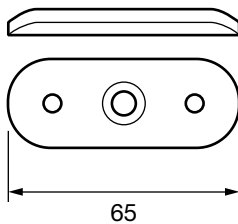

PRODUCT CODE/

HBWRF-01

PRODUCT TYPE/

**Fixed Wall-to-Handrail
 Bracket Concealed Fixing**

TECHNICAL DETAILS/

- Fixed Wall-to-Handrail Bracket Concealed Fixing
- Includes threaded screw to mount into studded wall/ Screw on Handrail Shoe / Weld on.
- Includes adaptor to suit 38mm round post, 50.8mm round post and flat post.
- 316 stainless steel

AVAILABLE FINISHES/

- Polished
- Satin

R50
 (to suit 50.8mm round handrail)

R38
 (to suit 38mm round handrail)

to suit flat handrail