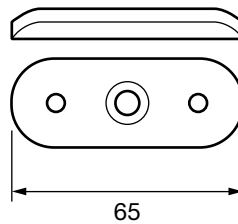

PRODUCT CODE/

HBWRF-01

PRODUCT TYPE/

**Fixed Wall-to-Handrail
 Bracket Concealed Fixing**

TECHNICAL DETAILS/

- Fixed Wall-to-Handrail Bracket Concealed Fixing
- Includes threaded screw to mount into studded wall/ Screw on Handrail Shoe / Weld on.
- Includes adaptor to suit 38mm round post, 50.8mm round post and flat post.
- 316 stainless steel

AVAILABLE FINISHES/

- Polished
- Satin

R50
 (to suit 50.8mm round handrail)

R38
 (to suit 38mm round handrail)

to suit flat handrail