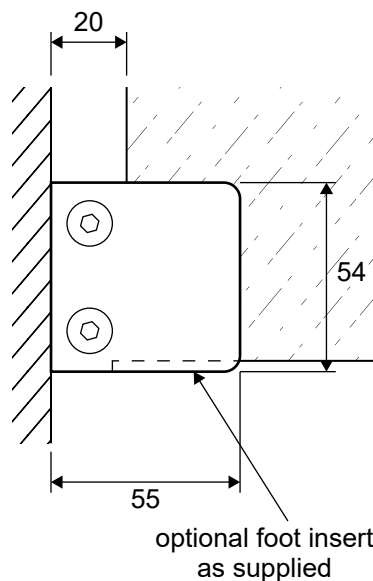

PRODUCT CODE/

**GCF-200**

PRODUCT TYPE/

**Glass D-Clamp  
 Heavy Duty-Square**

TECHNICAL DETAILS/

- Glass D-Clamp Heavy Duty Square
- Fits 12mm glass
- To suit 50mm Square Post
- Includes rubber inserts

AVAILABLE FINISHES/

- Polished
- Satin
- **B4**

OPTION 1

OPTION 2

HOLE DETAIL (for  
optional pin)