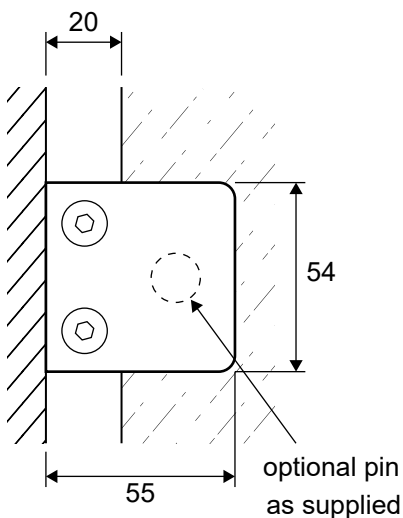

PRODUCT CODE/

**GCF-200**

PRODUCT TYPE/

**Glass D-Clamp  
 Heavy Duty-Square**

TECHNICAL DETAILS/

- Glass D-Clamp Heavy Duty Square
- Fits 12mm glass
- To suit 50mm Square Post
- Includes rubber inserts

AVAILABLE FINISHES/

- Polished
- Satin
- **B4**

OPTION 1

OPTION 2

HOLE DETAIL (for  
optional pin)