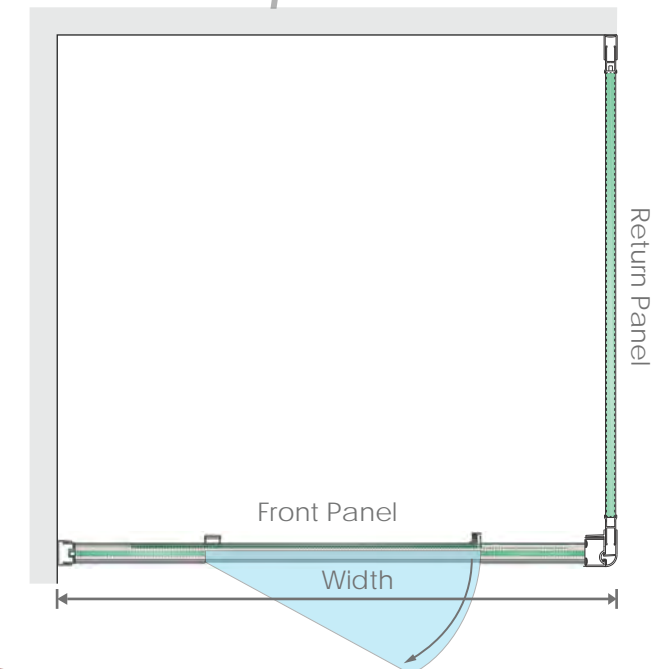

frameless
direct
architectural glass and hardware

EDEN CENTRE DOOR SQUARE SYSTEM

Semi Frameless Shower Screens
Eden Center Door Square System

Eden Square Series

3D View

Polished Frame

Black Frame

Top View

Square Available Configurations

Adjustability

Versatility

The square series of our Eden range, utilises the same adjustable front, from our in-line system, and additionally uses an adjustable return panel to create a contemporary glass corner design.

As shown in the diagram below, the panel before the pivot of the door, slides along the rail, allowing you to fully control where the frame starts and finishes, with 80mm of adjustment! The outer clips are also adjustable, so if you're looking for a little more wiggle room, then we've got you covered!

The return panel works similarly, and allows for adjustment of 20mm, 10mm on each end! The square series return panel range is one of our larger selections and offers 22 different sizes to choose from!