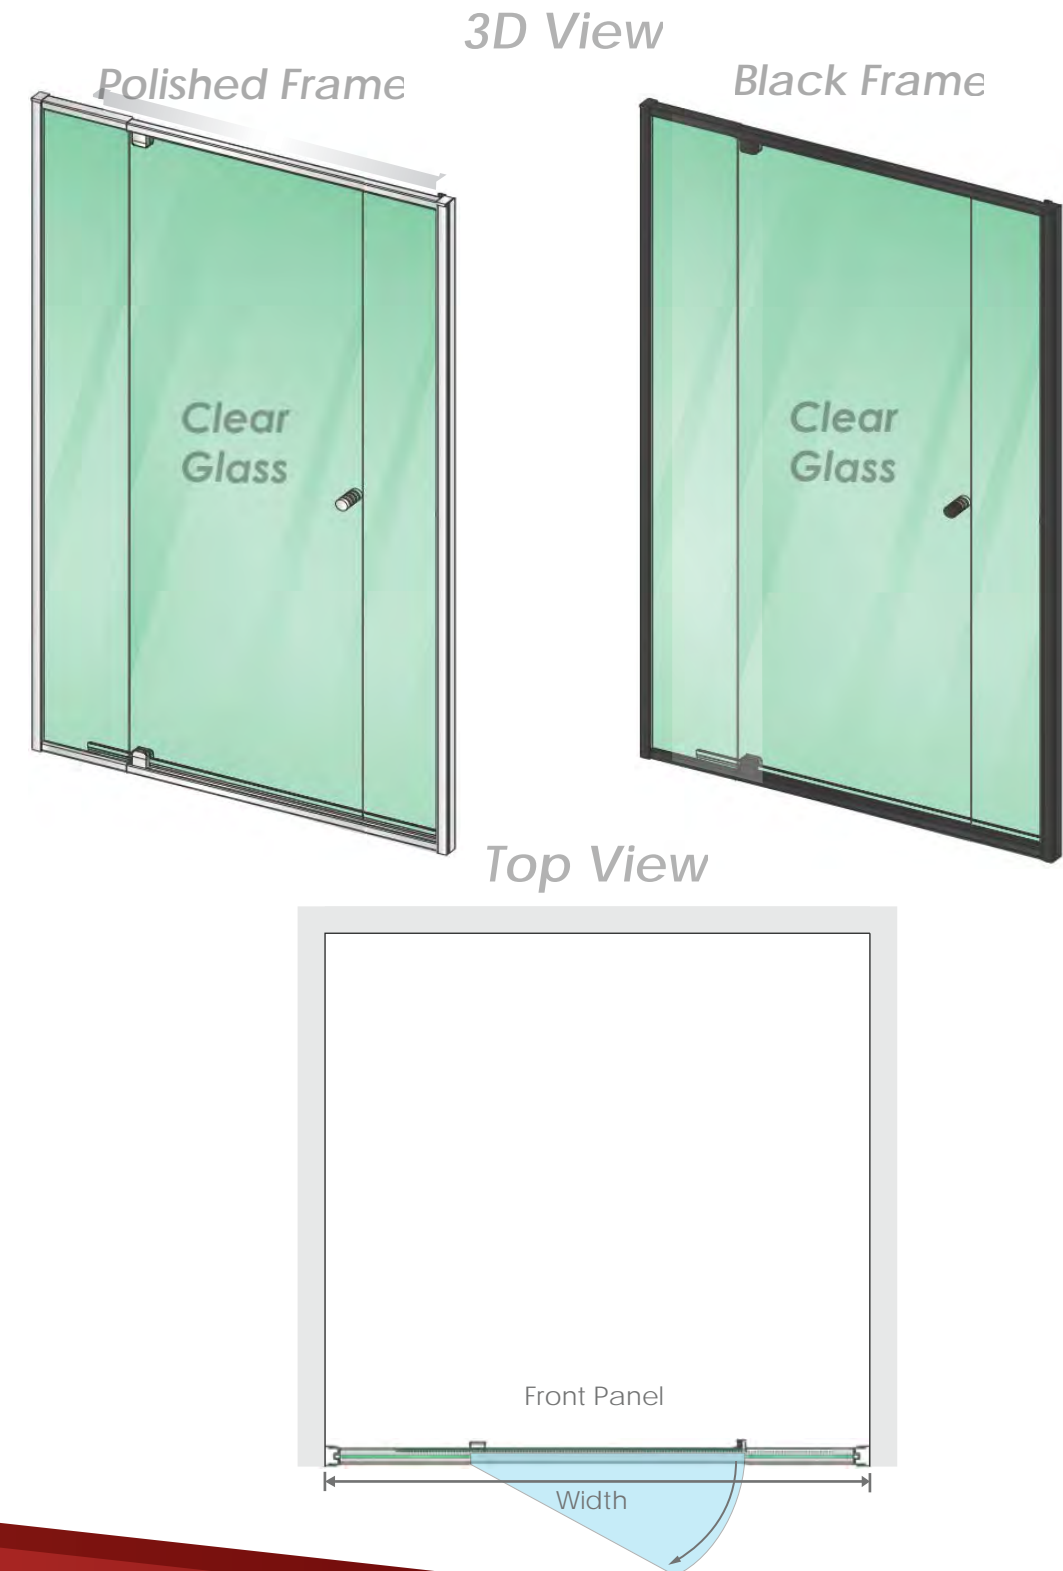

frameless
direct
architectural glass and hardware

EDEN CENTRE DOOR IN-LINE SYSTEM

Semi Frameless Shower Screens
Eden Centre Door In-Line System

Eden Centre Door In-Line Series

Inline Available Configurations

frameless
direct
architectural glass and hardware

EDEN CENTRE DOOR SQUARE SYSTEM

Semi Frameless Shower Screens
Eden Center Door Square System

Eden Square Series

3D View

Polished Frame

Black Frame

Top View

Square Available Configurations

Adjustability

Versatility

The square series of our Eden range, utilises the same adjustable front, from our in-line system, and additionally uses an adjustable return panel to create a contemporary glass corner design.

As shown in the diagram below, the panel before the pivot of the door, slides along the rail, allowing you to fully control where the frame starts and finishes, with 80mm of adjustment! The outer clips are also adjustable, so if you're looking for a little more wiggle room, then we've got you covered!