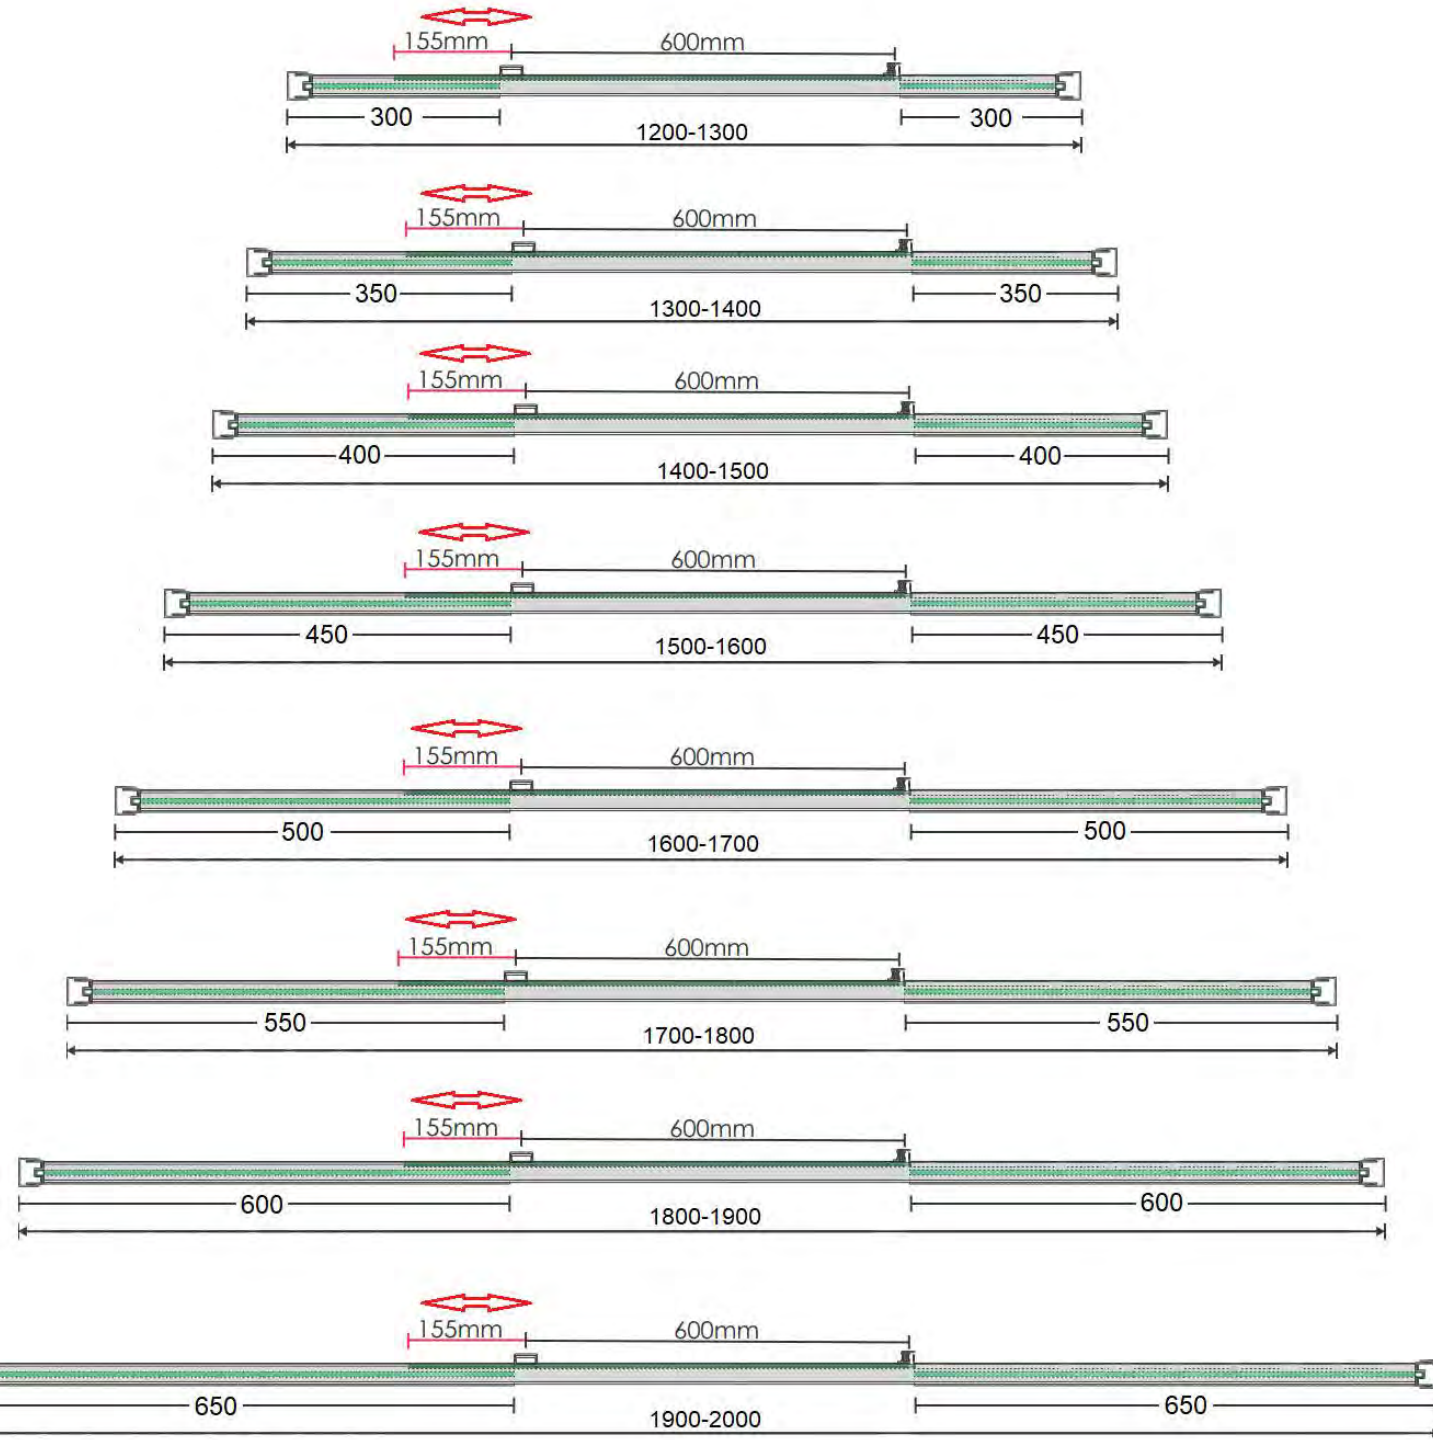

frameless
direct
architectural glass and hardware

EDEN CENTRE DOOR IN-LINE SYSTEM

Semi Frameless Shower Screens
Eden Centre Door In-Line System

Eden Centre Door In-Line Series

Inline Available Configurations

Square Available Configurations

Adjustability

Versatility

The square series of our Eden range, utilises the same adjustable front, from our in-line system, and additionally uses an adjustable return panel to create a contemporary glass corner design.

As shown in the diagram below, the panel before the pivot of the door, slides along the rail, allowing you to fully control where the frame starts and finishes, with 80mm of adjustment! The outer clips are also adjustable, so if you're looking for a little more wiggle room, then we've got you covered!

The return panel works similarly, and allows for adjustment of 20mm, 10mm on each end! The square series return panel range is one of our larger selections and offers 22 different sizes to choose from!