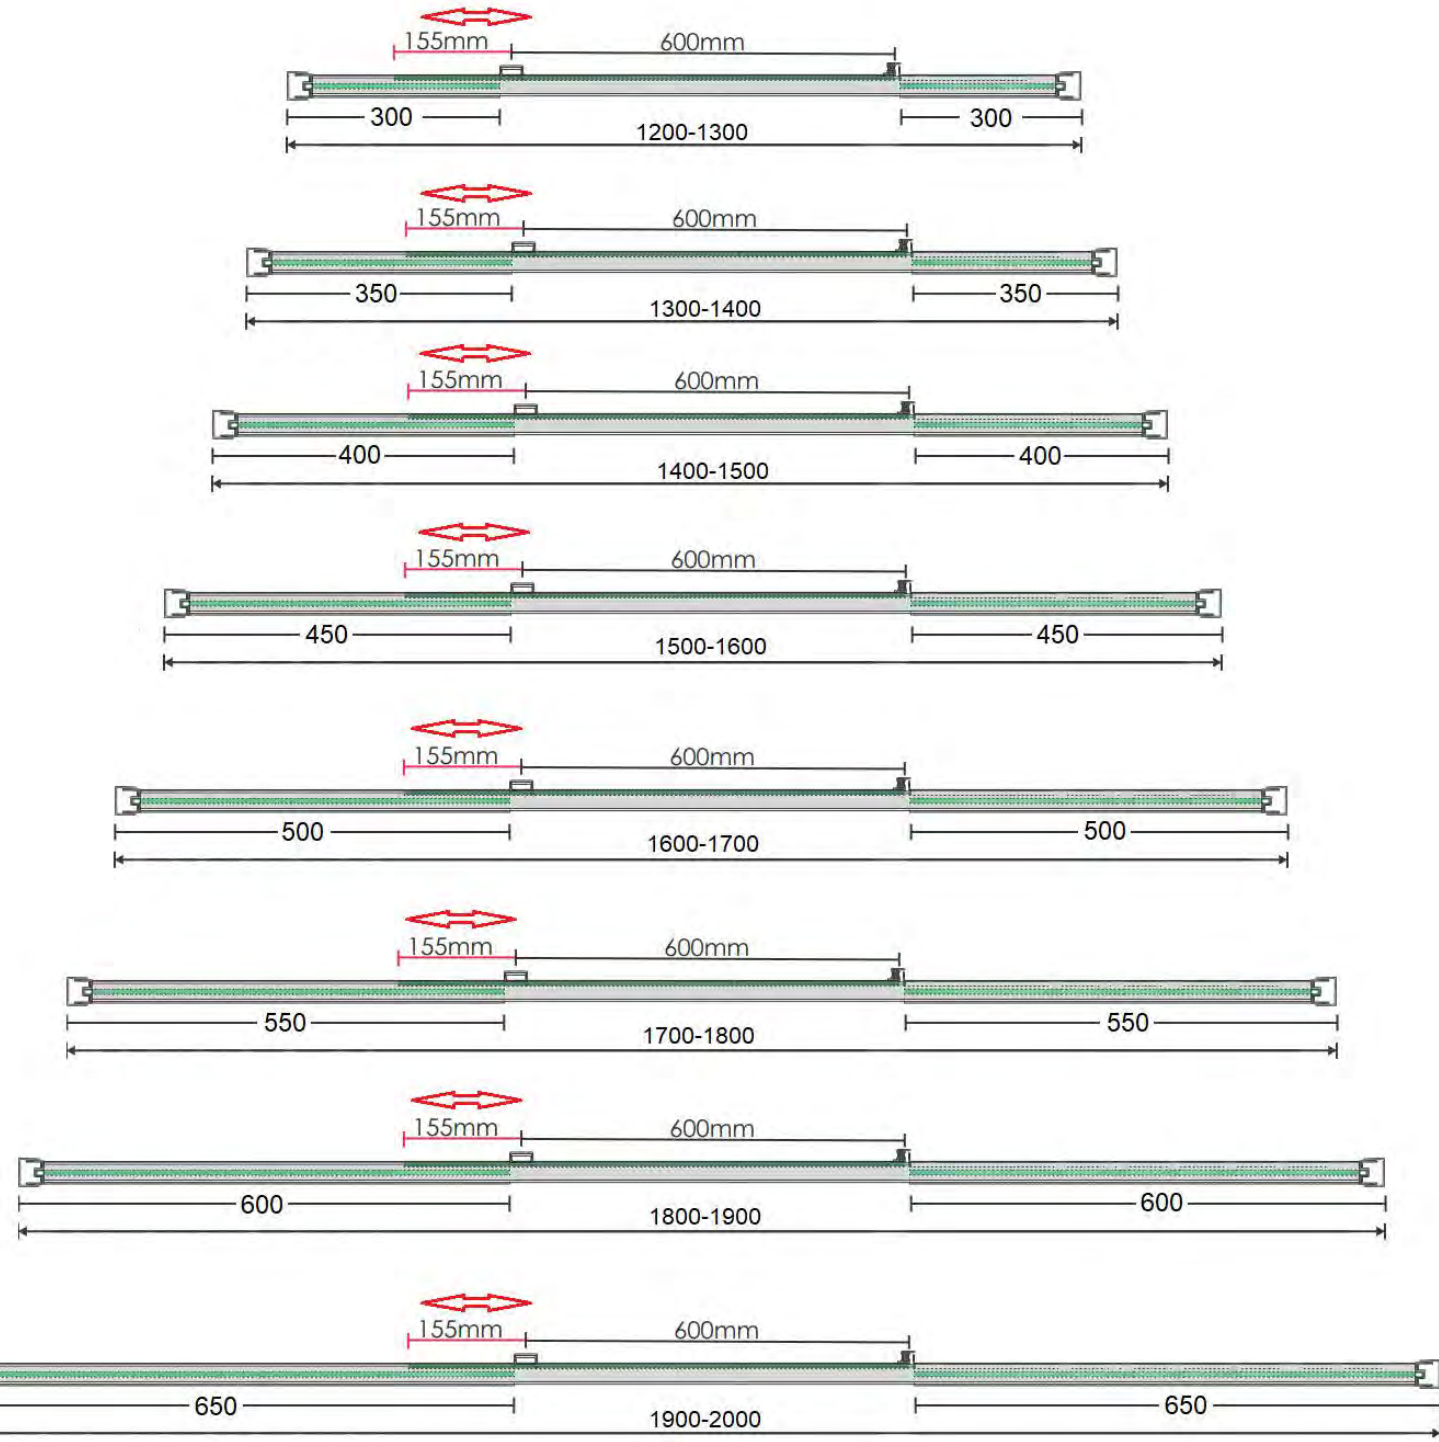

frameless
direct
architectural glass and hardware

EDEN CENTRE DOOR SQUARE SYSTEM

Semi Frameless Shower Screens
Eden Center Door Square System

Eden Square Series

3D View

Polished Frame

Black Frame

Top View

Square Available Configurations

Adjustability

Versatility

The square series of our Eden range, utilises the same adjustable front, from our in-line system, and additionally uses an adjustable return panel to create a contemporary glass corner design.

As shown in the diagram below, the panel before the pivot of the door, slides along the rail, allowing you to fully control where the frame starts and finishes, with 80mm of adjustment! The outer clips are also adjustable, so if you're looking for a little more wiggle room, then we've got you covered!

The return panel works similarly, and allows for adjustment of 20mm, 10mm on each end! The square series return panel range is one of our larger selections and offers 22 different sizes to choose from!