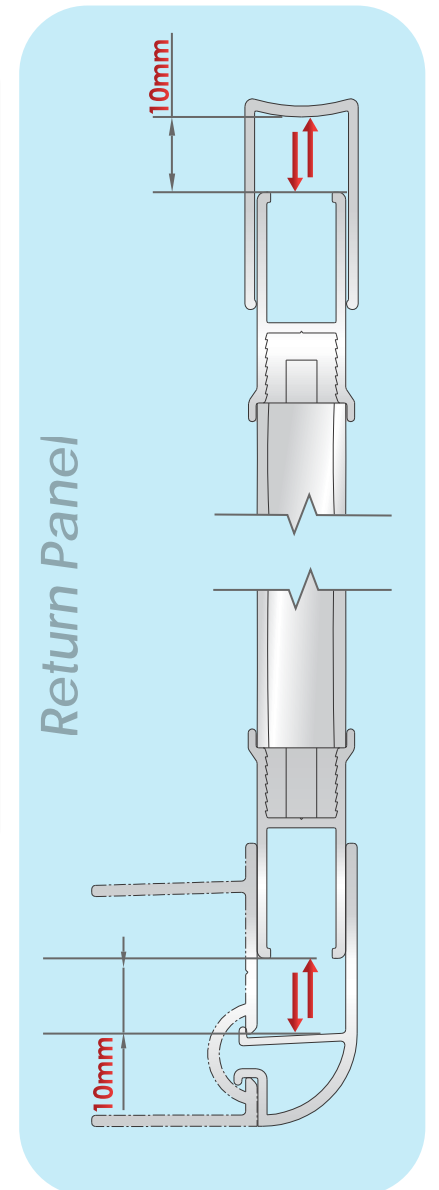

Square Available Configurations

Adjustability

Versatility

The square series of our Eden range, utilises the same adjustable front, from our in-line system, and additionally uses an adjustable return panel to create a contemporary glass corner design.

As shown in the diagram below, the panel before the pivot of the door, slides along the rail, allowing you to fully control where the frame starts and finishes, with 80mm of adjustment! The outer clips are also adjustable, so if you're looking for a little more wiggle room, then we've got you covered!

The return panel works similarly, and allows for adjustment of 20mm, 10mm on each end! The square series return panel range is one of our larger selections and offers 22 different sizes to choose from!

**See the next page
to view our entire range of
Eden Return Panels**

Eden Return Panel Size Range

Return Panels

Also Available in Black!

EDEN-R770B, EDEN-R790B, EDEN-R810B, EDEN-R830B, EDEN-R850B, EDEN-R870B, EDEN-R890B, EDEN-910, EDEN-950, EDEN-R990B, EDEN-R1170B