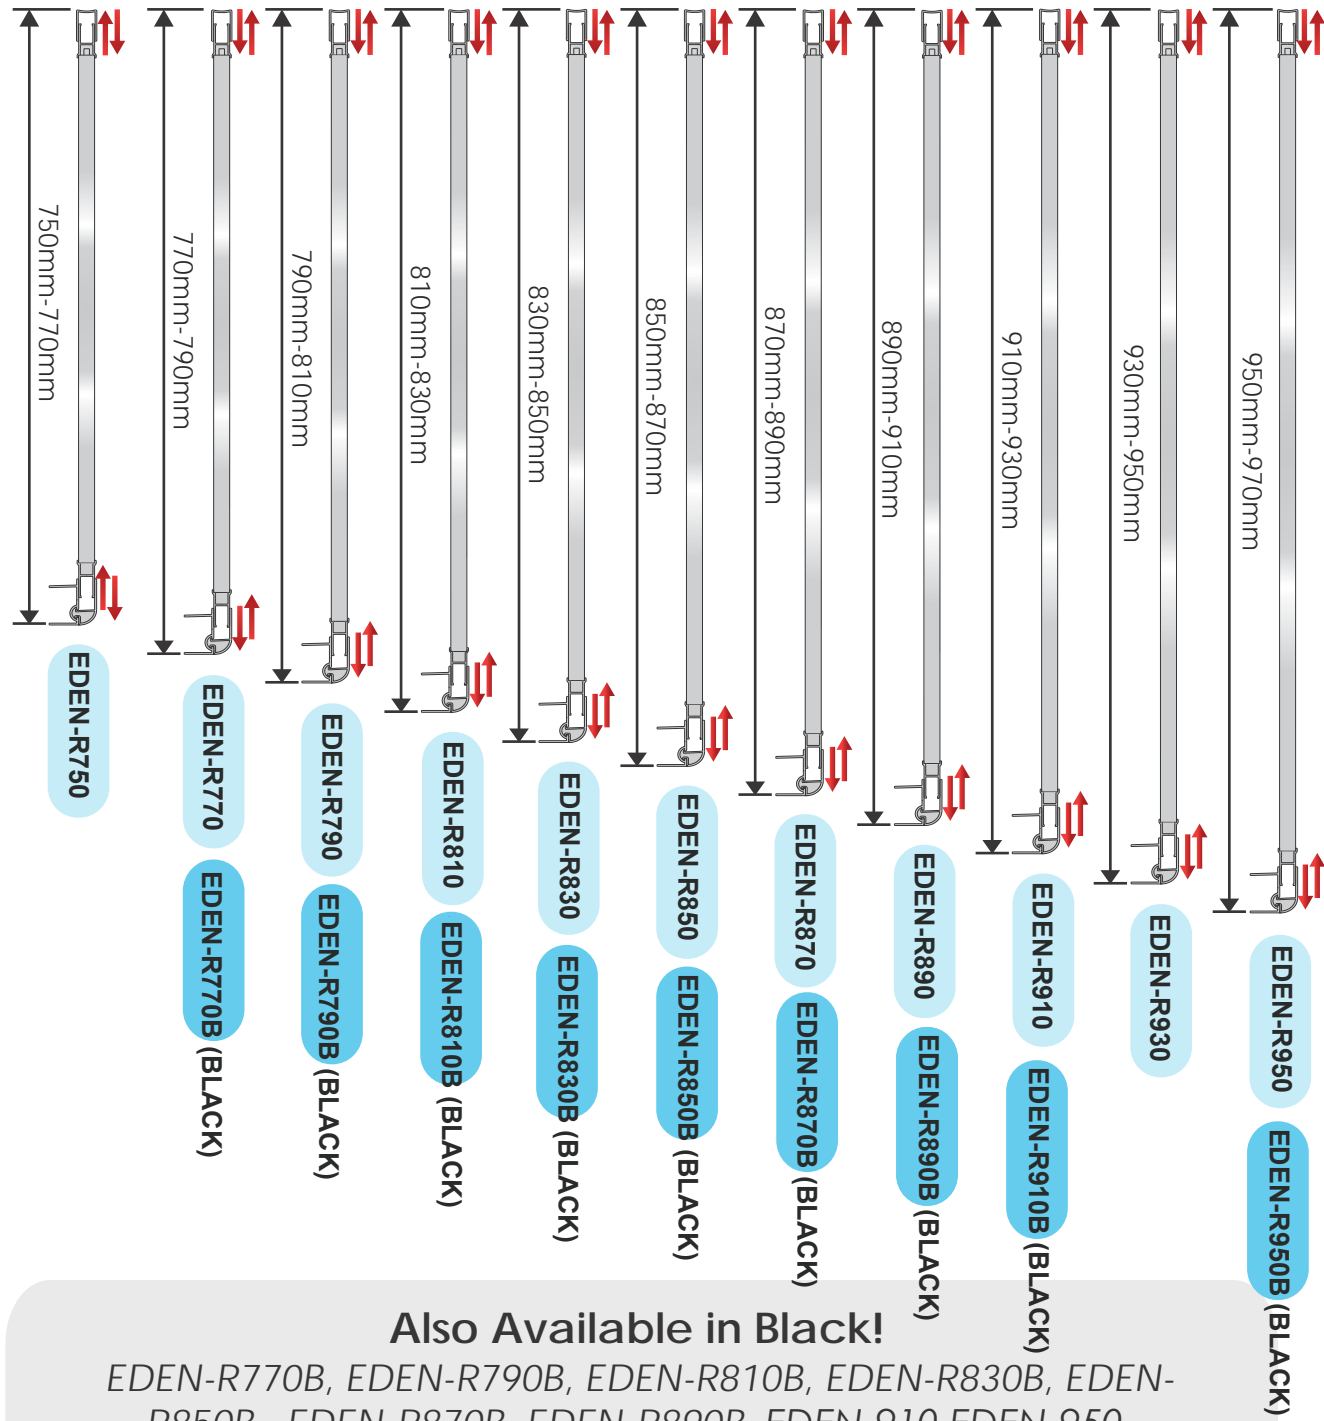

Square Available Configurations

Adjustability

Versatility

The square series of our Eden range, utilises the same adjustable front, from our in-line system, and additionally uses an adjustable return panel to create a contemporary glass corner design.

As shown in the diagram below, the panel before the pivot of the door, slides along the rail, allowing you to fully control where the frame starts and finishes, with 80mm of adjustment! The outer clips are also adjustable, so if you're looking for a little more wiggle room, then we've got you covered!

The return panel works similarly, and allows for adjustment of 20mm, 10mm on each end! The square series return panel range is one of our larger selections and offers 22 different sizes to choose from!

**See the next page
to view our entire range of
Eden Return Panels**

Eden Return Panel Size Range

Return Panels

Also Available in Black!

EDEN-R770B, EDEN-R790B, EDEN-R810B, EDEN-R830B, EDEN-R850B, EDEN-R870B, EDEN-R890B, EDEN-910, EDEN-950, EDEN-R990B, EDEN-R1170B