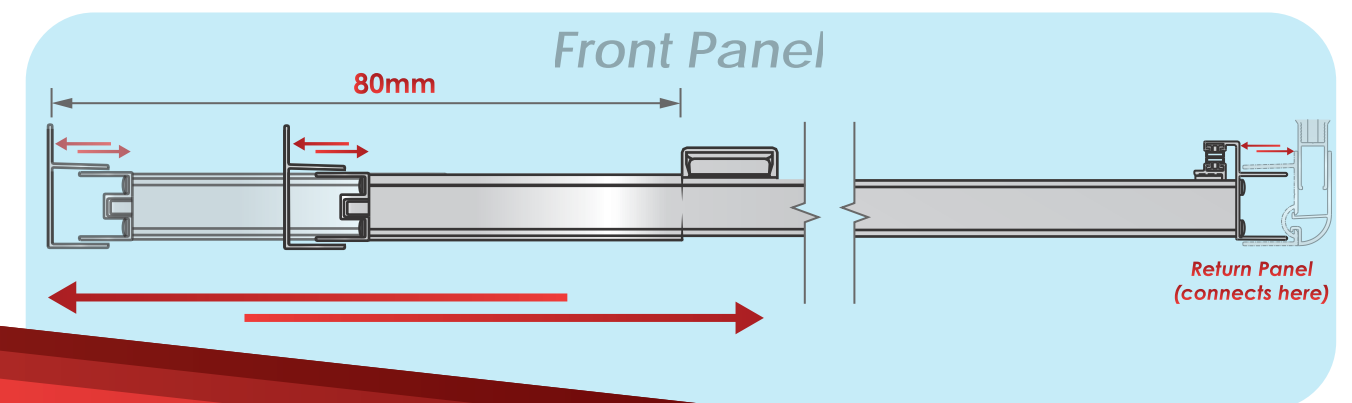

**See the next page
to view our entire range of
Eden Return Panels**