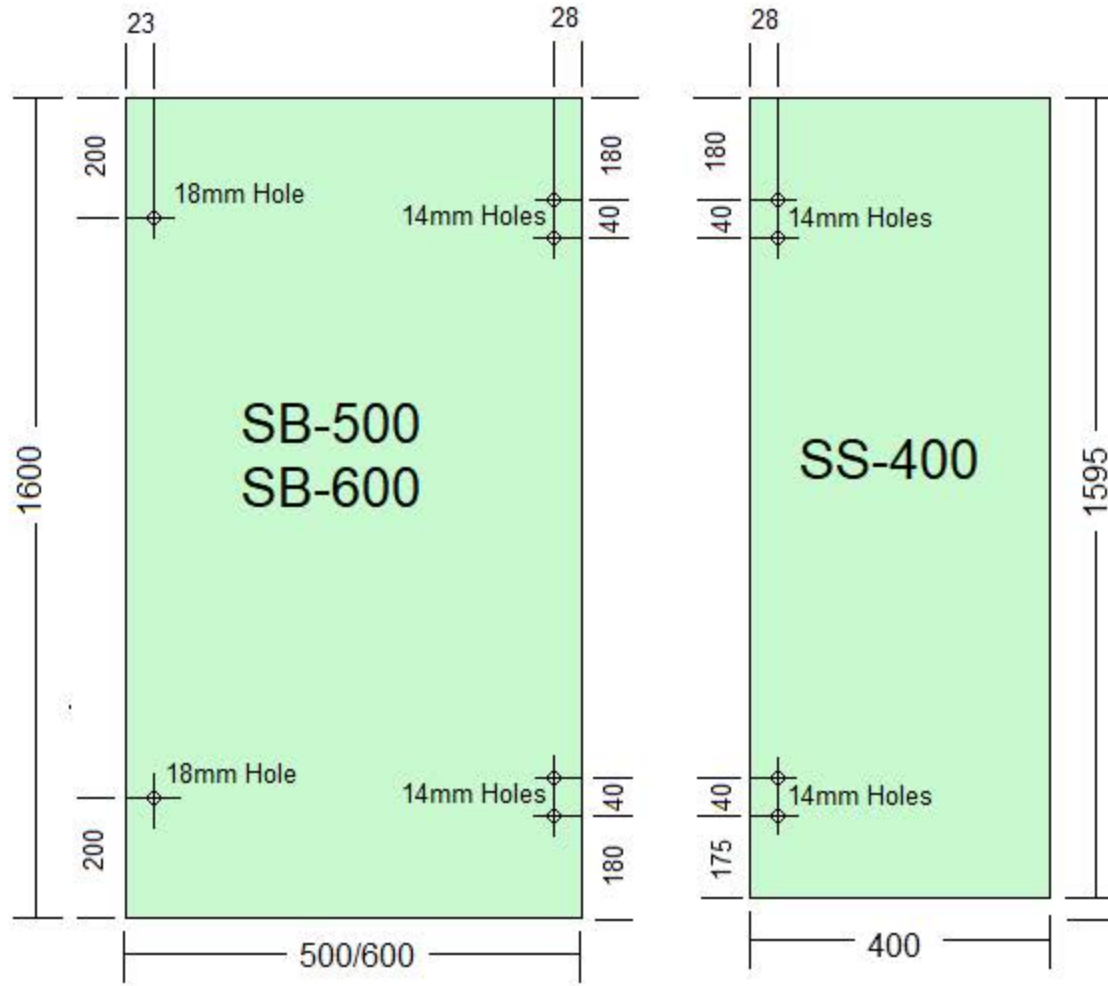

10mm Toughened Glass Overbath Panels

All Edges Flat Polished
All Corner 2mm Radius

21 Longford Rd Epping
3076 Victoria Australia

TEL : 9303 9008
FAX : 8339 2425

www.framelessdirect.com.au
info@framelessdirect.com.au