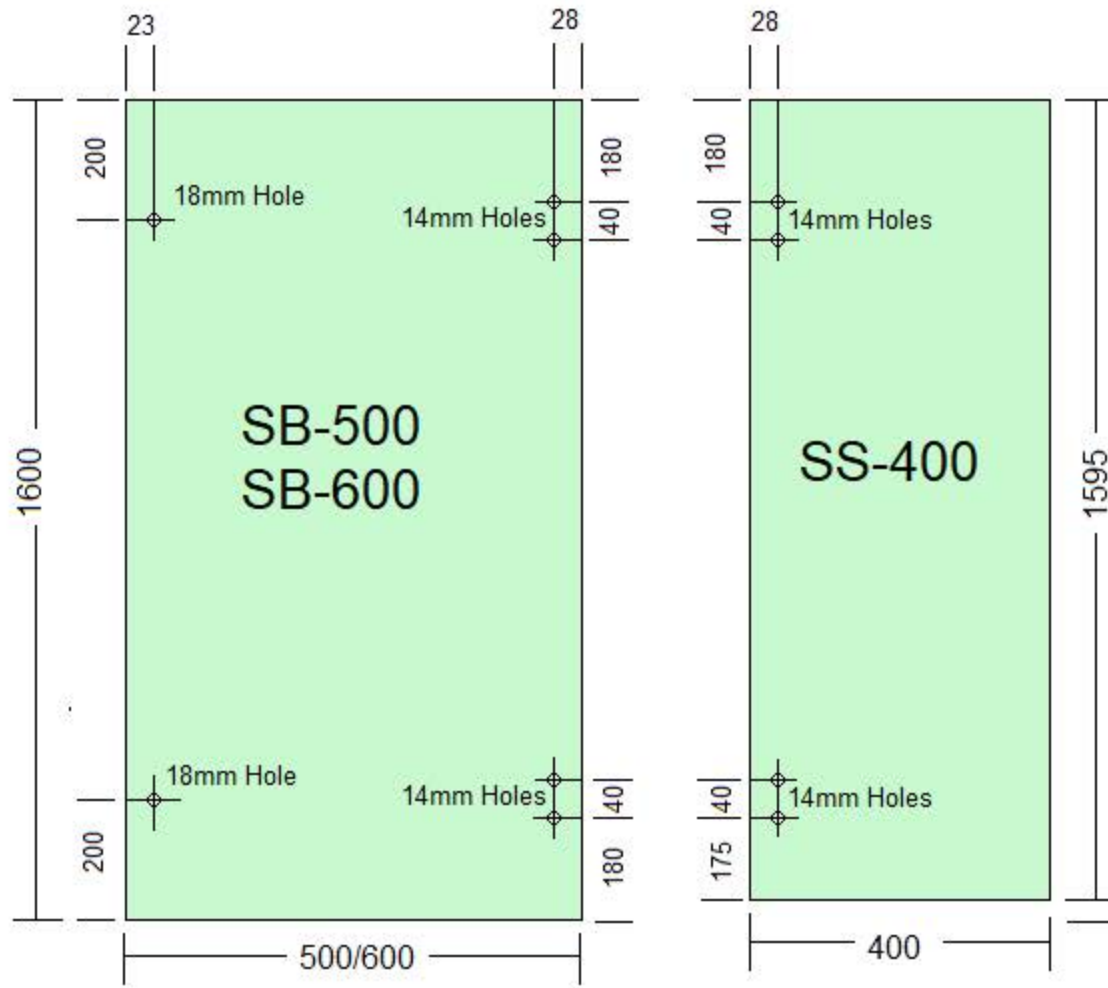

# 10mm Toughened Glass Overbath Panels

All Edges Flat Polished  
All Corner 2mm Radius

21 Longford Rd Epping  
3076 Victoria Australia

TEL : 9303 9008  
FAX : 8339 2425

[www.framelessdirect.com.au](http://www.framelessdirect.com.au)  
[info@framelessdirect.com.au](mailto:info@framelessdirect.com.au)