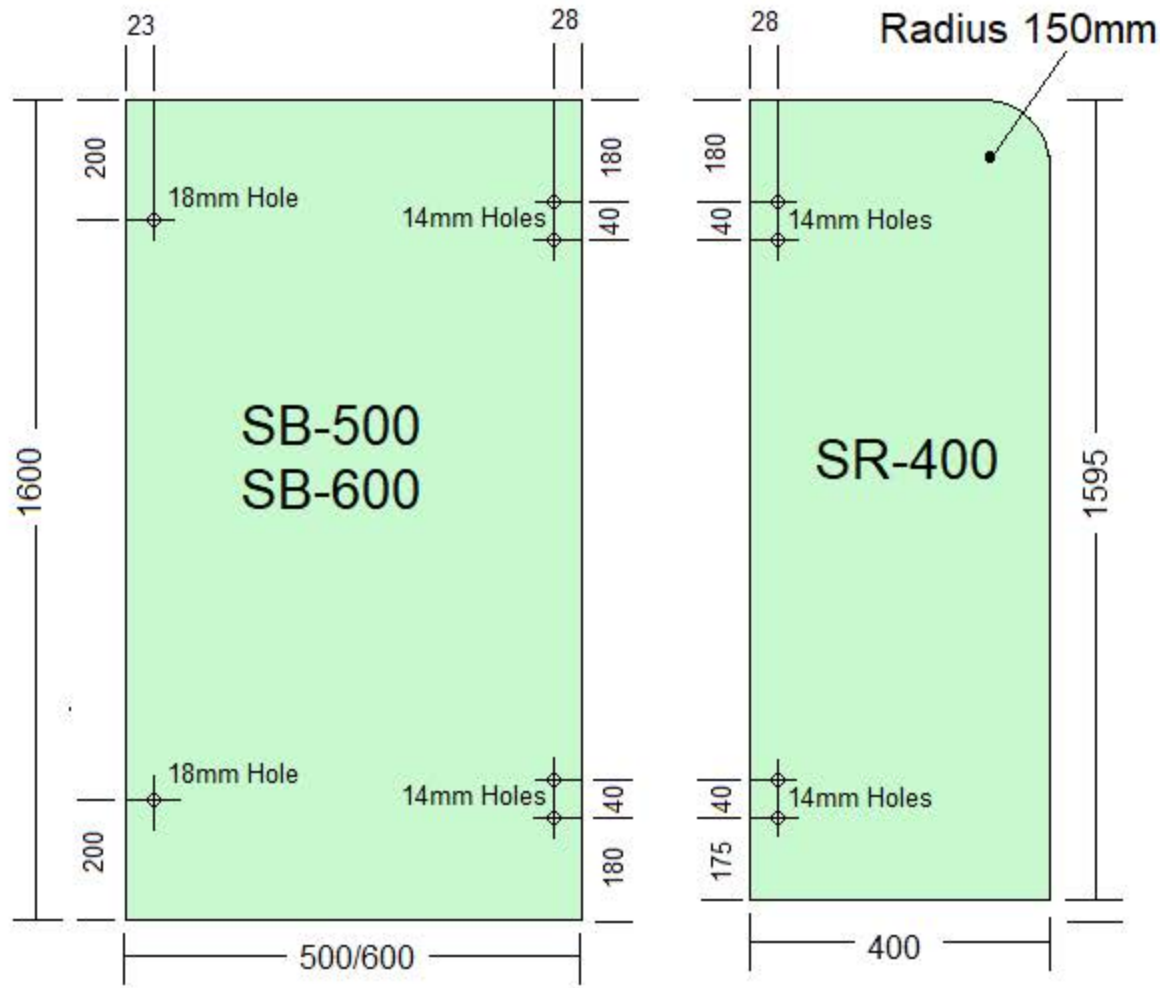

10mm Toughened Glass Overbath Panels

All Edges Flat Polished
All Corner 2mm Radius

21 Longford Rd Epping
3076 Victoria Australia

TEL : 9303 9008
FAX : 8339 2425

www.framelessdirect.com.au
info@framelessdirect.com.au