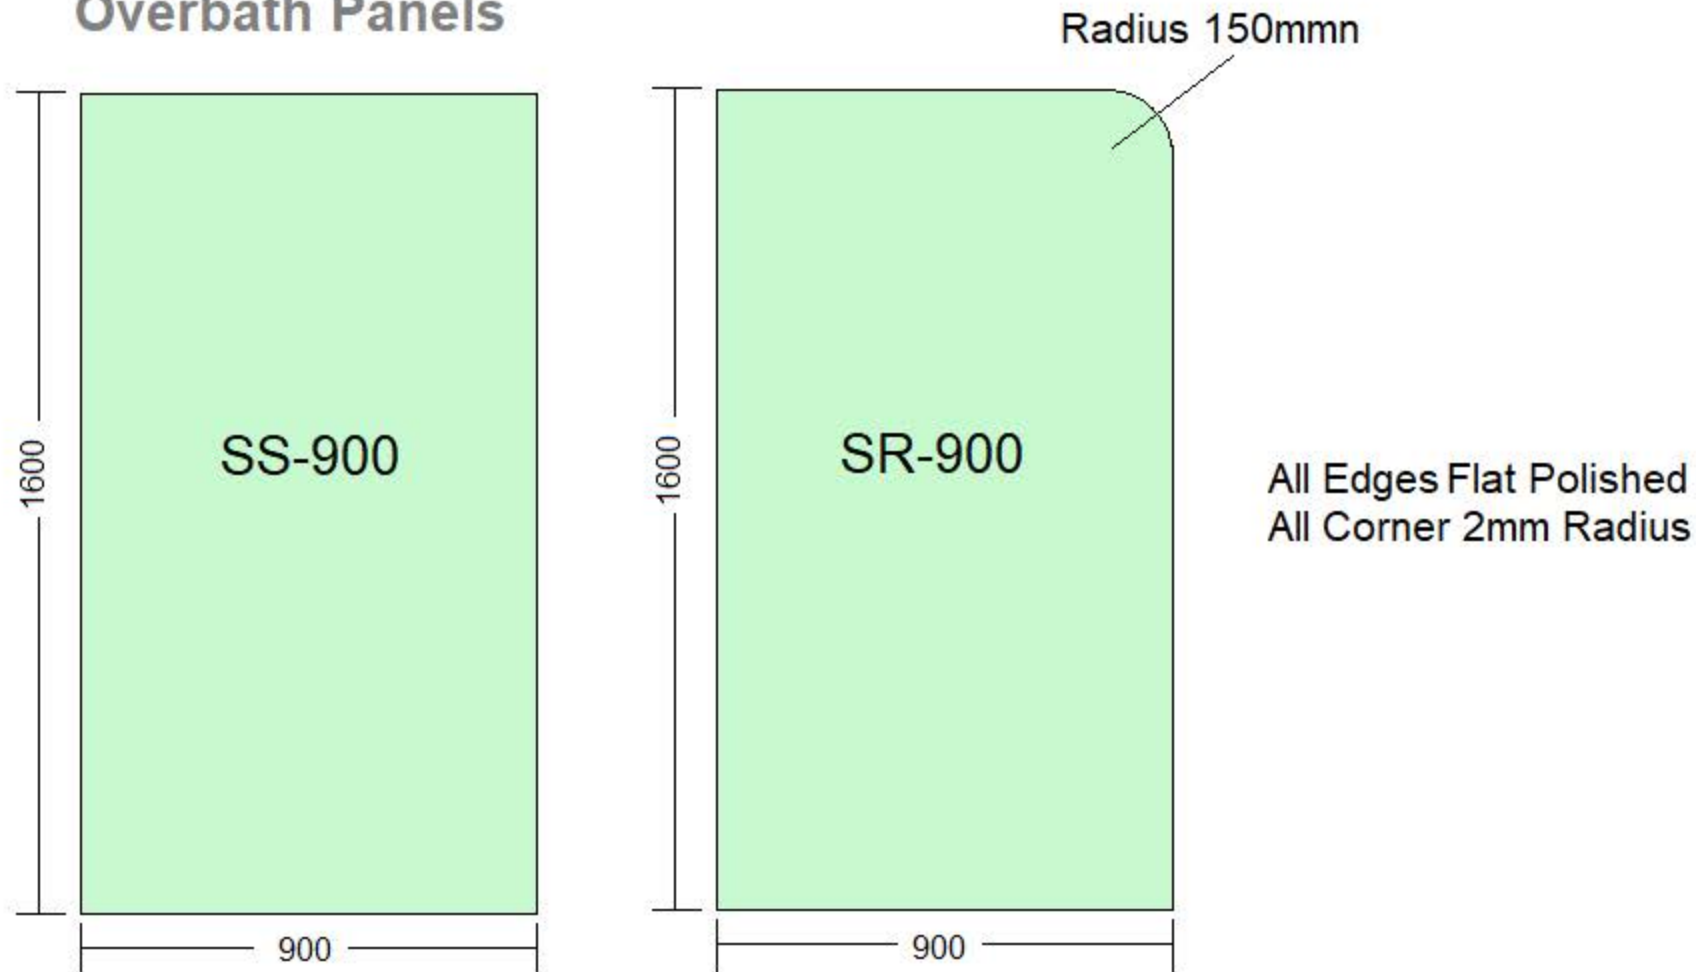

10mm Toughened Glass Overbath Panels

21 Longford Rd Epping
3076 Victoria Australia

TEL : 9303 9008
FAX : 8339 2425

www.framelessdirect.com.au
info@framelessdirect.com.au

frameless
direct 
architectural glass and hardware