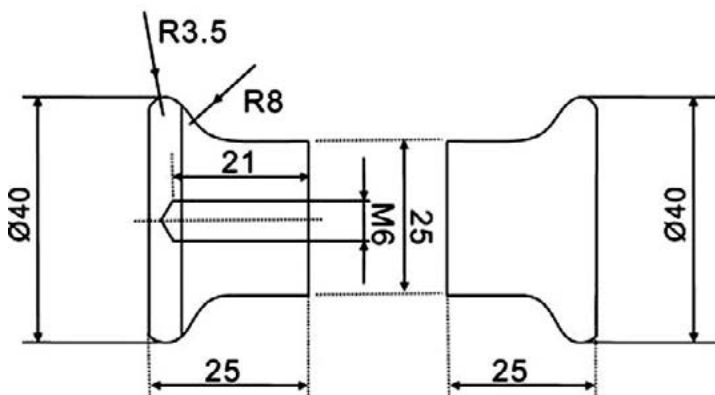

PRODUCT CODE:

NBS-01

PRODUCT TYPE:

KNOB BUTTON PULL

TECHNICAL DETAILS:

- Shower Screen Door Knob Set
- Button Pull
- 40mm diameter

AVAILABLE FINISHING:

- **BRUSHED NICKEL**

SIDE VIEW

GLASS HOLE DETAIL