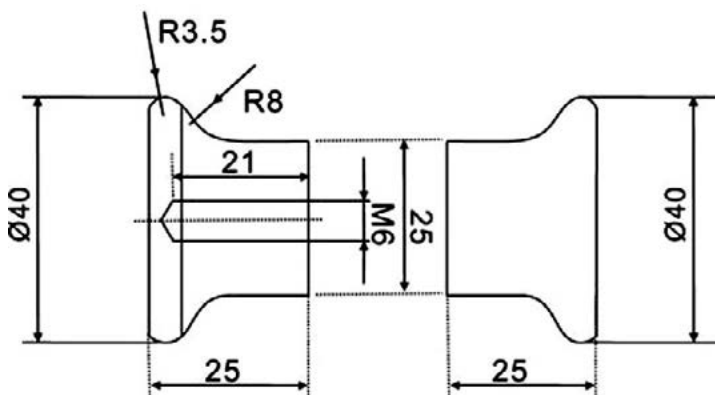

PRODUCT CODE:

NBB-01

PRODUCT TYPE:

KNOB BUTTON PULL

TECHNICAL DETAILS:

- Shower Screen Door Knob Set
- Button Pull
- 40mm diameter

AVAILABLE FINISHING:

- **MATTE BLACK**

SIDE VIEW

GLASS HOLE DETAIL