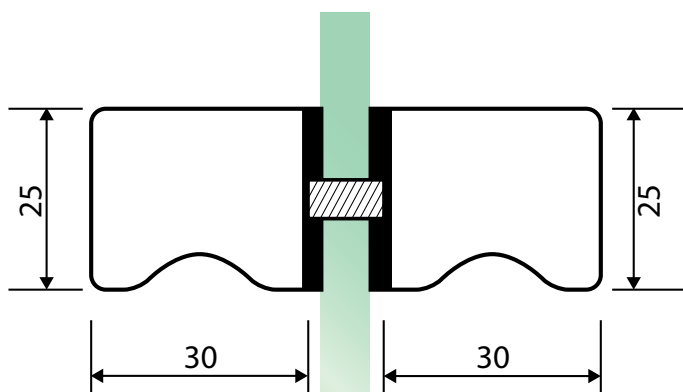

PRODUCT CODE:

NBS-05

PRODUCT TYPE:

Button Pull Square 25mm

TECHNICAL DETAILS:

- Shower Screen Door Knob Set
- Button Pull Square
- 25mm

AVAILABLE FINISHING:

- **BRUSHED NICKEL**

SIDE VIEW

GLASS HOLE DETAIL